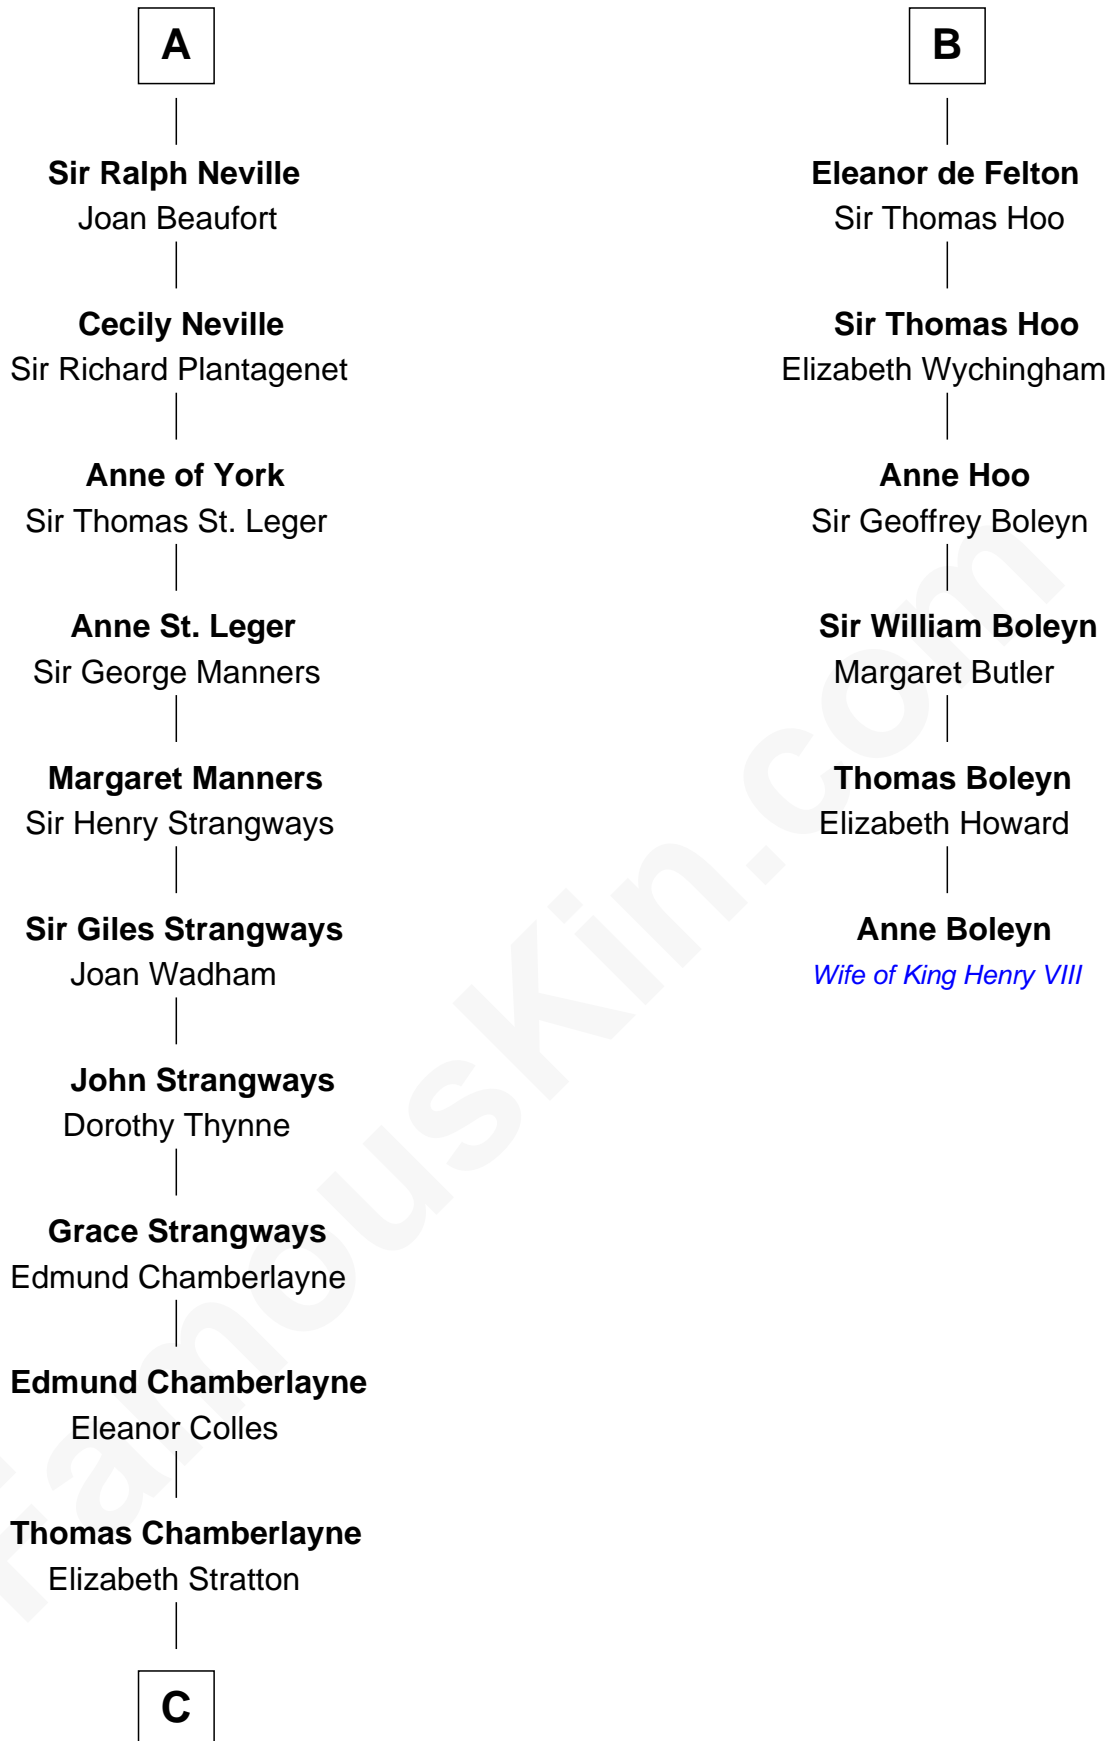

FamousKin.com Relationship Chart of

James C. Jones

10th Governor of Tennessee

12th cousin 8 times removed of

Anne Boleyn

2nd Wife of King Henry VIII

Sir Ranulf de Gernons

Maud of Gloucester

FamousKin.com