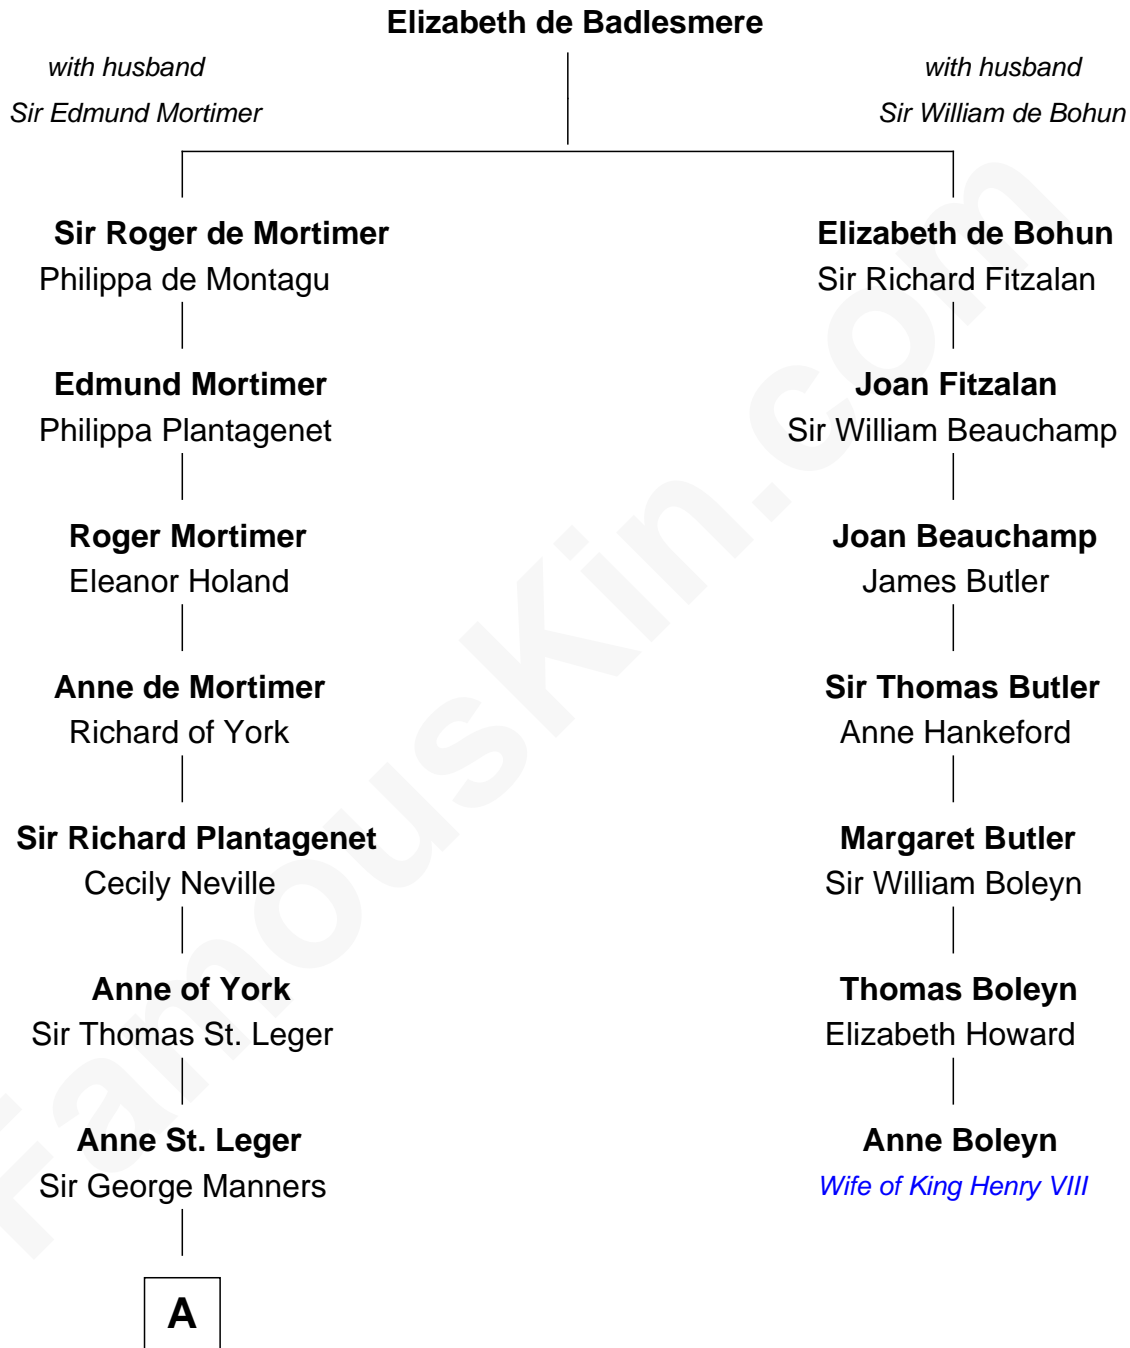

FamousKin.com Relationship Chart of

James C. Jones

10th Governor of Tennessee

6th cousin 10 times removed of

Anne Boleyn

2nd Wife of King Henry VIII

A

—
Margaret Manners
Sir Henry Strangways