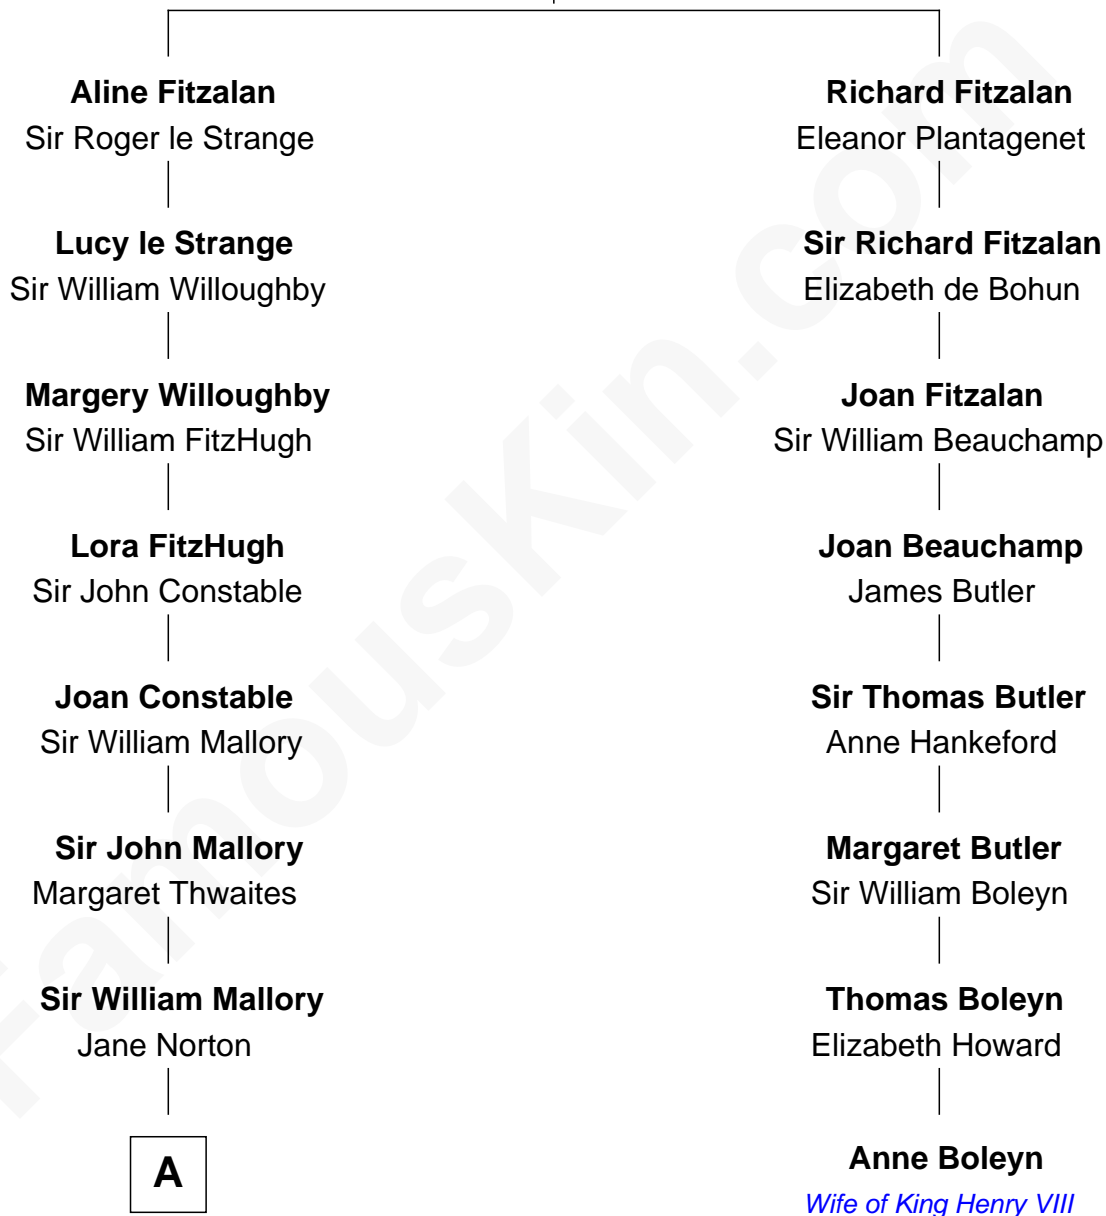

# FamousKin.com Relationship Chart of

**James C. Jones**

*10th Governor of Tennessee*

7th cousin 8 times removed of

**Anne Boleyn**

*2nd Wife of King Henry VIII*

**Edmund Fitzalan**

Alice de Warenne

**A**

|  
**Sir William Mallory**

Ursula Gale

|  
**Thomas Mallory**

Elizabeth Vaughan

|  
**Martha Mallory**

John Batte

|  
**Thomas Batte**

Mary - - - - -

|  
**Mary Batte**

Peter Jones

|  
**Peter Jones**

Dorothy Chamberlayne

|  
**Thomas Jones**

Susanna - - - - -

|  
**Peter Jones**