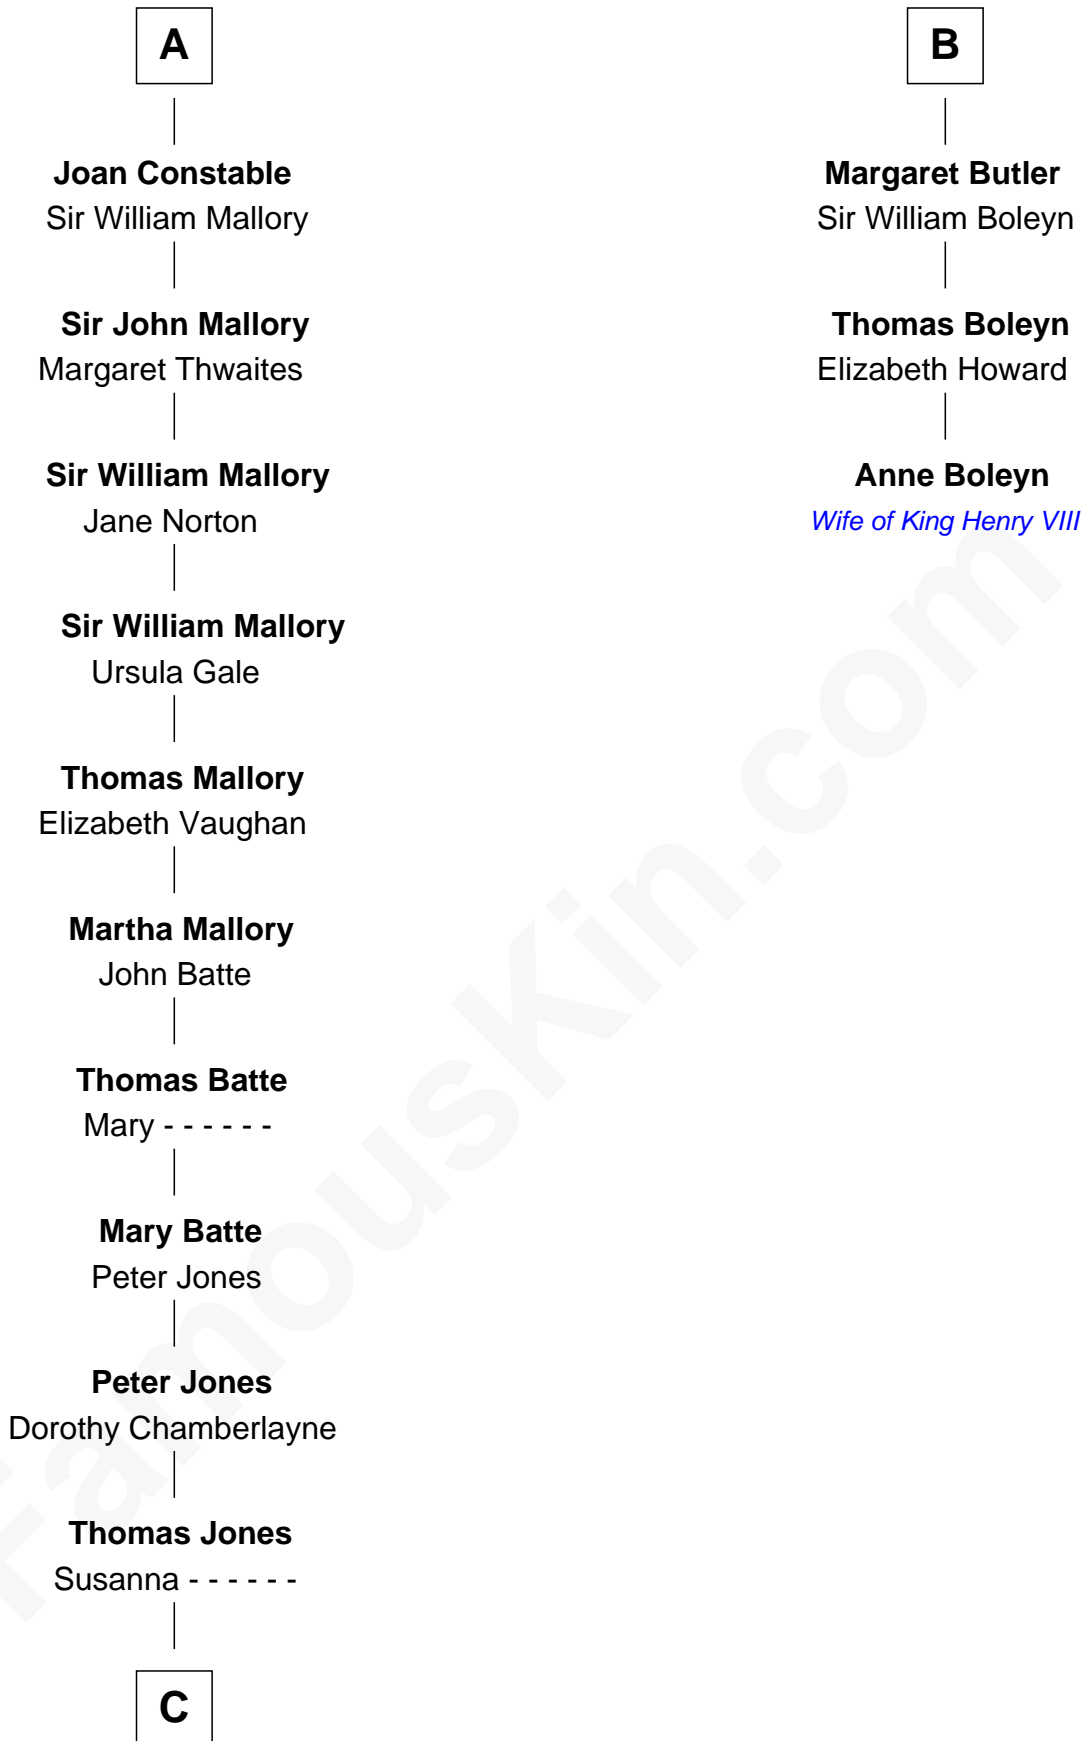

# FamousKin.com Relationship Chart of

**James C. Jones**

*10th Governor of Tennessee*

9th cousin 9 times removed of

**Anne Boleyn**

*2nd Wife of King Henry VIII*

**Sir William de Ros**

Lucy FitzPiers

**Sir William de Ros**

Eustache Fitz Ralph

**Ivetta de Ros**

Sir Geoffrey le Scrope

**Henry Scrope**

Joan - - - - -

**Joan Scrope**

Henry Fitzhugh

Isabel de Aubeney

**William de Ros**

Maude de Vaux

**Sir William de Ros**

Margery de Badlesmere

**Maud de Roos**

John de Welles

**Anne de Welles**

James Butler

**James Butler**

Joan Beauchamp

**Sir Thomas Butler**

Anne Hankeford

**B**

**C**

—  
**Peter Jones**  
Catherine Chappell