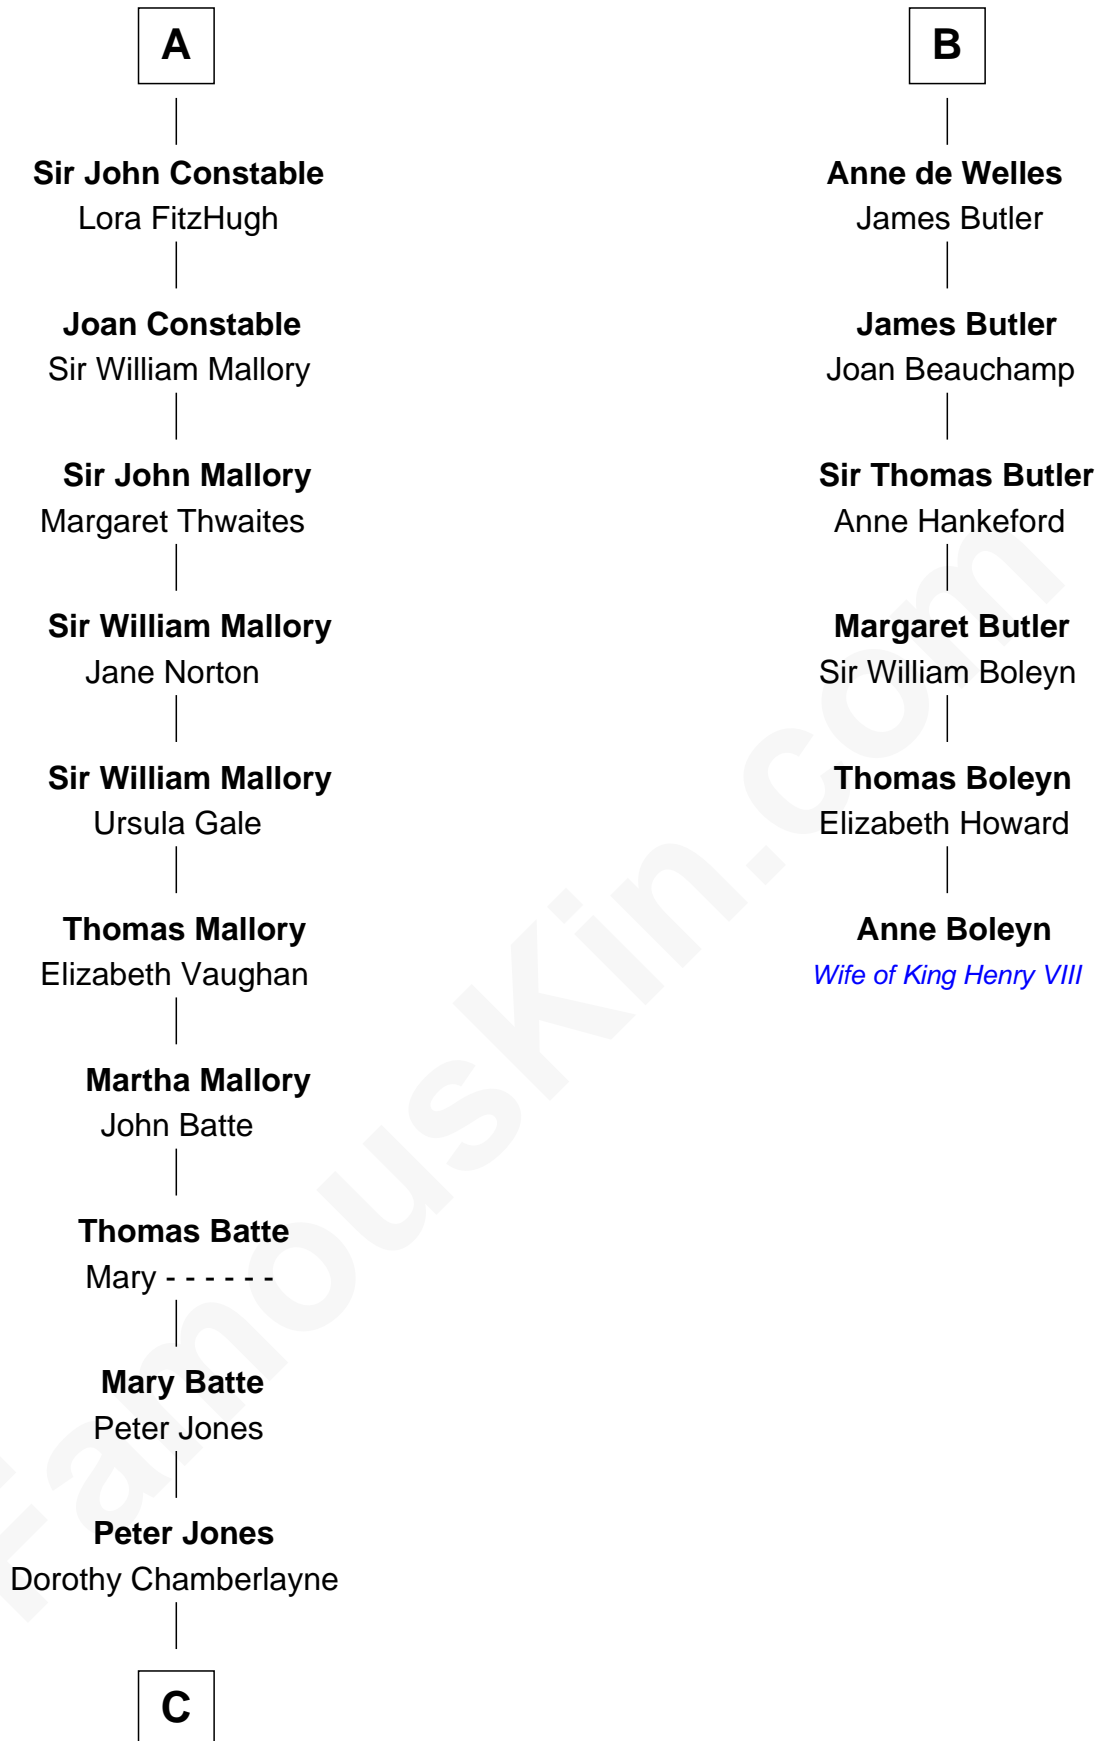

FamousKin.com Relationship Chart of

James C. Jones

10th Governor of Tennessee

12th cousin 7 times removed of

Anne Boleyn

2nd Wife of King Henry VIII

C

Thomas Jones
Susanna - - - - -

Peter Jones
Catherine Chappell

James C. Jones
10th Governor of Tennessee

FamousKin.com