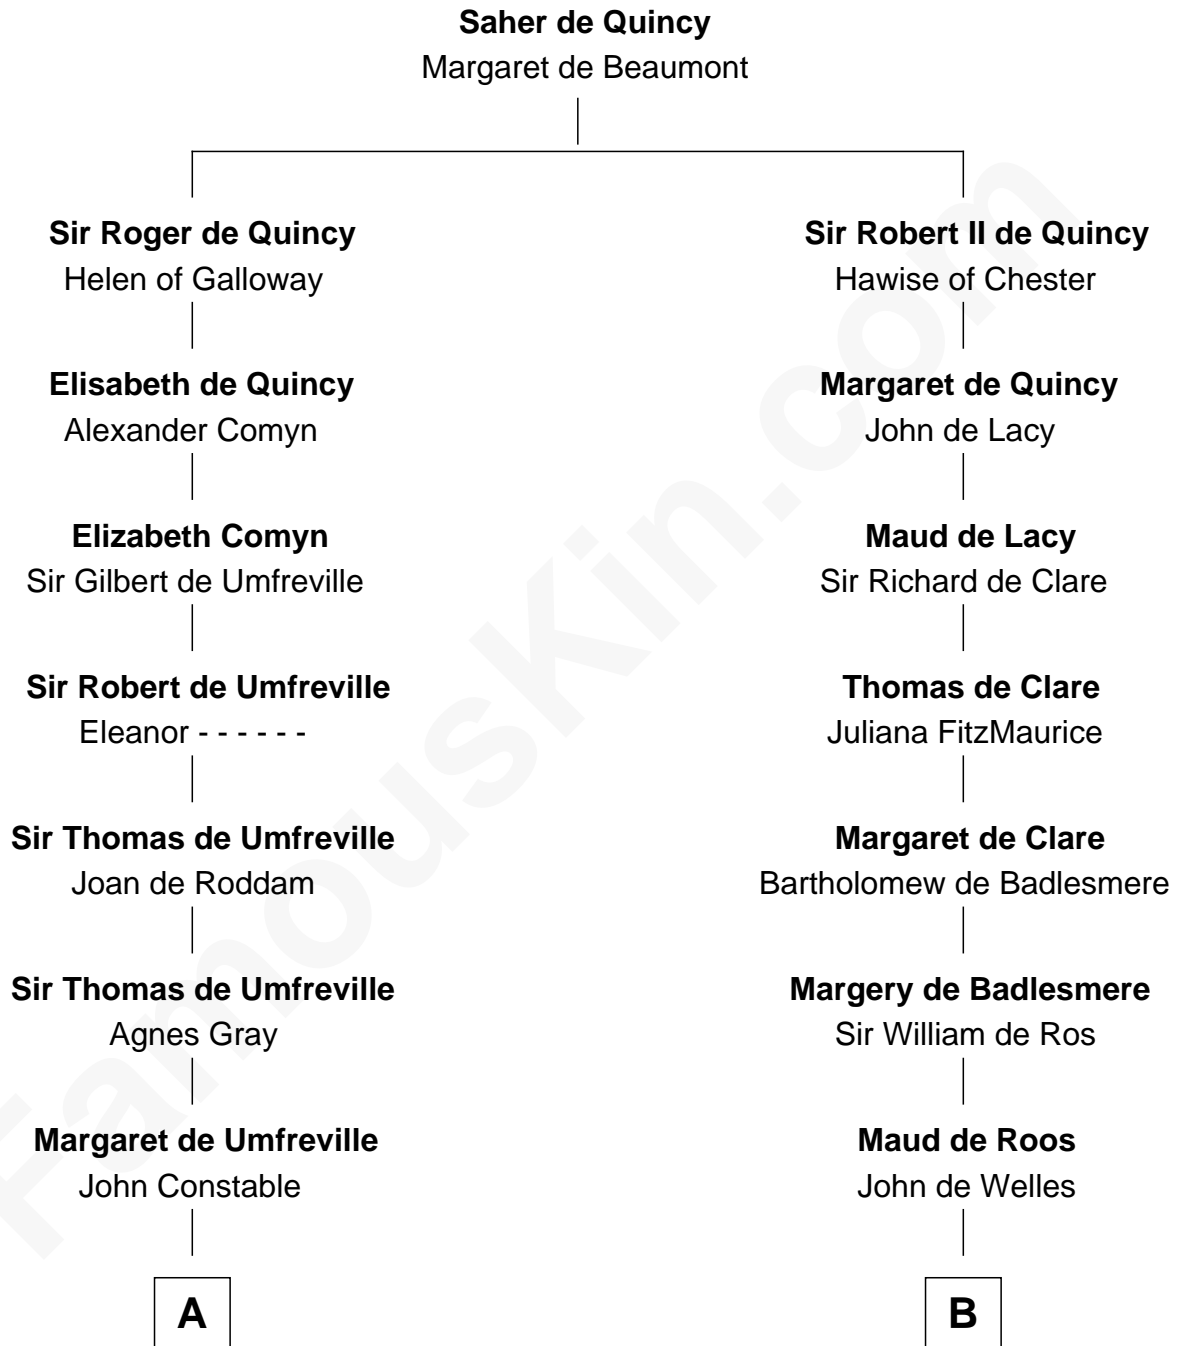

FamousKin.com Relationship Chart of

James C. Jones

10th Governor of Tennessee

12th cousin 7 times removed of

Anne Boleyn

2nd Wife of King Henry VIII

C

Thomas Jones
Susanna - - - - -

Peter Jones
Catherine Chappell

James C. Jones
10th Governor of Tennessee

FamousKin.com