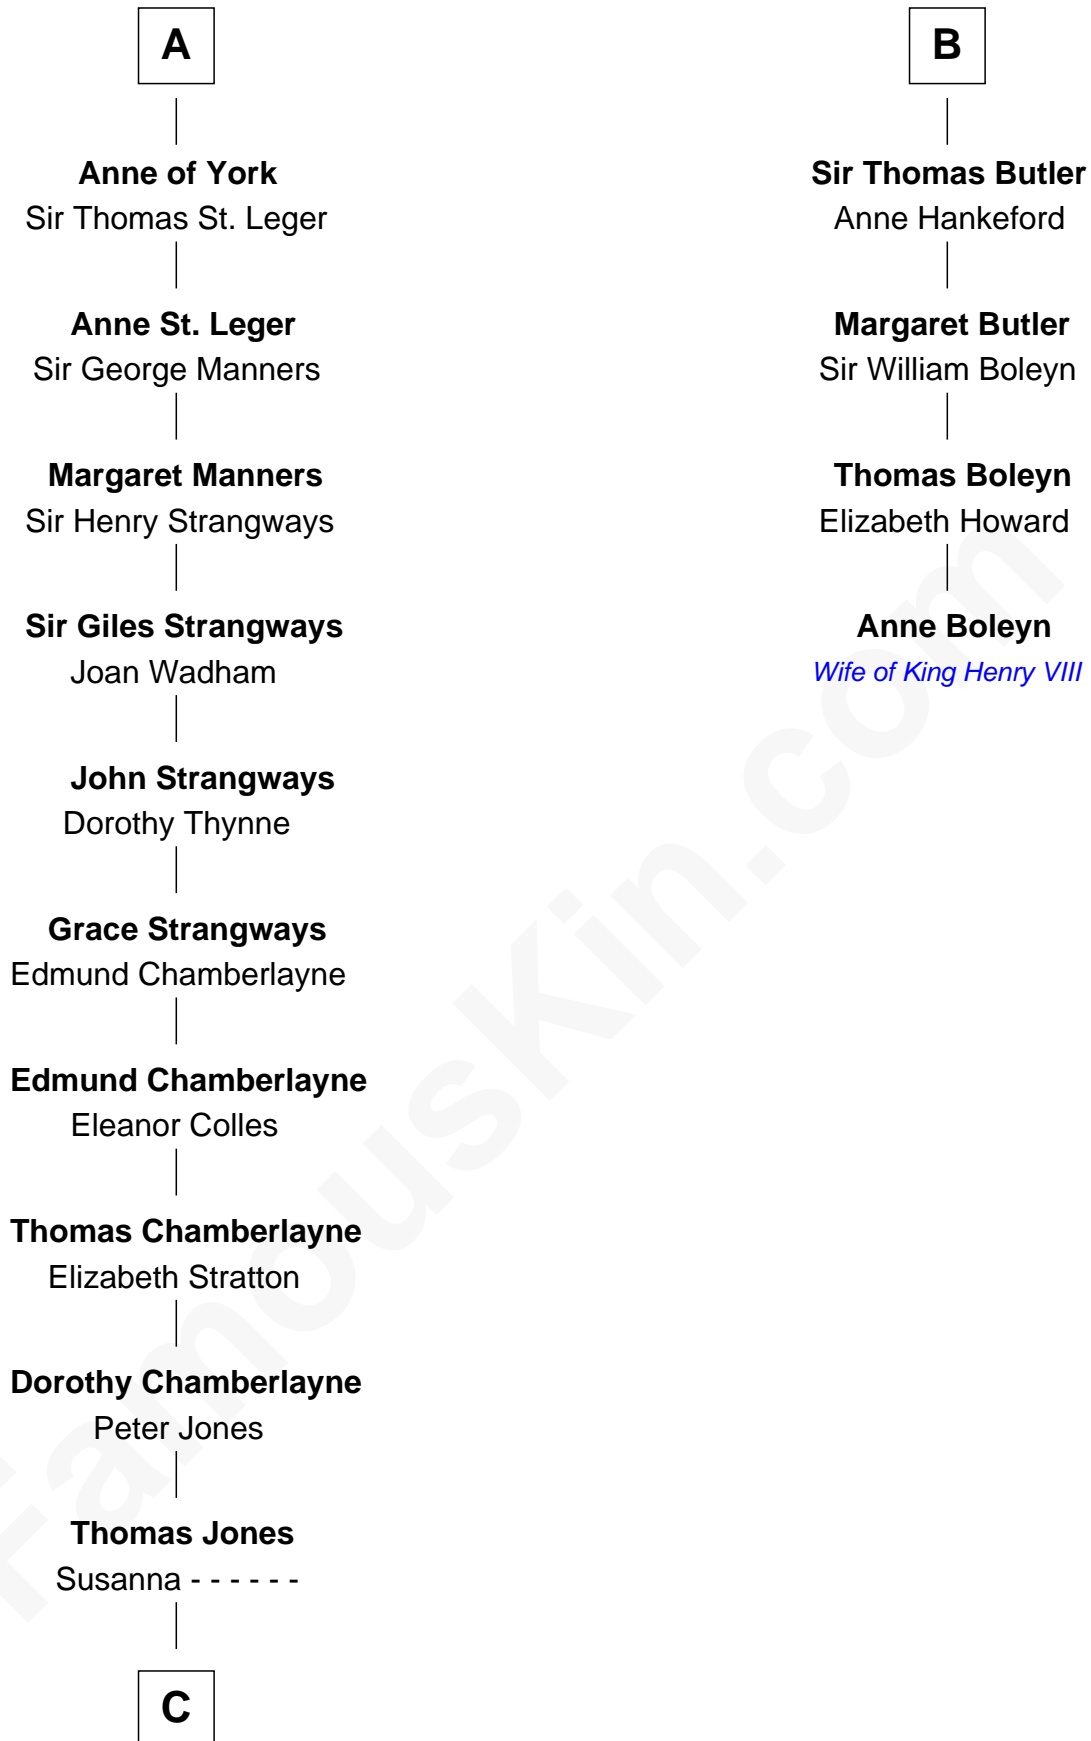

FamousKin.com Relationship Chart of

James C. Jones

10th Governor of Tennessee

10th cousin 8 times removed of

Anne Boleyn

2nd Wife of King Henry VIII

William de Braiose

Eva Marshal

C

—
Peter Jones
Catherine Chappell

—
James C. Jones
10th Governor of Tennessee

FamousKin.com