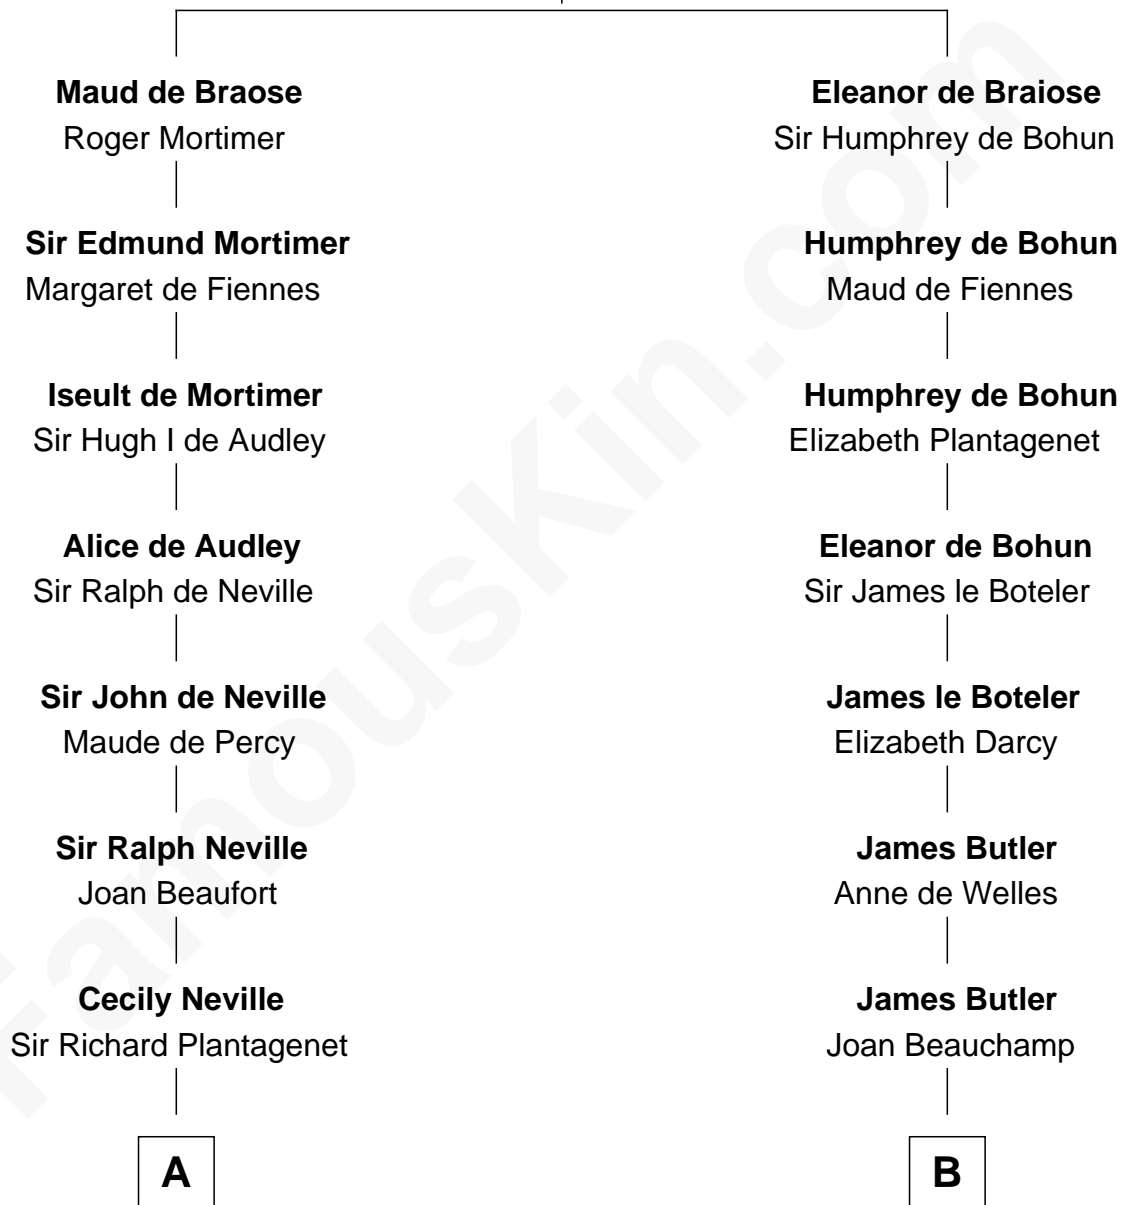

FamousKin.com Relationship Chart of

James C. Jones

10th Governor of Tennessee

10th cousin 8 times removed of

Anne Boleyn

2nd Wife of King Henry VIII

William de Braiose

Eva Marshal

C

—
Peter Jones
Catherine Chappell

—
James C. Jones
10th Governor of Tennessee

FamousKin.com