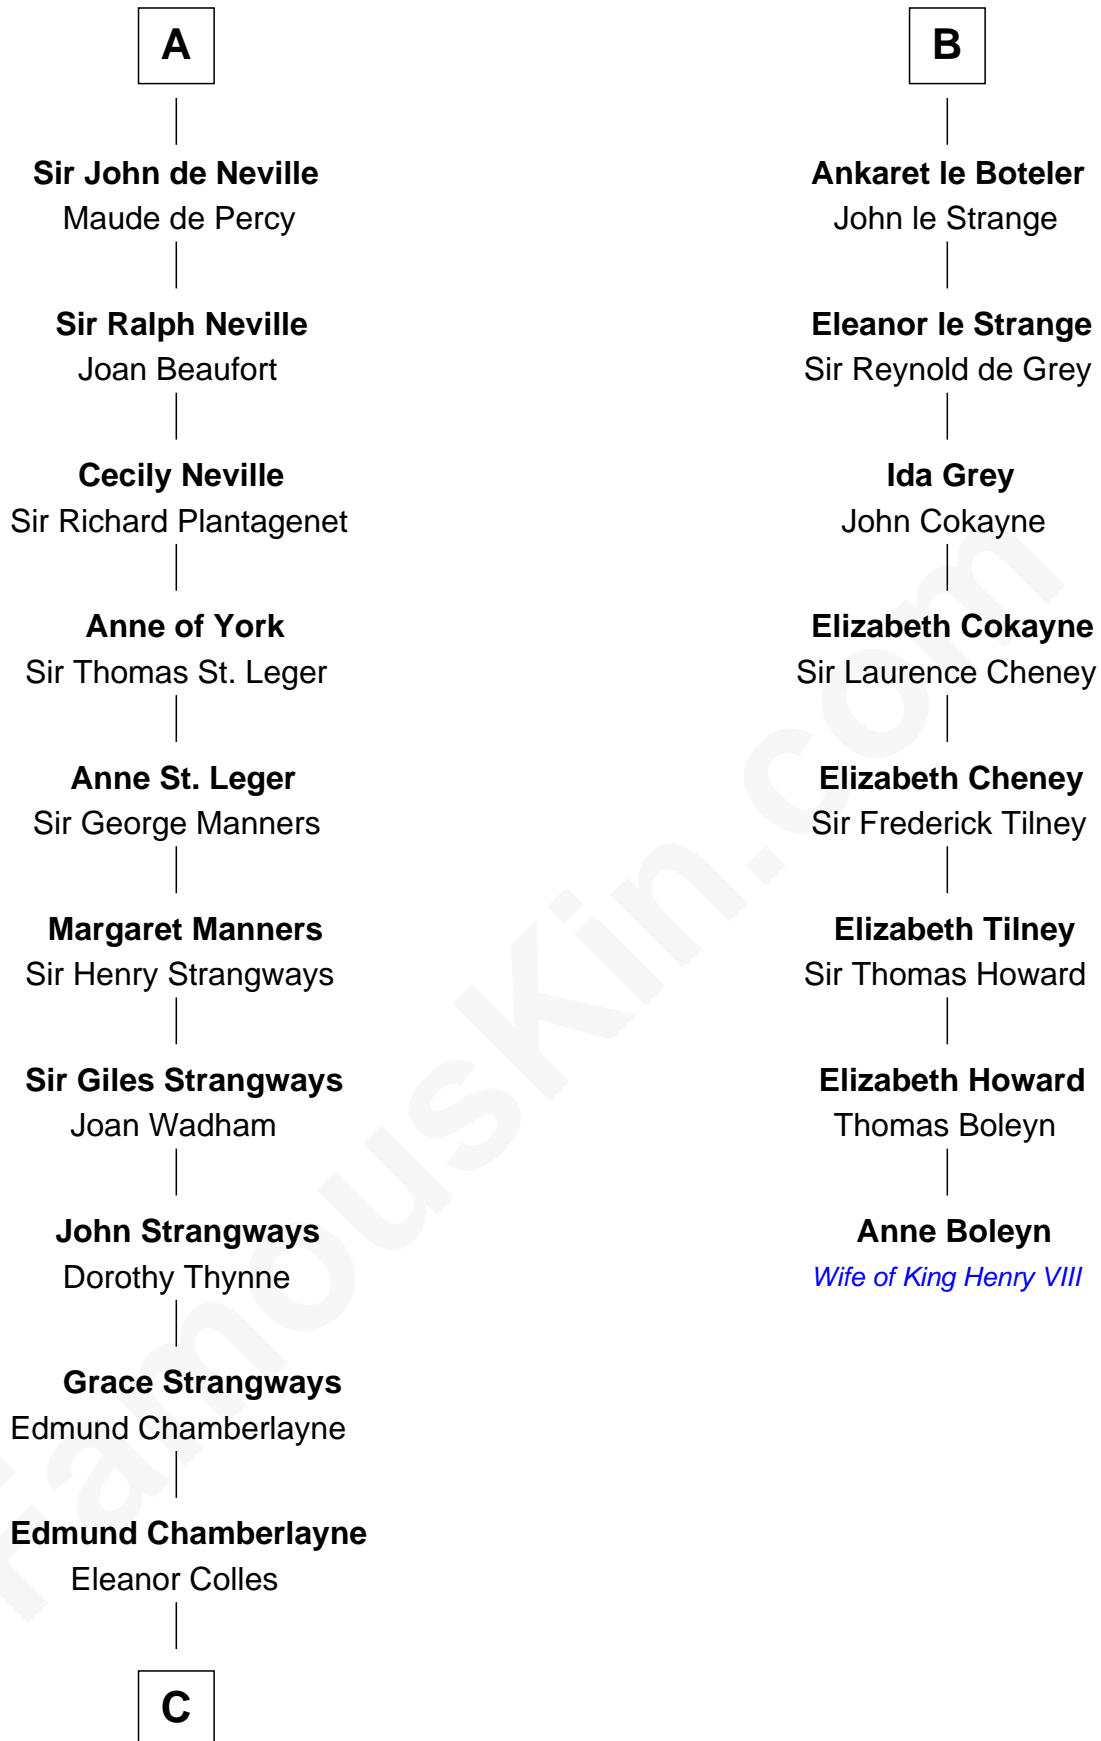

FamousKin.com Relationship Chart of

James C. Jones

10th Governor of Tennessee

14th cousin 7 times removed of

Anne Boleyn

2nd Wife of King Henry VIII

Walter of Salisbury

Sibilla de Chaworth

FamousKin.com