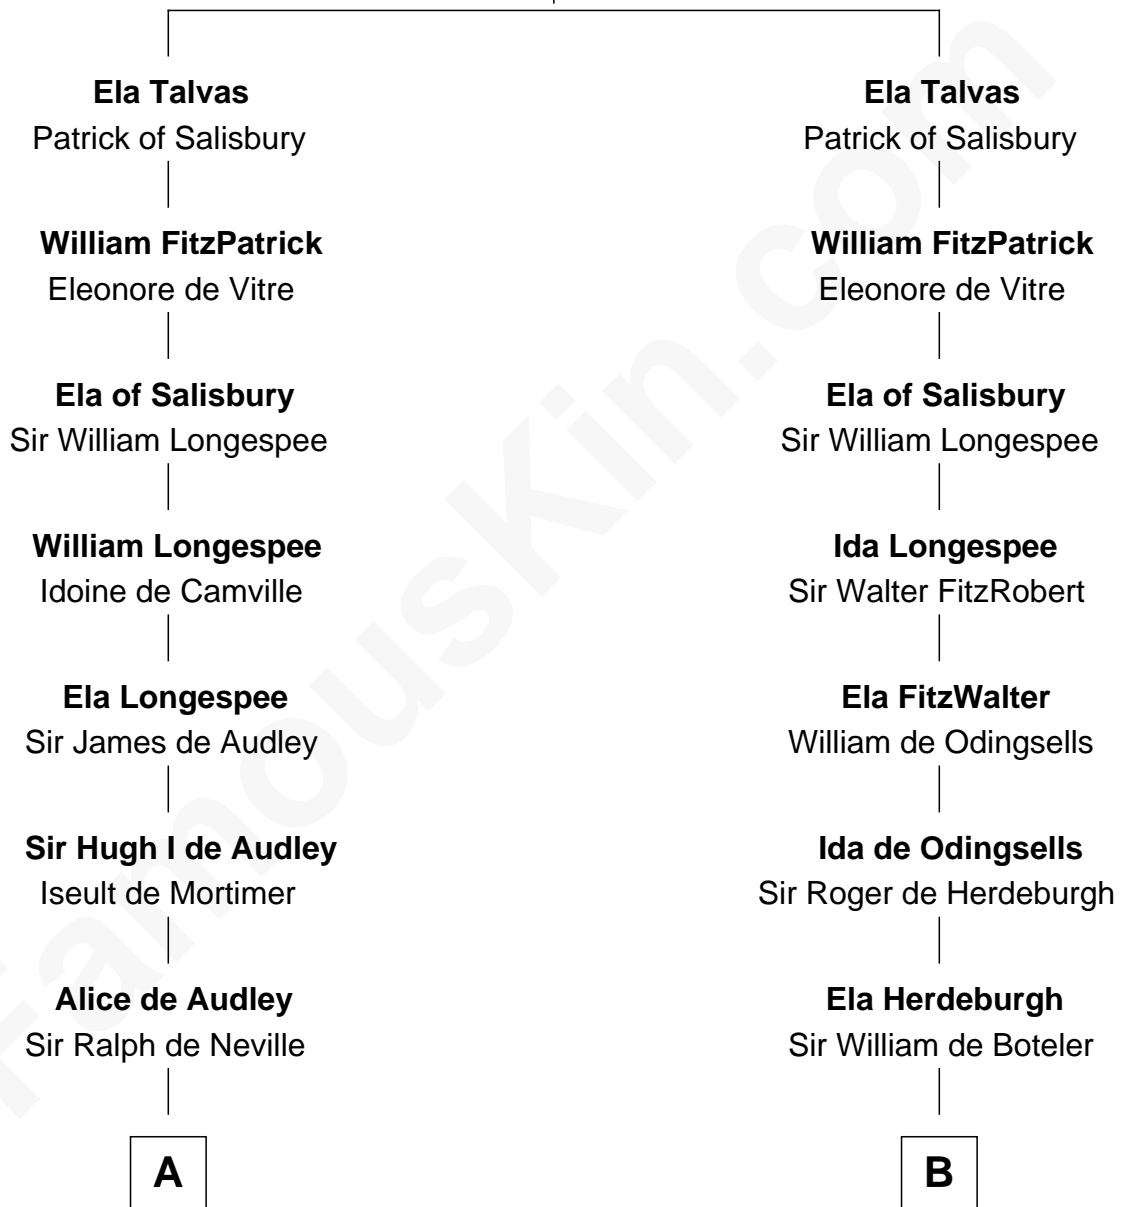

FamousKin.com Relationship Chart of

James C. Jones

10th Governor of Tennessee

14th cousin 7 times removed of

Anne Boleyn

2nd Wife of King Henry VIII

William Talvas
Alice of Burgundy

C

Thomas Chamberlayne

Elizabeth Stratton

Dorothy Chamberlayne

Peter Jones

Thomas Jones

Susanna - - - - -

Peter Jones

Catherine Chappell

James C. Jones

10th Governor of Tennessee

FamousKin.com