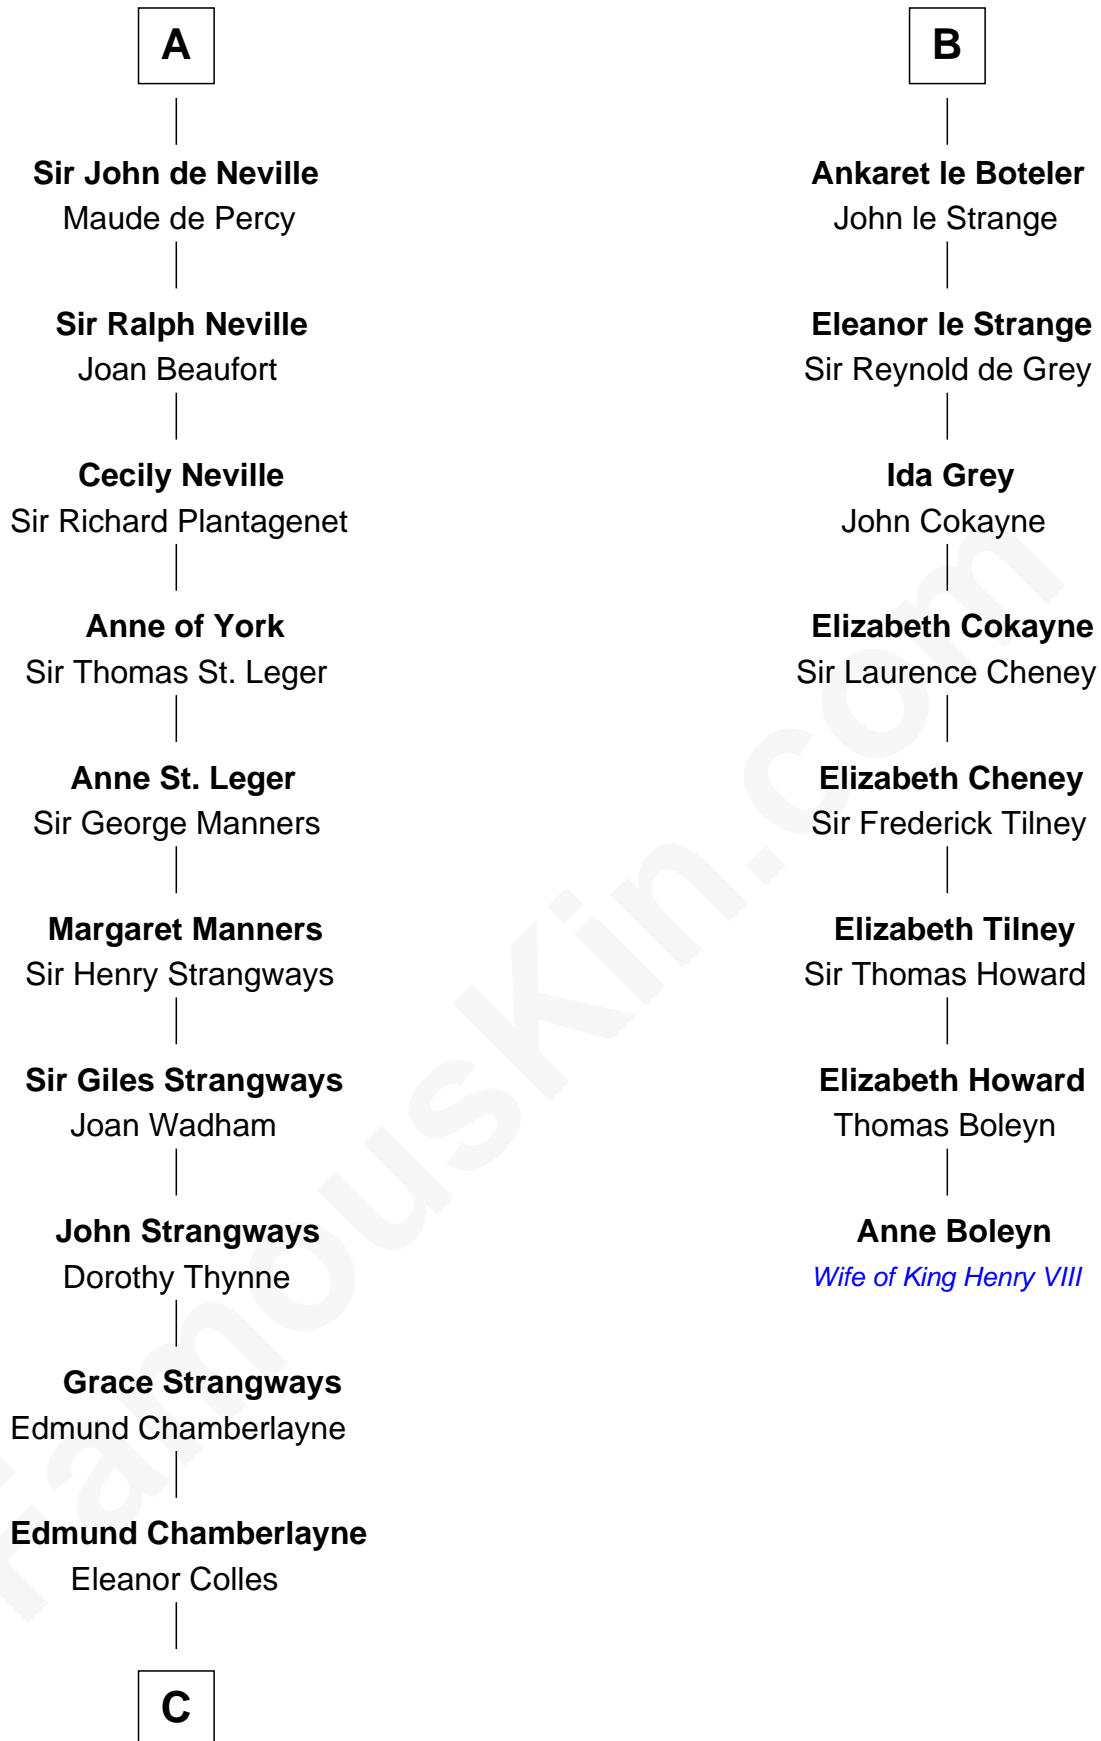

FamousKin.com Relationship Chart of

James C. Jones

10th Governor of Tennessee

14th cousin 7 times removed of

Anne Boleyn

2nd Wife of King Henry VIII

William Talvas
Alice of Burgundy

C

James C. Jones

10th Governor of Tennessee

FamousKin.com