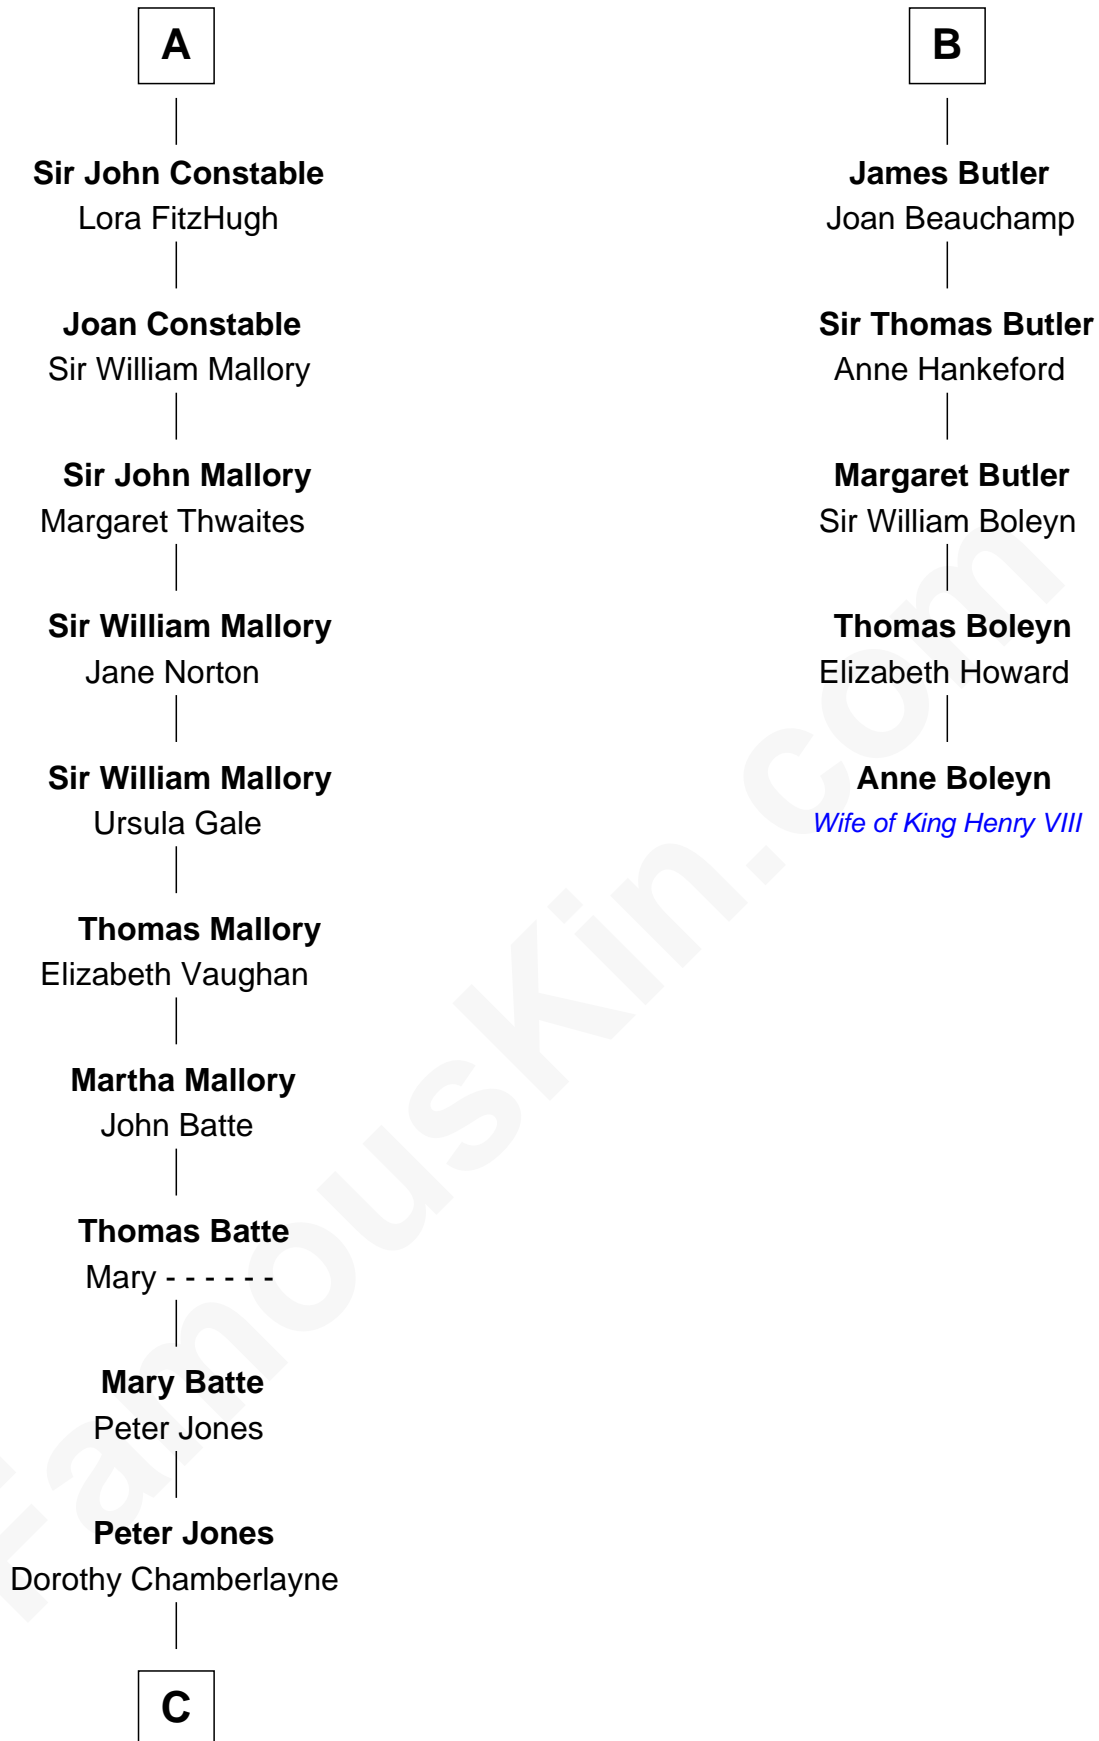

# FamousKin.com Relationship Chart of

**James C. Jones**

*10th Governor of Tennessee*

11th cousin 8 times removed of

**Anne Boleyn**

*2nd Wife of King Henry VIII*

**Sir Odinel de Umfreville**

Alice de Lucy

**C**

**Thomas Jones**  
Susanna - - - - -

**Peter Jones**  
Catherine Chappell

**James C. Jones**  
*10th Governor of Tennessee*

FamousKin.com