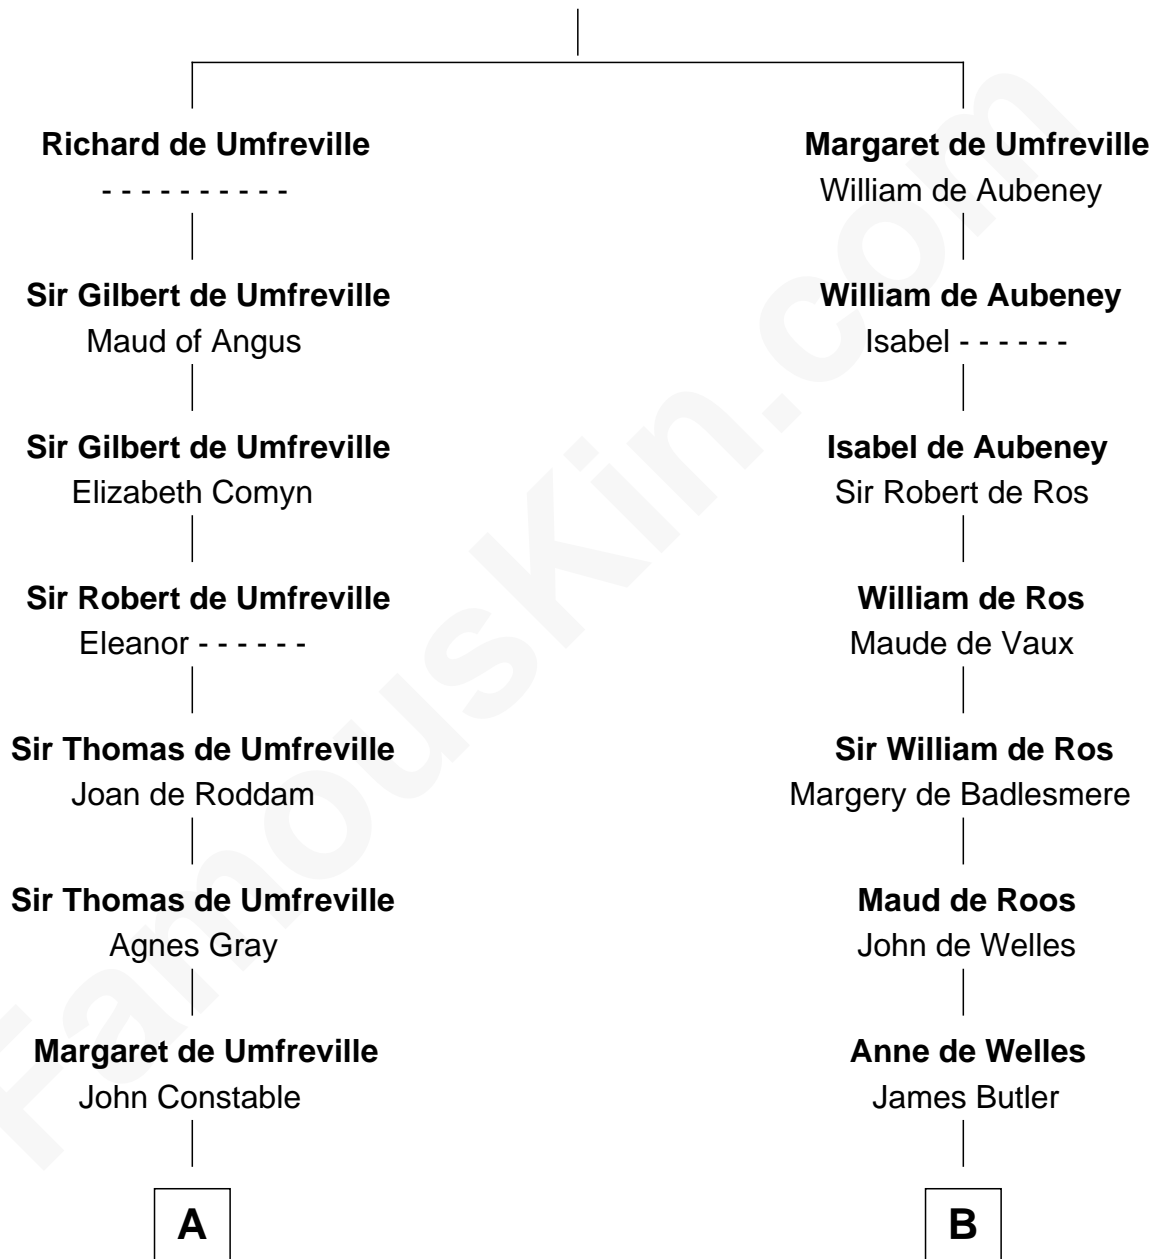

# FamousKin.com Relationship Chart of

**James C. Jones**

*10th Governor of Tennessee*

11th cousin 8 times removed of

**Anne Boleyn**

*2nd Wife of King Henry VIII*

**Sir Odinel de Umfreville**

Alice de Lucy

**C**

**Thomas Jones**  
Susanna - - - - -

**Peter Jones**  
Catherine Chappell

**James C. Jones**  
*10th Governor of Tennessee*

FamousKin.com