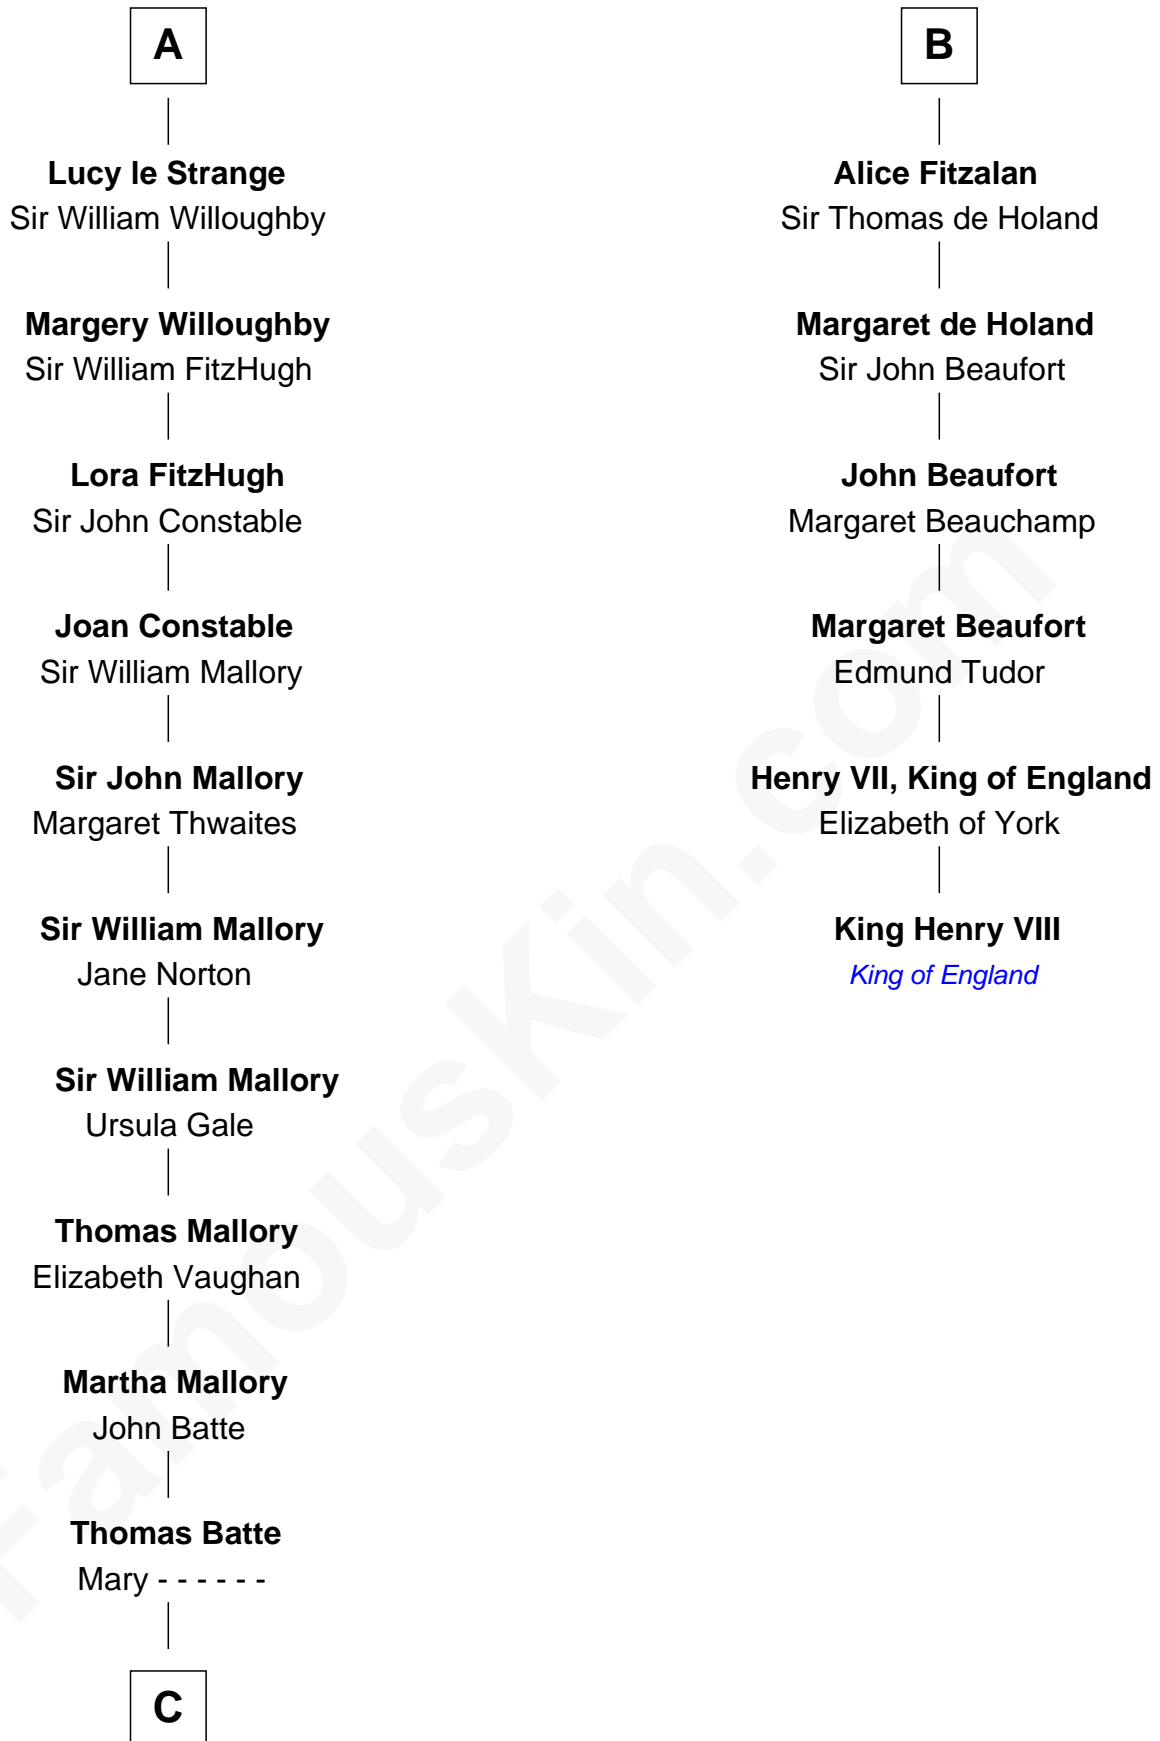

FamousKin.com Relationship Chart of

James C. Jones

10th Governor of Tennessee

12th cousin 9 times removed of

King Henry VIII

King of England

C

—
Mary Batte

10th Governor of Tennessee

FamousKin.com