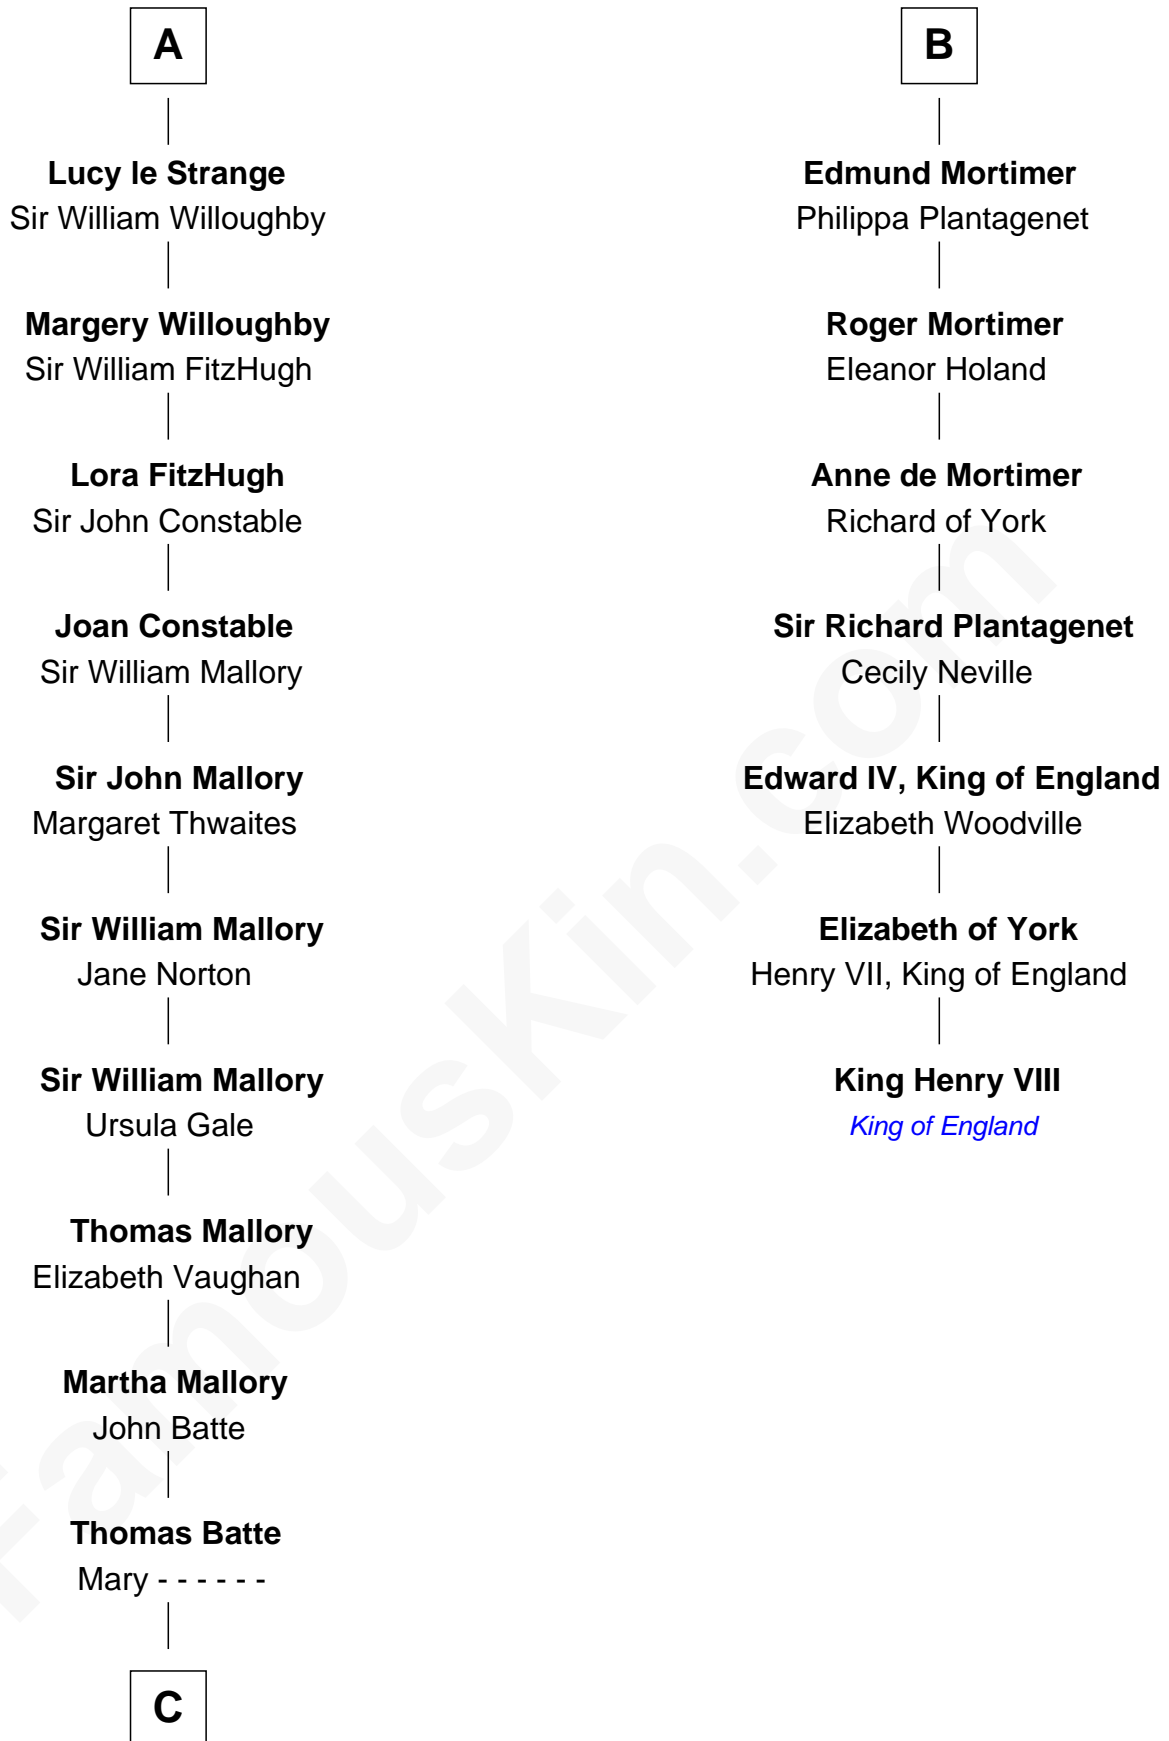

FamousKin.com Relationship Chart of

James C. Jones

10th Governor of Tennessee

13th cousin 8 times removed of

King Henry VIII

King of England

Bertrade de Montfort

Hugh de Kevelioc

Catherine Chappell

—
James C. Jones

10th Governor of Tennessee

FamousKin.com