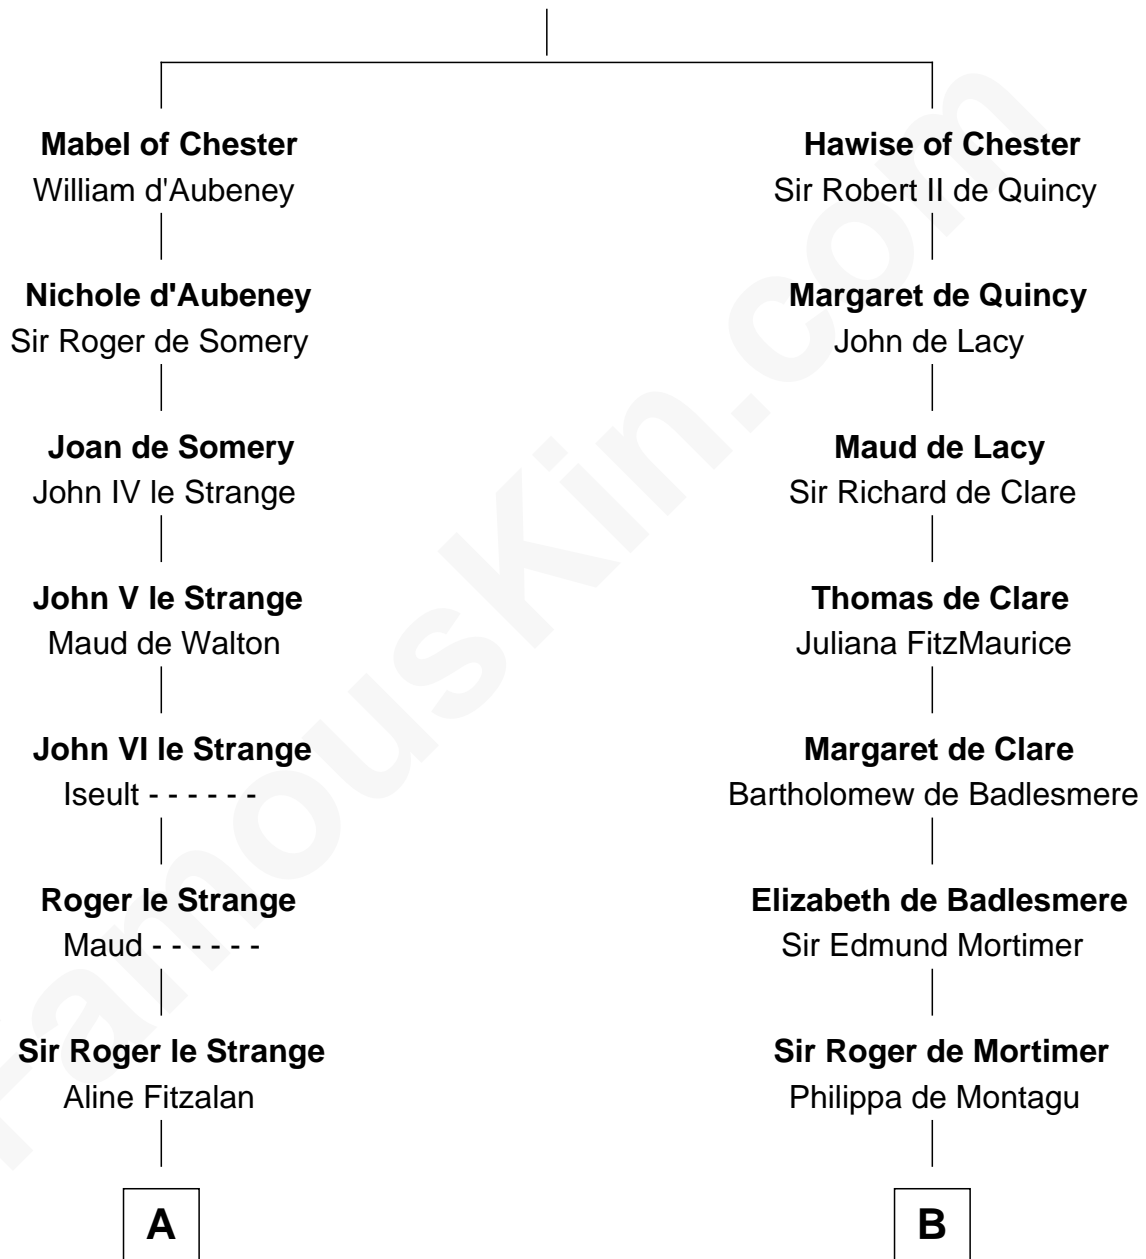

FamousKin.com Relationship Chart of

James C. Jones

10th Governor of Tennessee

13th cousin 8 times removed of

King Henry VIII

King of England

Bertrade de Montfort

Hugh de Kevelioc

Catherine Chappell

—
James C. Jones

10th Governor of Tennessee

FamousKin.com