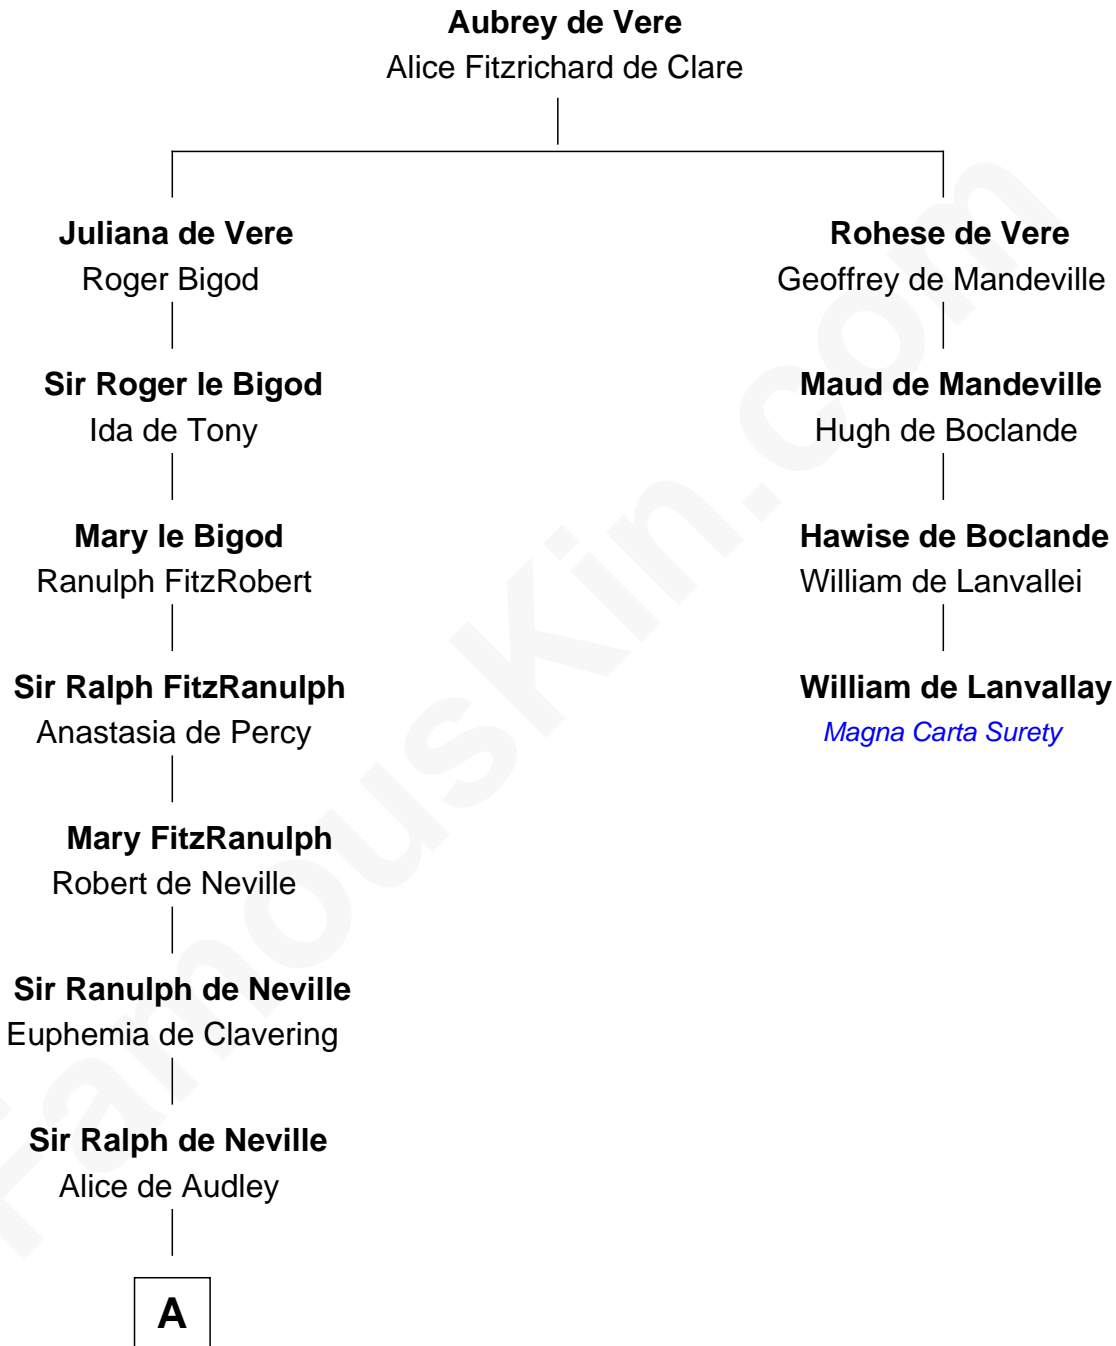

# FamousKin.com Relationship Chart of

**James C. Jones**

10th Governor of Tennessee

3rd cousin 18 times removed of

**William de Lanvallay**

Magna Carta Surety

**A**

**Sir John de Neville**

Maude de Percy

**Sir Ralph Neville**

Joan Beaufort

**Cecily Neville**

Sir Richard Plantagenet

**Anne of York**

Sir Thomas St. Leger

**Anne St. Leger**

Sir George Manners

**Margaret Manners**

Sir Henry Strangways

**Sir Giles Strangways**

Joan Wadham

**John Strangways**

Dorothy Thynne

**Grace Strangways**