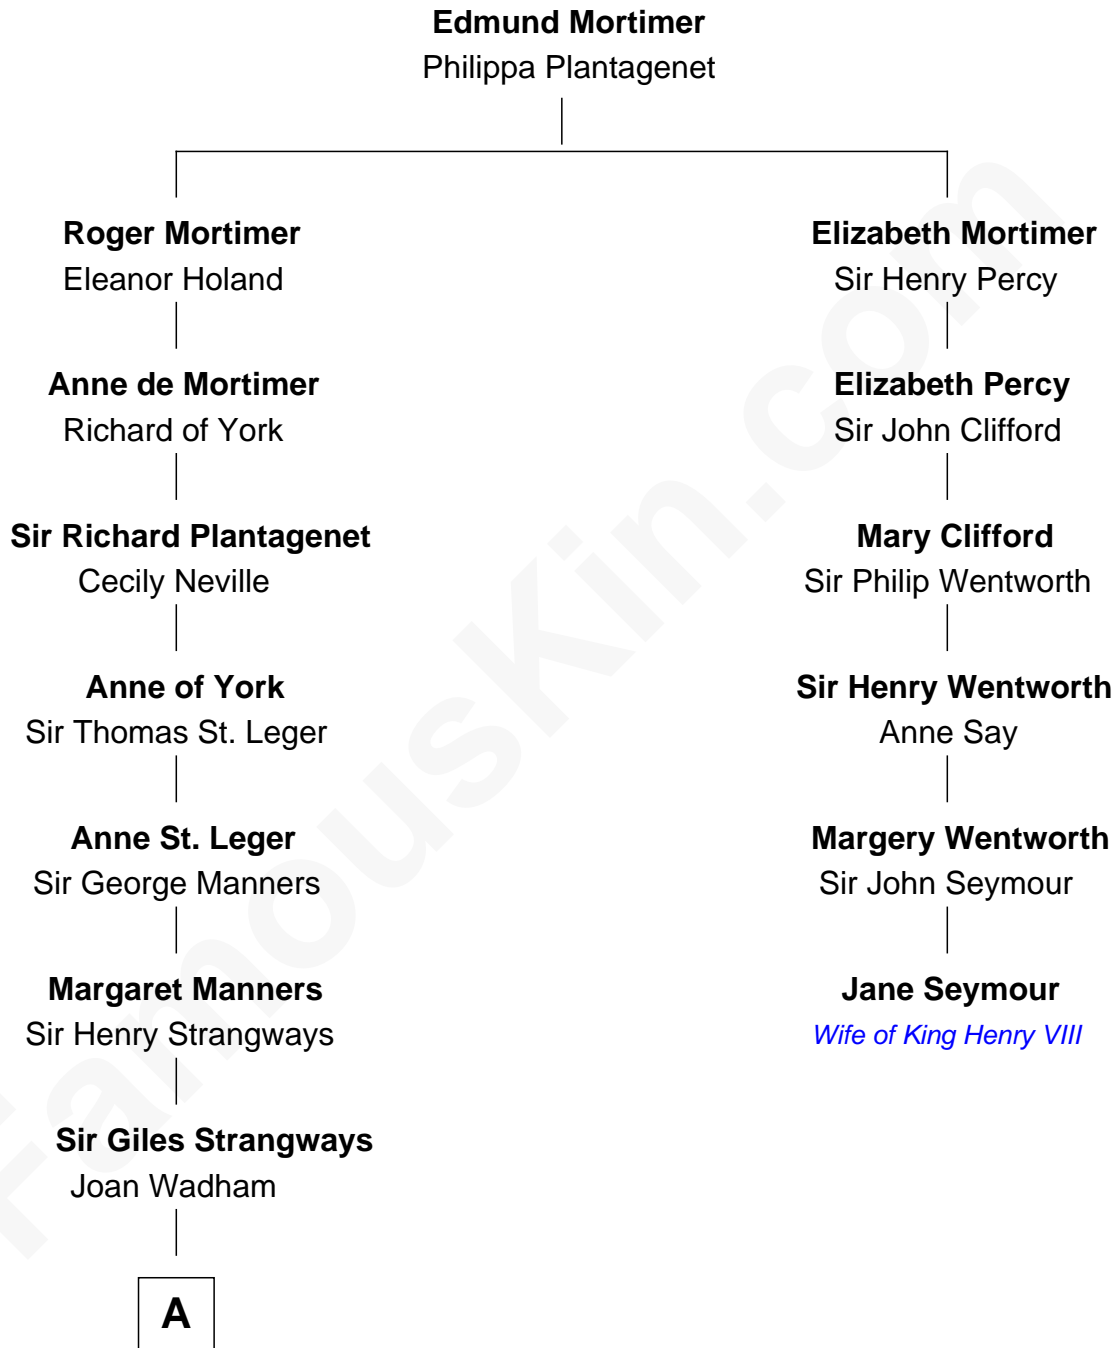

FamousKin.com Relationship Chart of

James C. Jones

10th Governor of Tennessee

5th cousin 9 times removed of

Jane Seymour

3rd Wife of King Henry VIII

A

John Strangways

Dorothy Thynne

Grace Strangways

Edmund Chamberlayne

Edmund Chamberlayne

Eleanor Colles

Thomas Chamberlayne

Elizabeth Stratton

Dorothy Chamberlayne

Peter Jones

Thomas Jones

Susanna - - - - -

Peter Jones

Catherine Chappell

James C. Jones

10th Governor of Tennessee

FamousKin.com