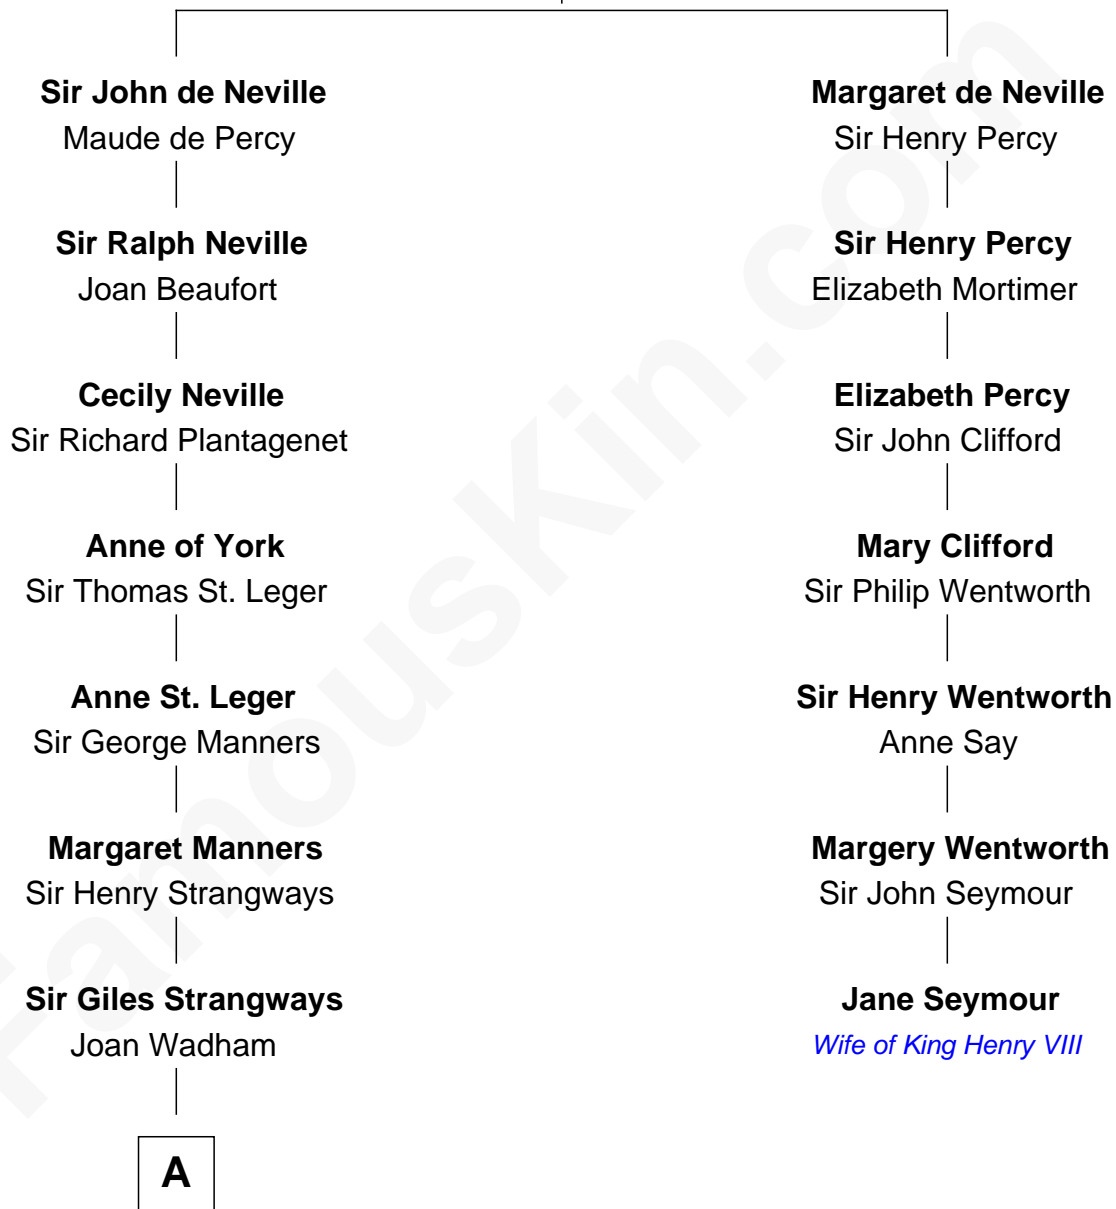

FamousKin.com Relationship Chart of

James C. Jones

10th Governor of Tennessee

6th cousin 8 times removed of

Jane Seymour

3rd Wife of King Henry VIII

Sir Ralph de Neville

Alice de Audley

A

John Strangways

Dorothy Thynne

Grace Strangways

Edmund Chamberlayne

Edmund Chamberlayne

Eleanor Colles

Thomas Chamberlayne

10th Governor of Tennessee

FamousKin.com