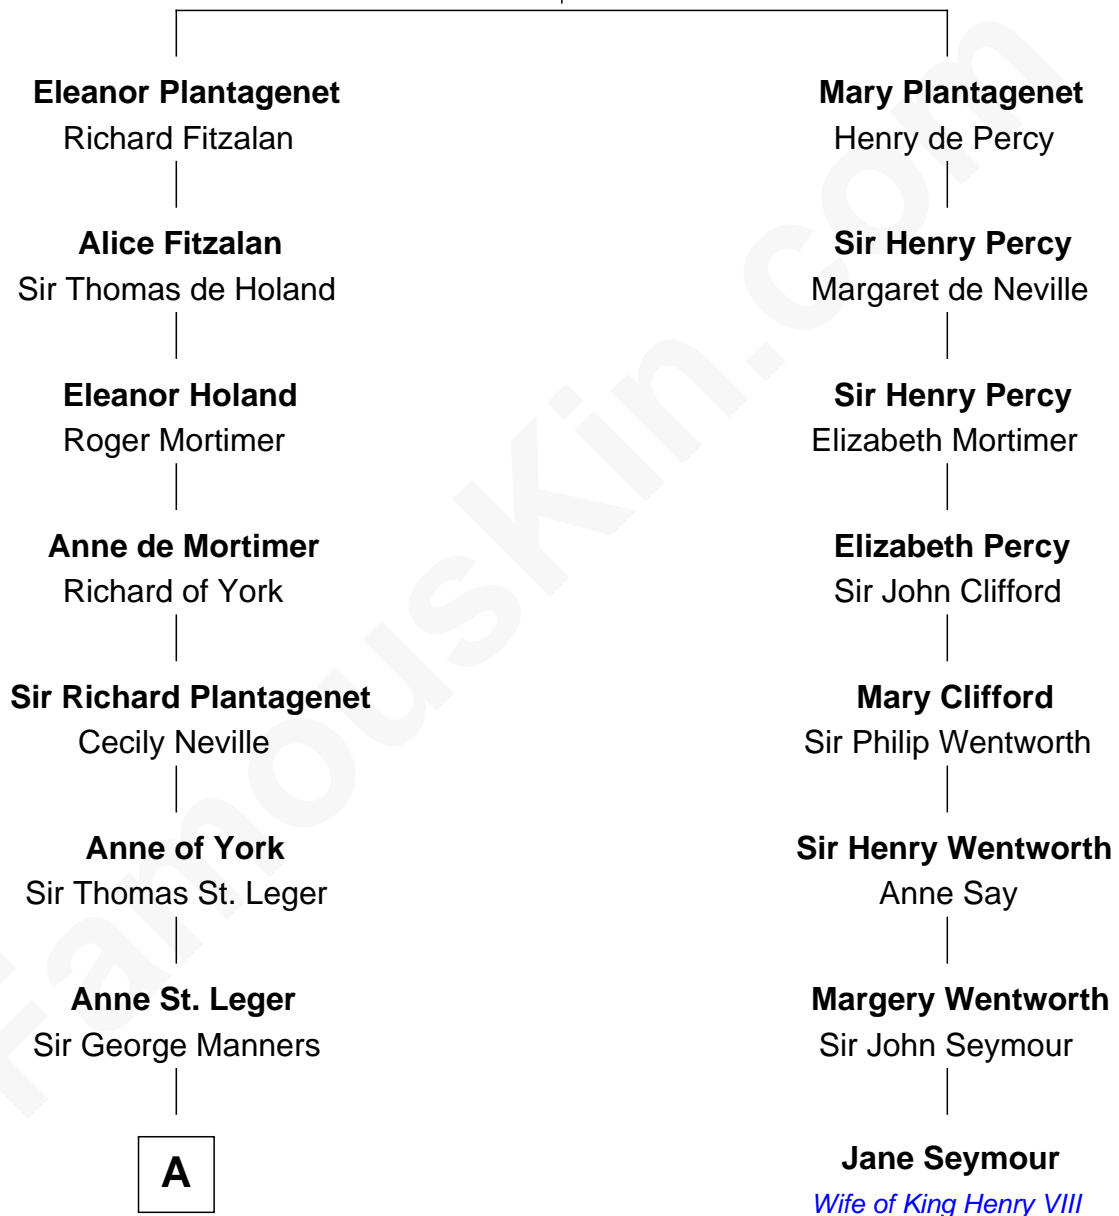

FamousKin.com Relationship Chart of

James C. Jones

10th Governor of Tennessee

7th cousin 9 times removed of

Jane Seymour

3rd Wife of King Henry VIII

Henry Plantagenet
Maud de Chaworth

A

—
Margaret Manners
Sir Henry Strangways

—
Sir Giles Strangways
Joan Wadham

—
John Strangways
Dorothy Thynne

—
Grace Strangways
Edmund Chamberlayne

—
Edmund Chamberlayne
Eleanor Colles

—
Thomas Chamberlayne
Elizabeth Stratton

—
Dorothy Chamberlayne
Peter Jones

—
Thomas Jones
Susanna - - - - -

—
Peter Jones
Catherine Chappell

—
James C. Jones
10th Governor of Tennessee