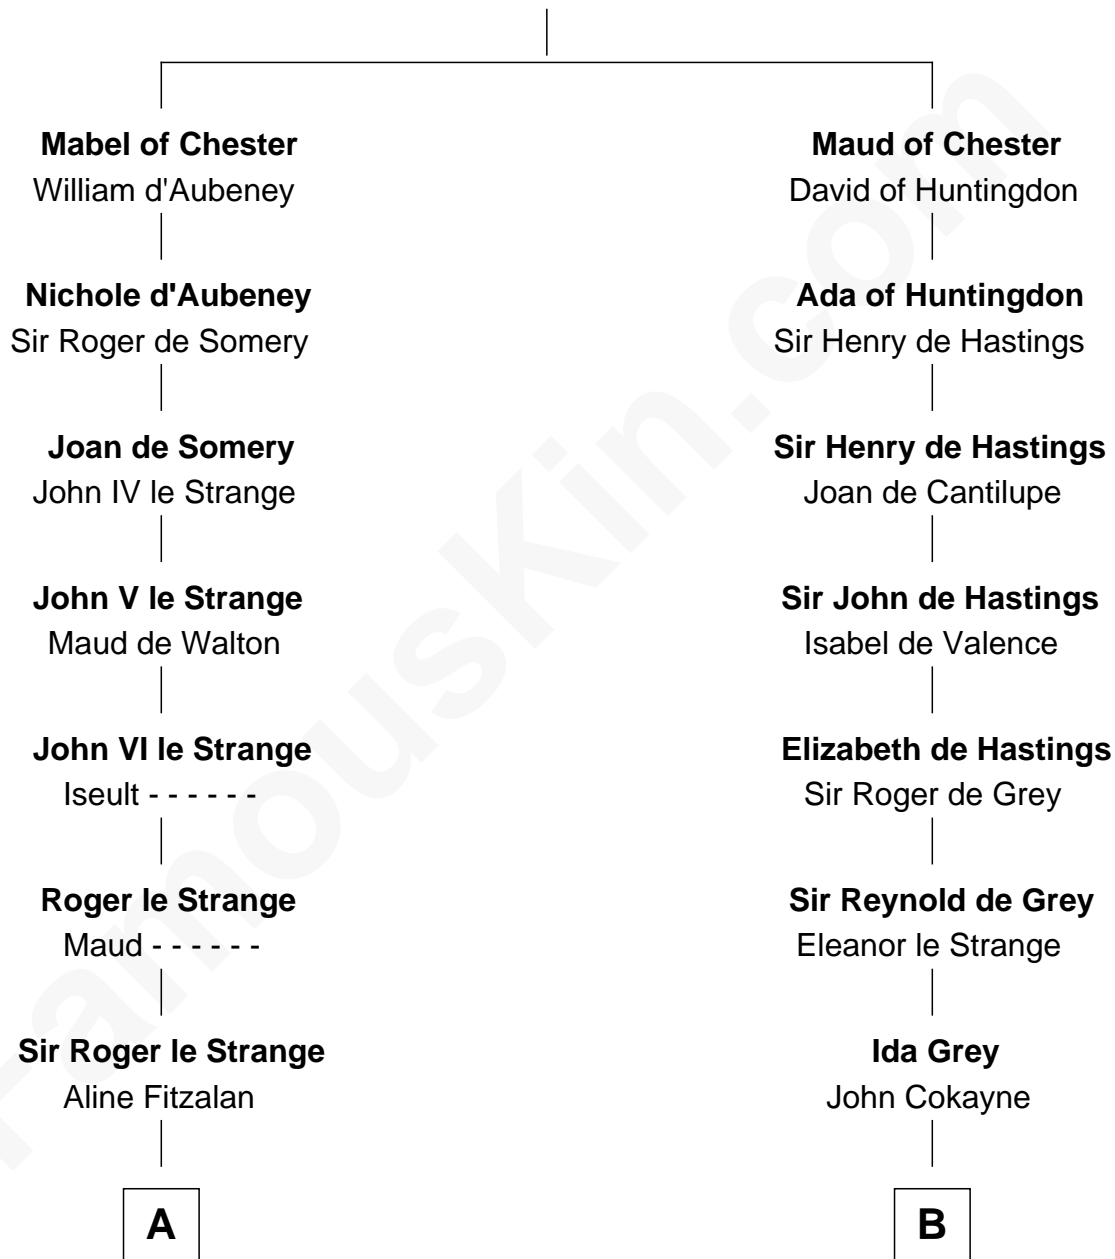

FamousKin.com Relationship Chart of

James C. Jones

10th Governor of Tennessee

11th cousin 10 times removed of

Jane Seymour

3rd Wife of King Henry VIII

Bertrade de Montfort

Hugh de Kevelioc

Catherine Chappell

—
James C. Jones

10th Governor of Tennessee

FamousKin.com