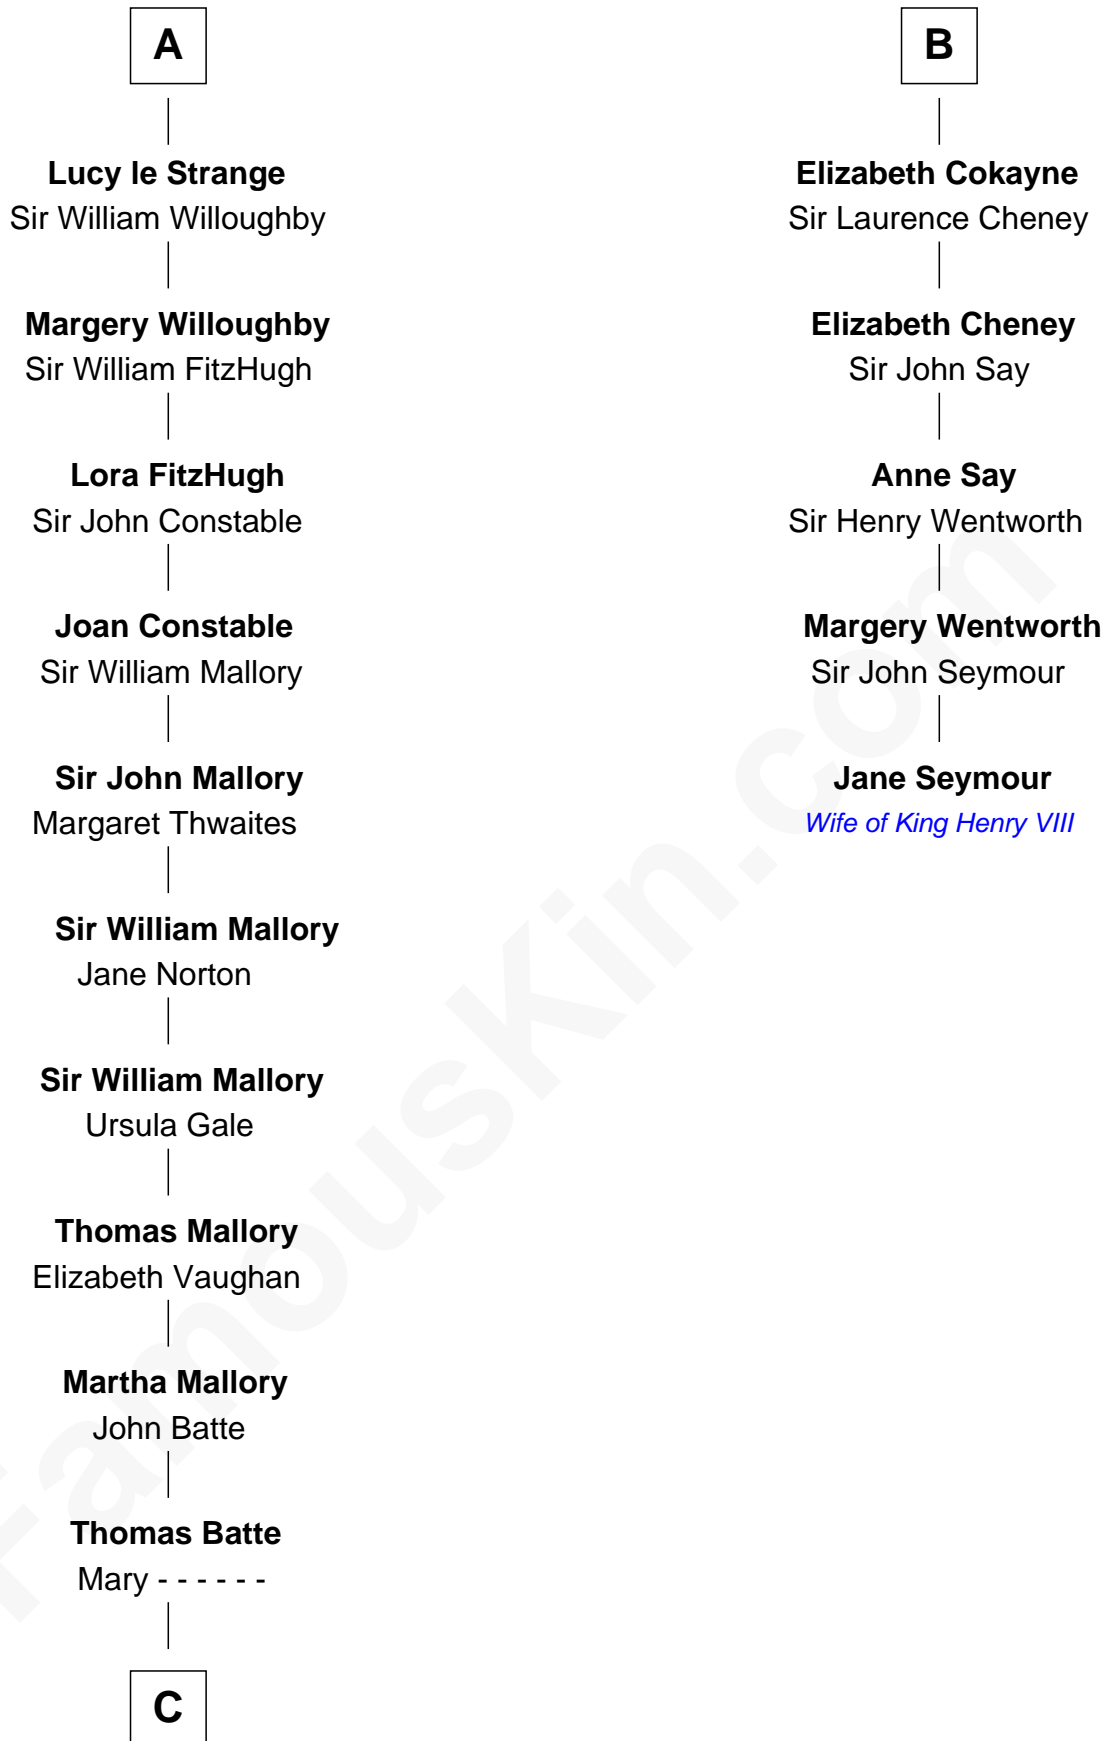

FamousKin.com Relationship Chart of

James C. Jones

10th Governor of Tennessee

11th cousin 10 times removed of

Jane Seymour

3rd Wife of King Henry VIII

Bertrade de Montfort

Hugh de Kevelioc

Catherine Chappell

—
James C. Jones

10th Governor of Tennessee

FamousKin.com