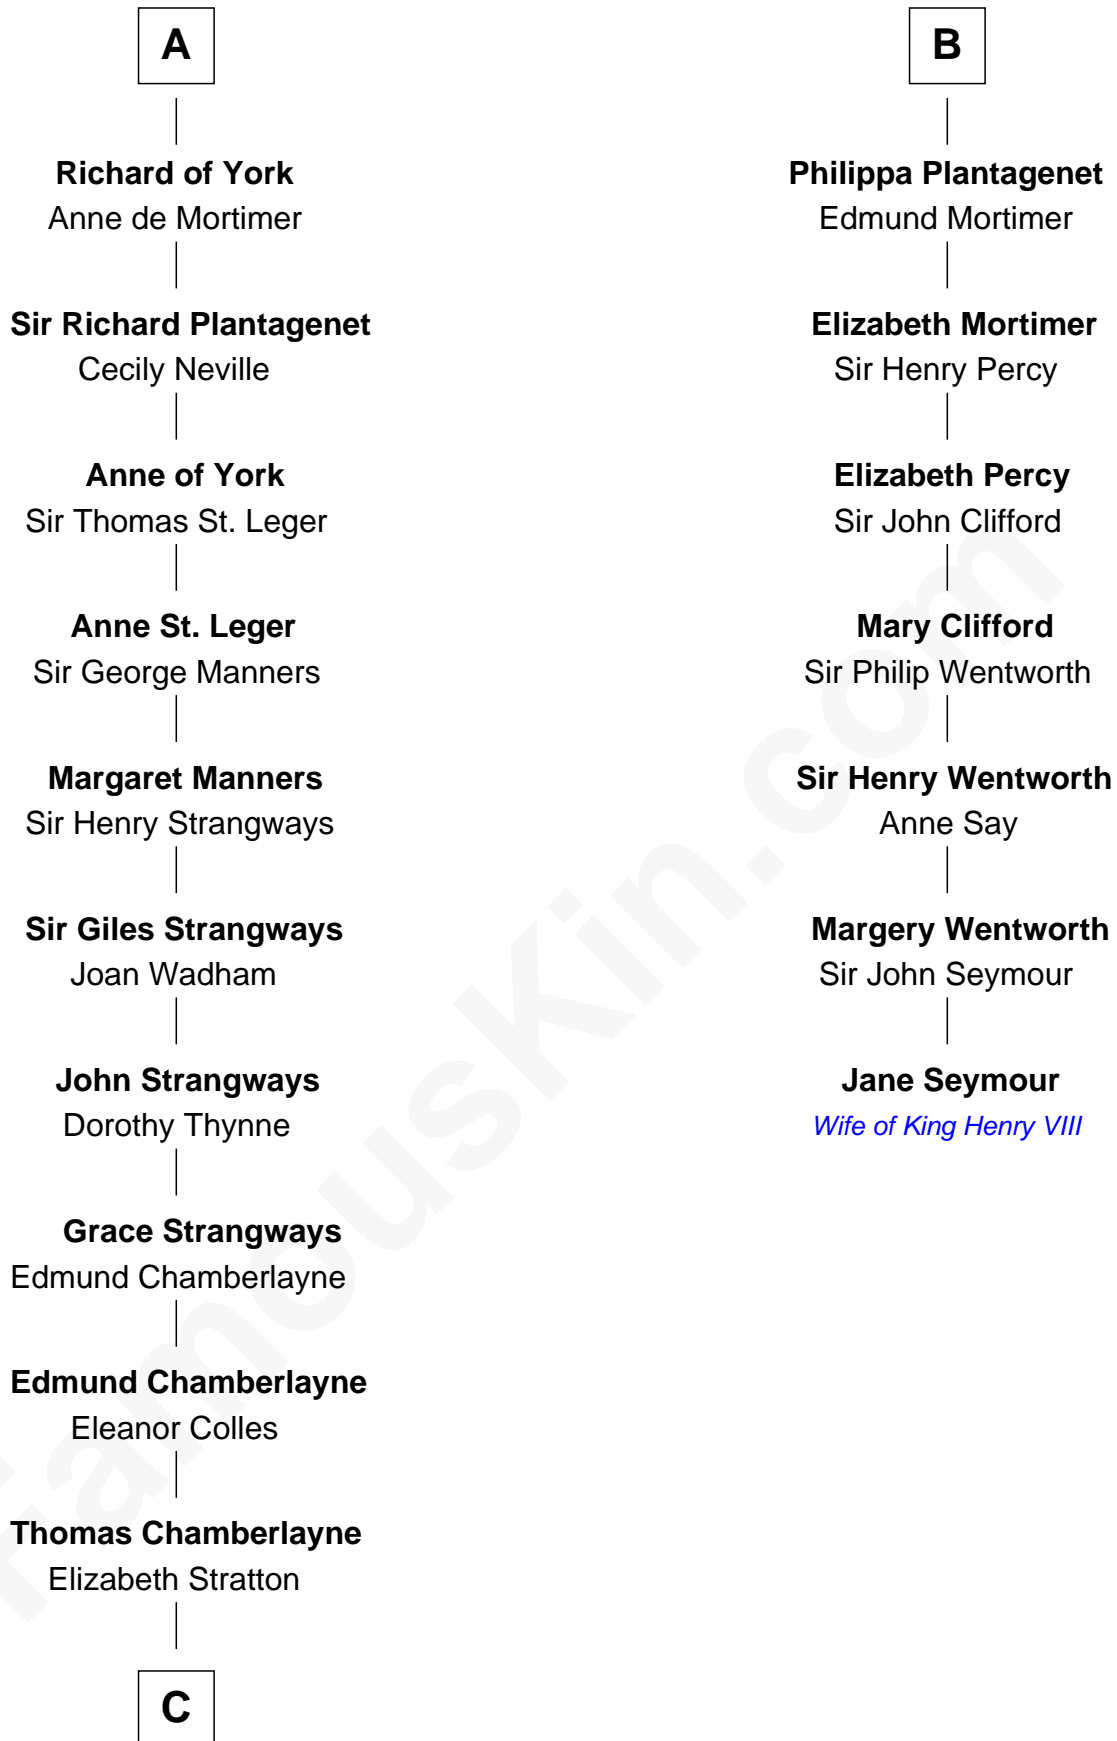

# FamousKin.com Relationship Chart of

**James C. Jones**

*10th Governor of Tennessee*

13th cousin 7 times removed of

**Jane Seymour**

*3rd Wife of King Henry VIII*

**William VIII de Montpellier**

Eudoxia Comnenus

**C**

—  
**Dorothy Chamberlayne**

Peter Jones

—  
**Thomas Jones**

Susanna - - - - -

—  
**Peter Jones**  
Catherine Chappell

—  
**James C. Jones**  
*10th Governor of Tennessee*

FamousKin.com