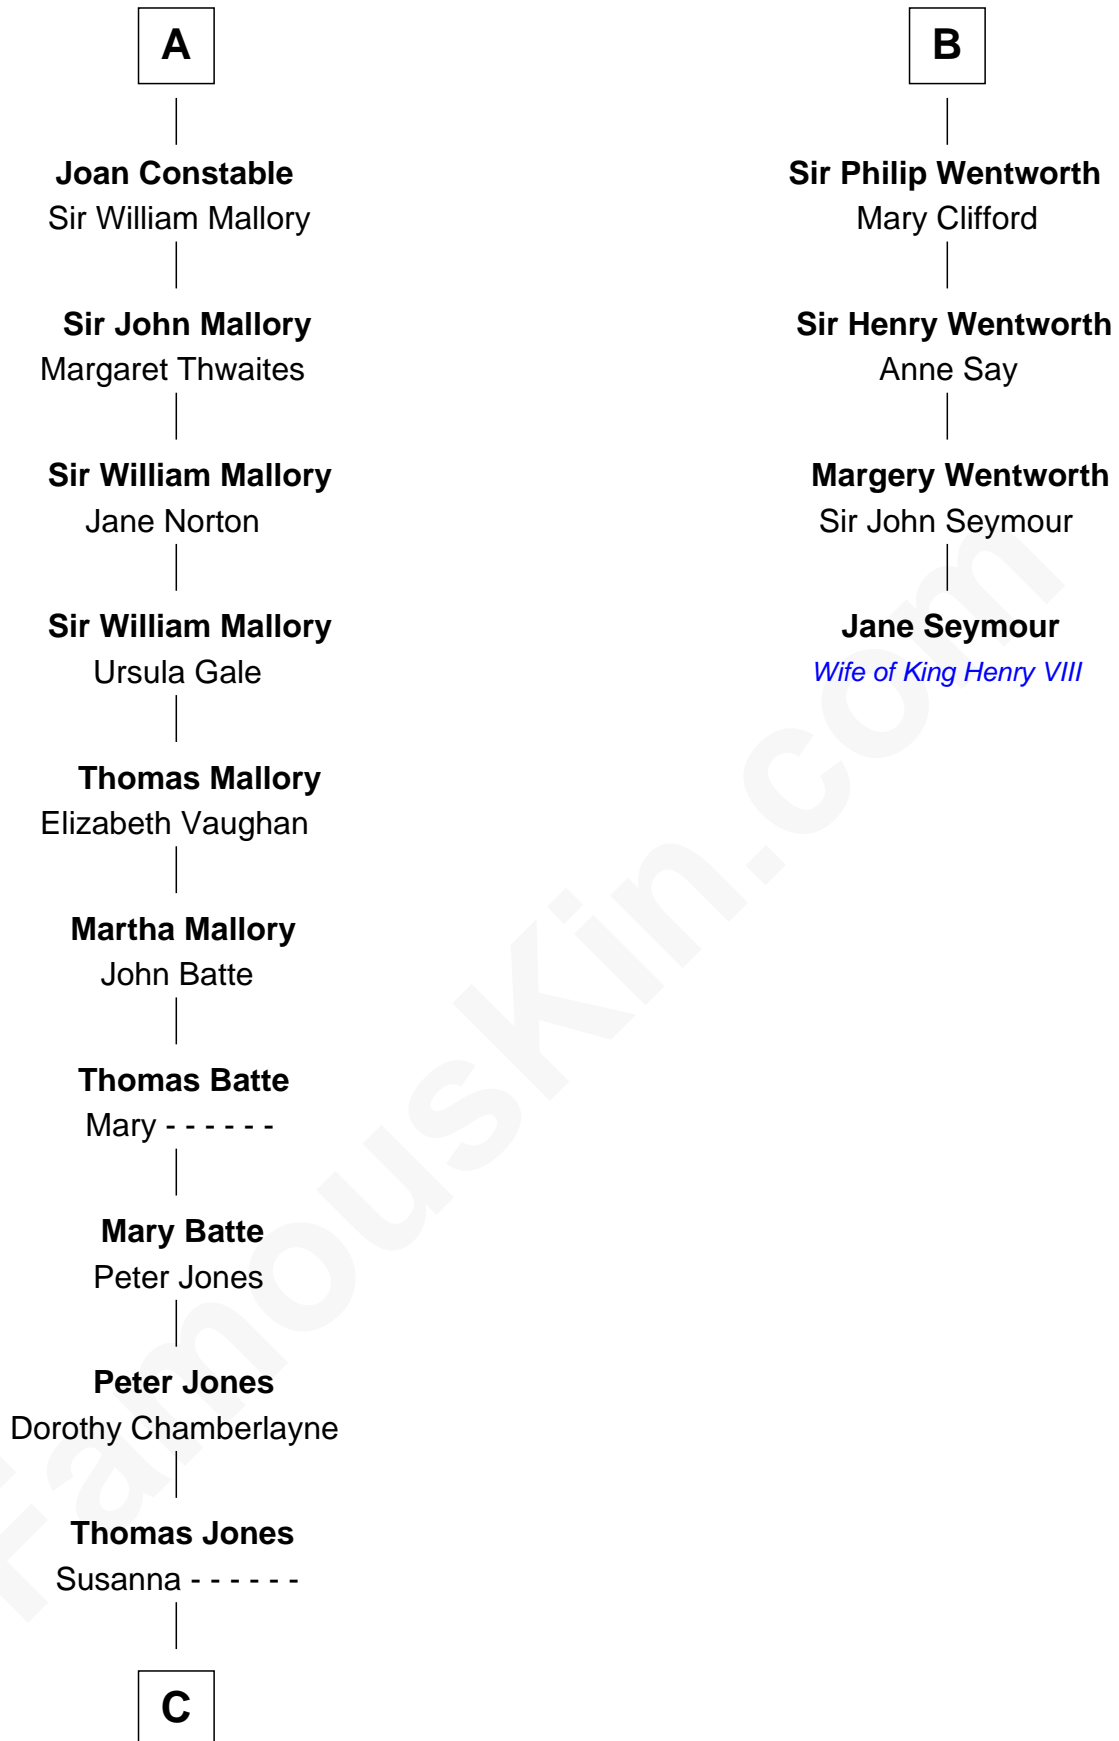

# FamousKin.com Relationship Chart of

**James C. Jones**

*10th Governor of Tennessee*

10th cousin 8 times removed of

**Jane Seymour**

*3rd Wife of King Henry VIII*

**Sir William de Ros**

Lucy FitzPiers

**Sir William de Ros**

Eustache Fitz Ralph

**Ivetta de Ros**

Sir Geoffrey le Scrope

**Henry Scrope**

Joan - - - - -

**Joan Scrope**

Henry Fitzhugh

Isabel de Aubeney

**William de Ros**

Maude de Vaux

**Agnes de Ros**

Pain de Tibetot

**Sir John de Tibetot**

Margaret de Badlesmere

**Sir Robert de Tibetot**

Margaret Deincourt

**Elizabeth de Tibetot**

Sir Philip le Despencer

**Margery Despencer**

Sir Roger Wentworth

**B**

**C**

—  
**Peter Jones**  
Catherine Chappell