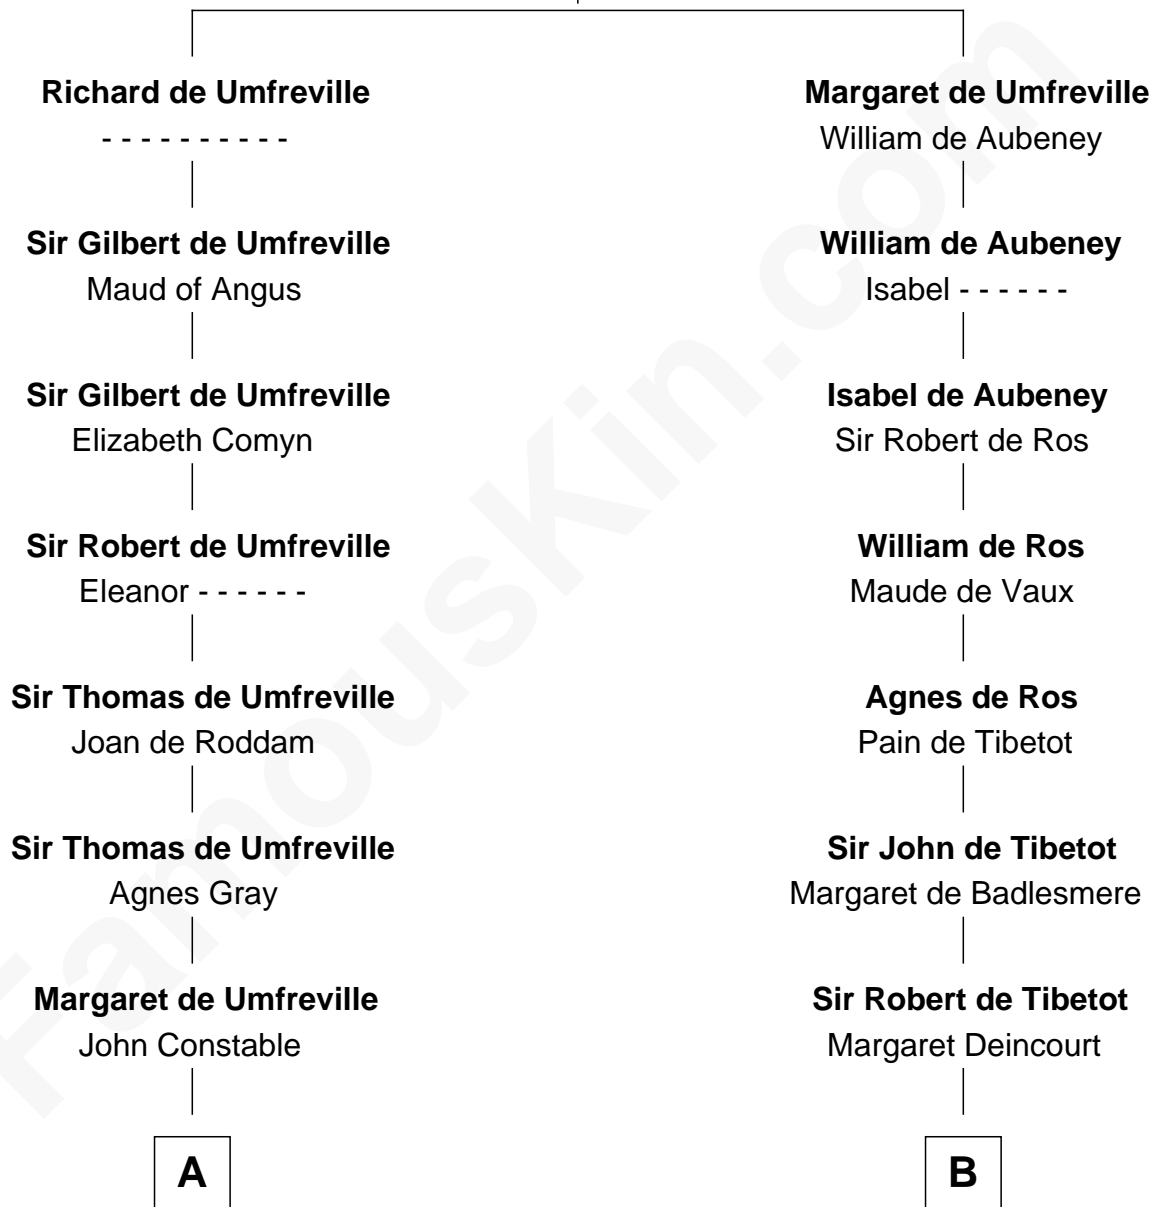

# FamousKin.com Relationship Chart of

**James C. Jones**

*10th Governor of Tennessee*

12th cousin 7 times removed of

**Jane Seymour**

*3rd Wife of King Henry VIII*

**Sir Odinel de Umfreville**

Alice de Lucy

**C**

Thomas Jones

Susanna - - - - -

Peter Jones

Catherine Chappell

James C. Jones

*10th Governor of Tennessee*

FamousKin.com