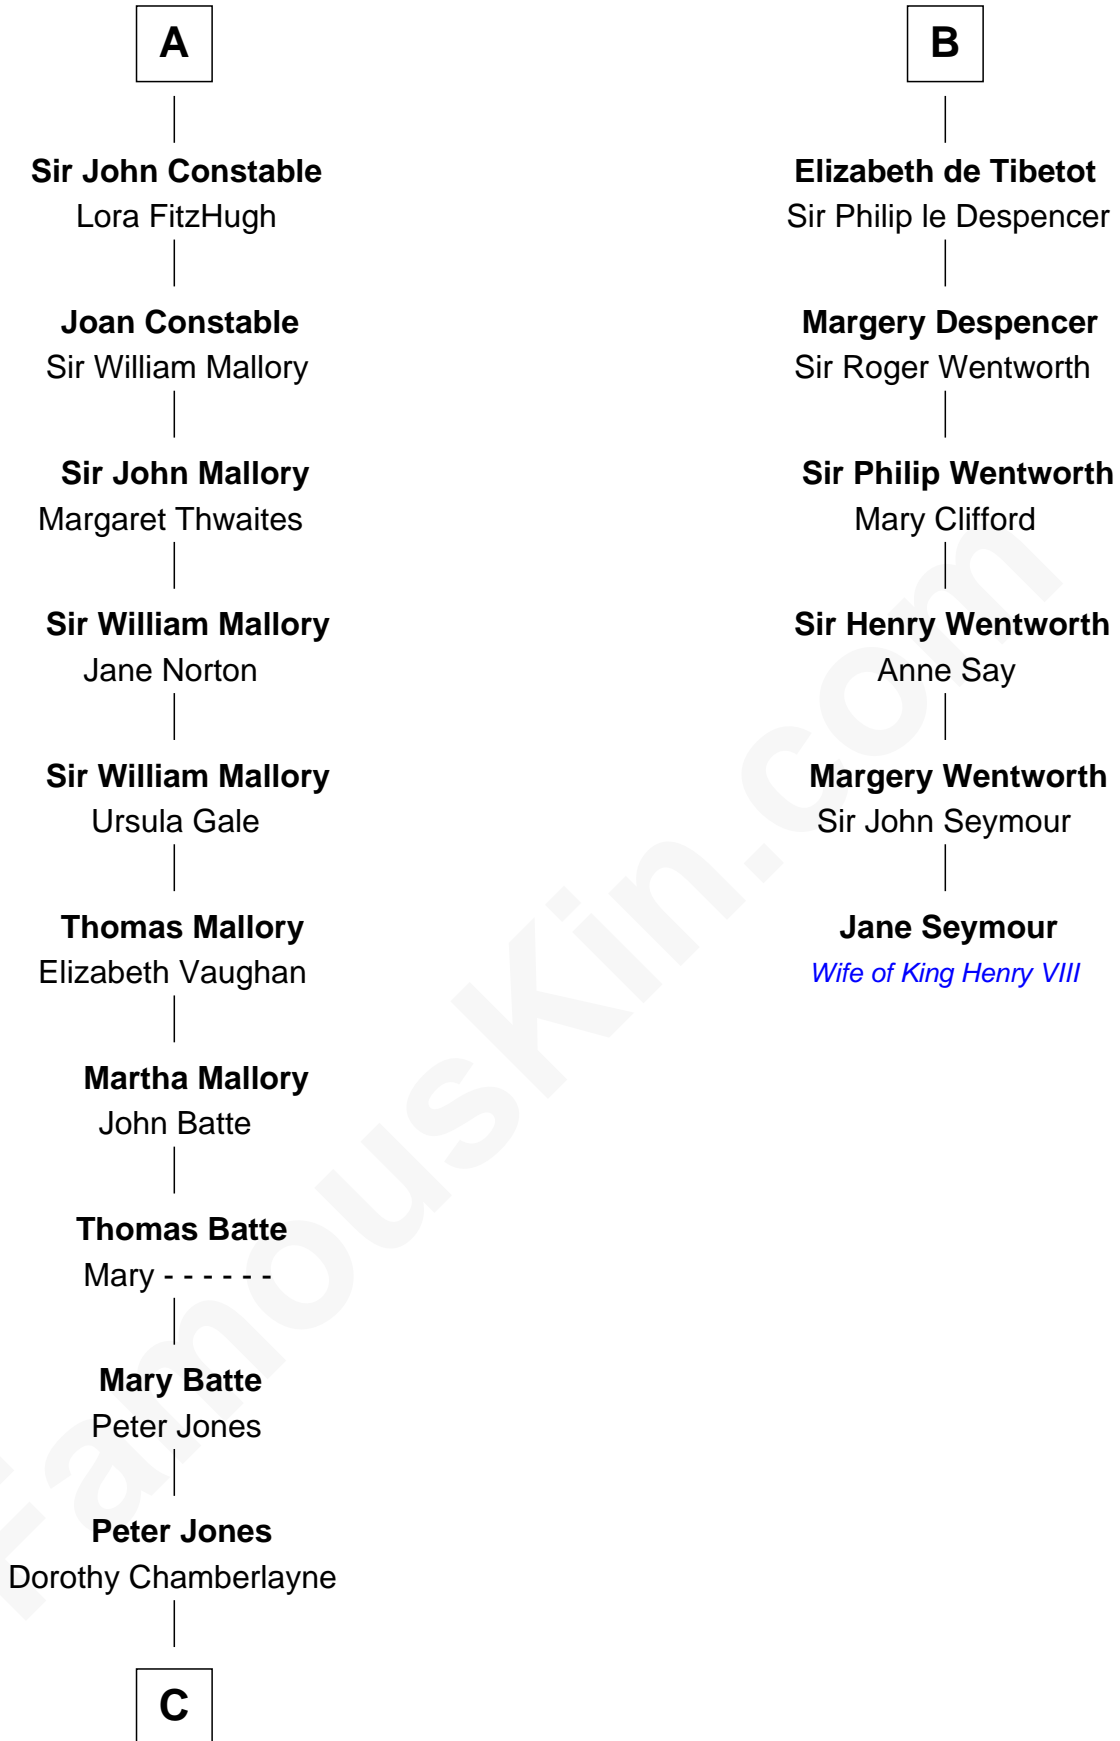

# FamousKin.com Relationship Chart of

**James C. Jones**

*10th Governor of Tennessee*

12th cousin 7 times removed of

**Jane Seymour**

*3rd Wife of King Henry VIII*

**Sir Odinel de Umfreville**

Alice de Lucy

**C**

Thomas Jones

Susanna - - - - -

Peter Jones

Catherine Chappell

James C. Jones

*10th Governor of Tennessee*

FamousKin.com