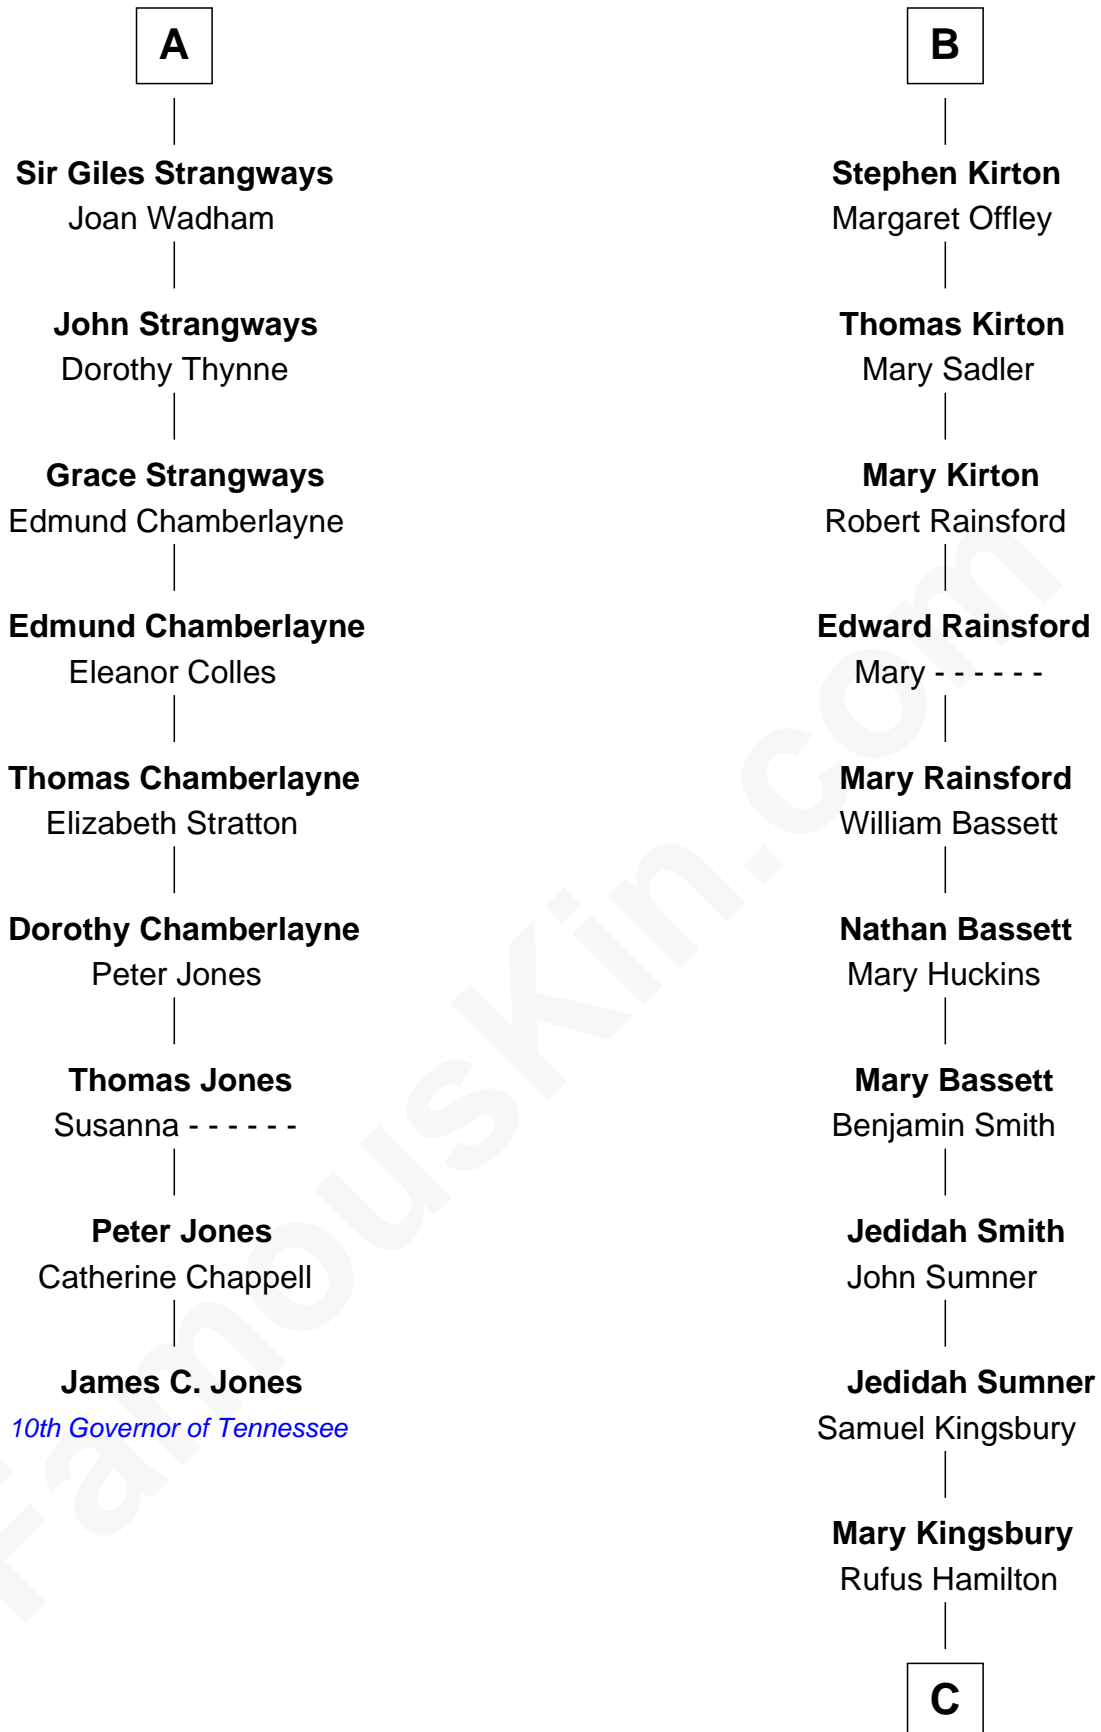

FamousKin.com

Relationship Chart of

James C. Jones

10th Governor of Tennessee

15th cousin 6 times removed of

Thomas J. Watson, Jr.
President and CEO of I.B.M.

C

Mary Hamilton

Dr. Oliver Kittredge

Oliver Kittredge

Julia Ann Estabrook

Arthur Melville Kittredge

Mary Jeannette Broadwell

Mary Jeannette Kittredge

Thomas John Watson

Thomas J. Watson, Jr.