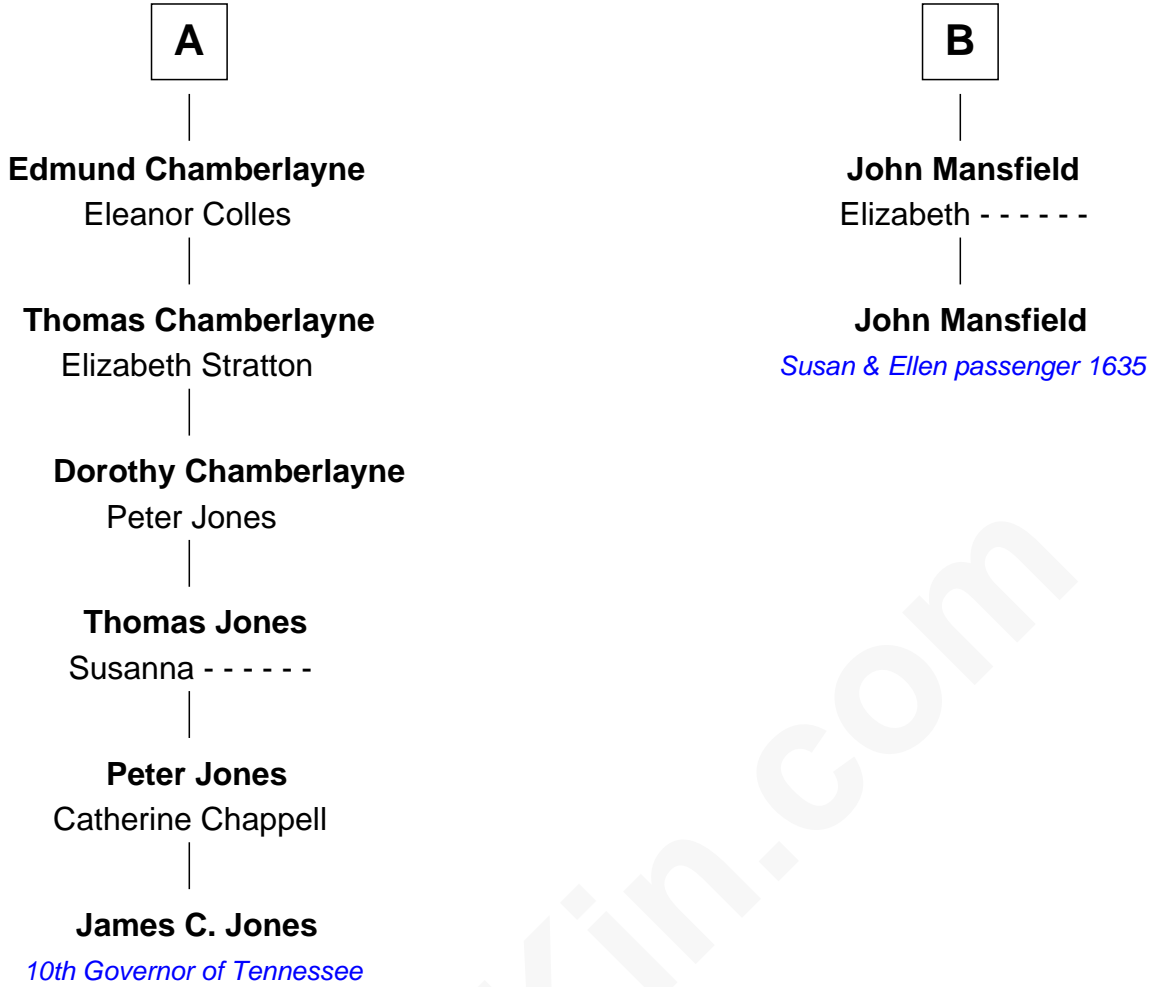

FamousKin.com Relationship Chart of

James C. Jones

10th Governor of Tennessee

8th cousin 4 times removed of

John Mansfield

(c1601 - 1674) Susan & Ellen passenger 1635

FamousKin.com