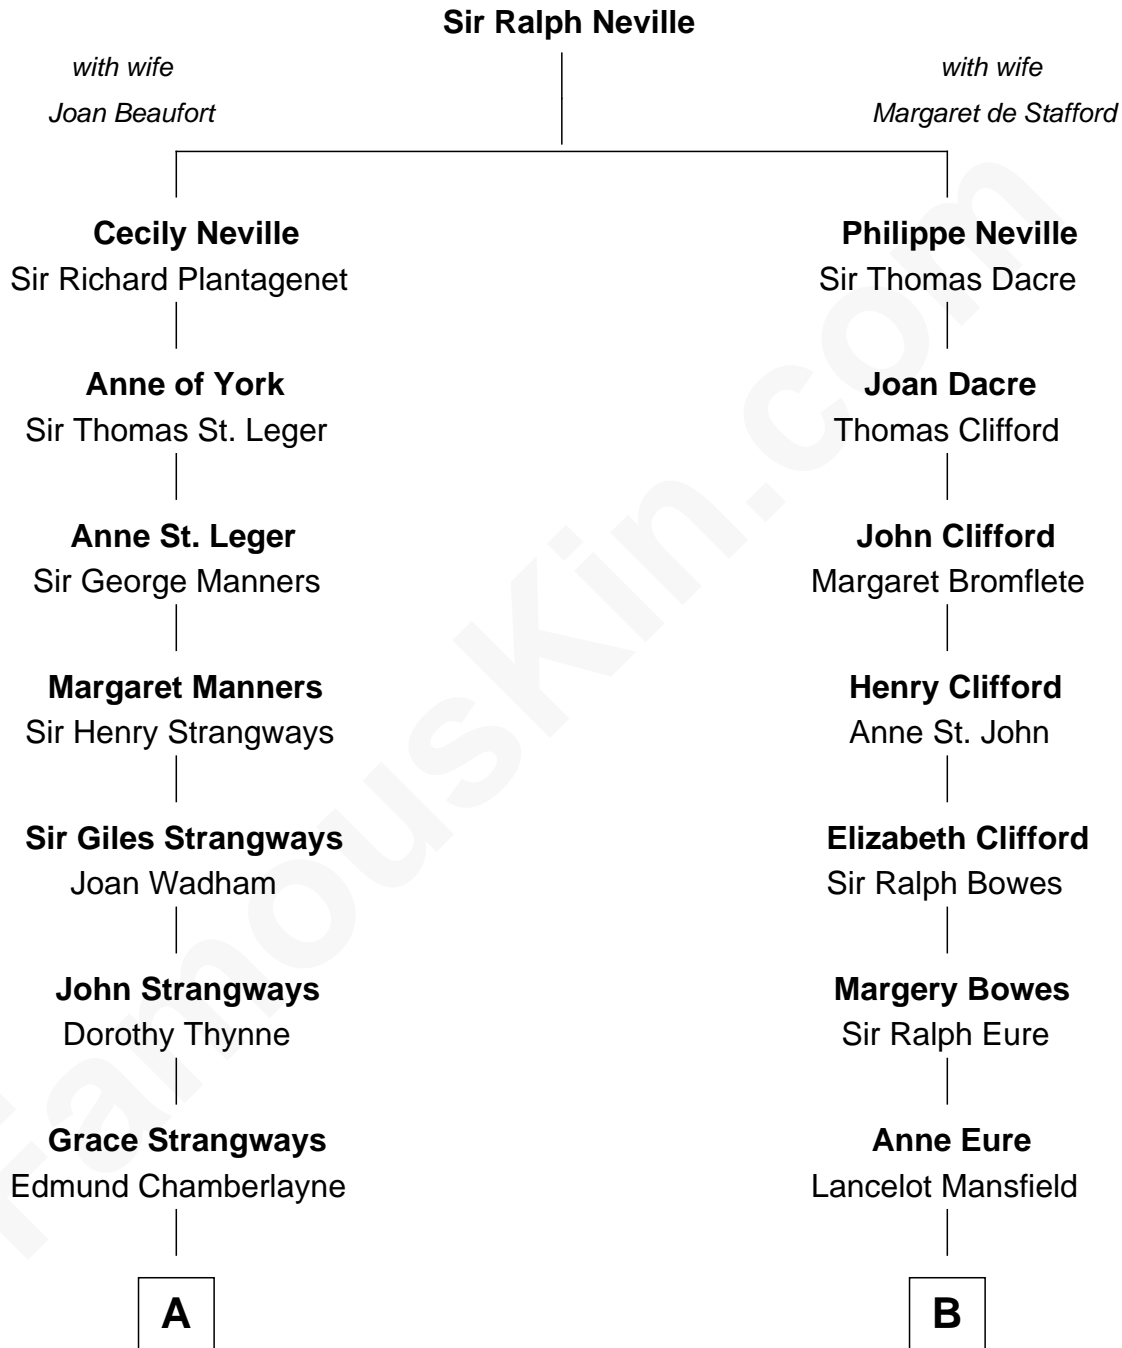

FamousKin.com Relationship Chart of

James C. Jones

10th Governor of Tennessee

8th cousin 4 times removed of

John Mansfield

(c1601 - 1674) Susan & Ellen passenger 1635

FamousKin.com