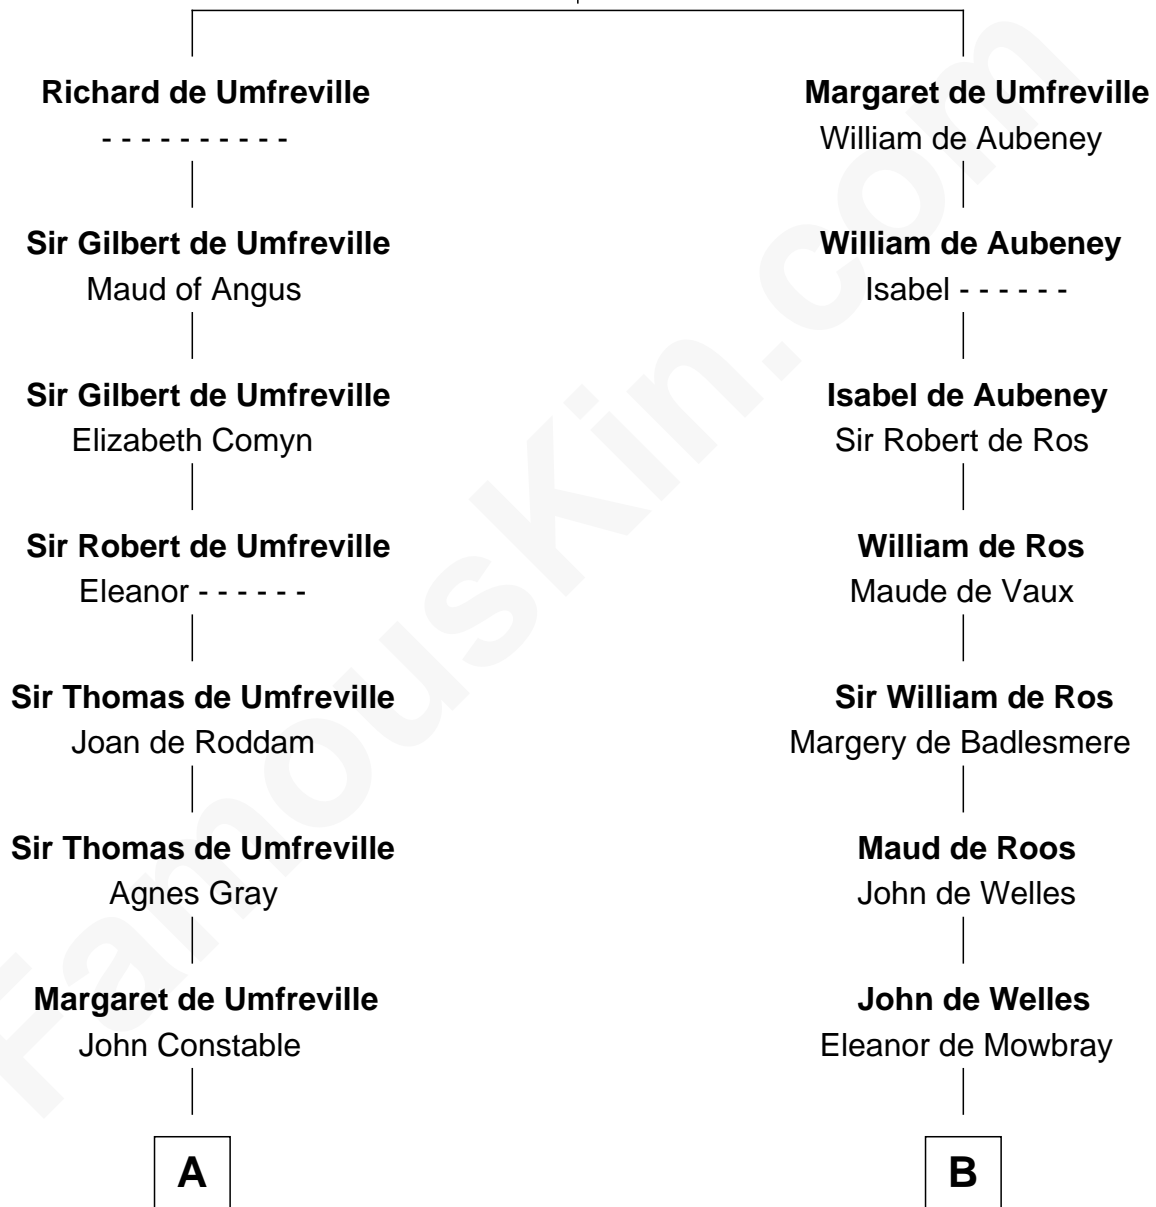

FamousKin.com Relationship Chart of

James C. Jones

10th Governor of Tennessee

15th cousin 4 times removed of

John Mansfield

(c1601 - 1674) Susan & Ellen passenger 1635

Sir Odinel de Umfreville

Alice de Lucy

C

Thomas Jones
Susanna - - - - -

Peter Jones
Catherine Chappell

James C. Jones
10th Governor of Tennessee

FamousKin.com