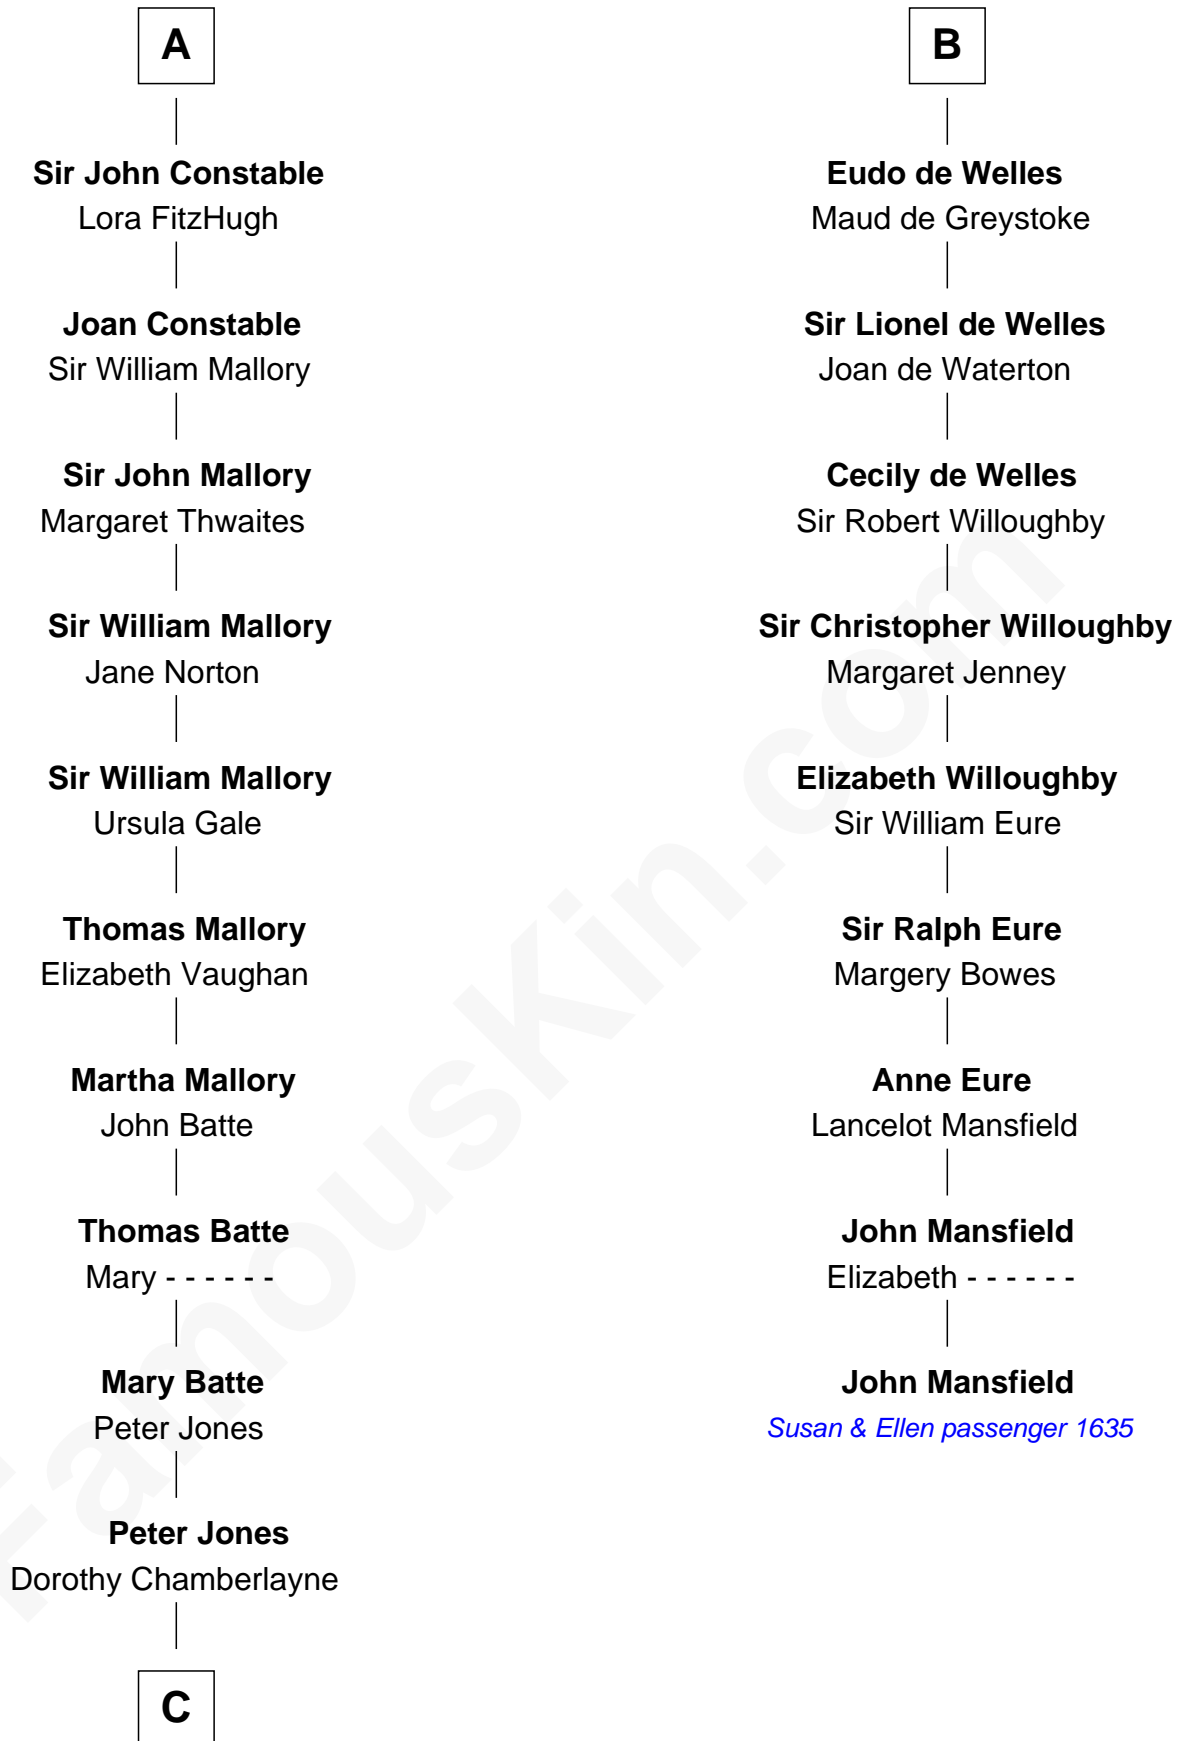

FamousKin.com Relationship Chart of

James C. Jones

10th Governor of Tennessee

15th cousin 4 times removed of

John Mansfield

(c1601 - 1674) Susan & Ellen passenger 1635

Sir Odinel de Umfreville

Alice de Lucy

C

Thomas Jones
Susanna - - - - -

Peter Jones
Catherine Chappell

James C. Jones
10th Governor of Tennessee

FamousKin.com