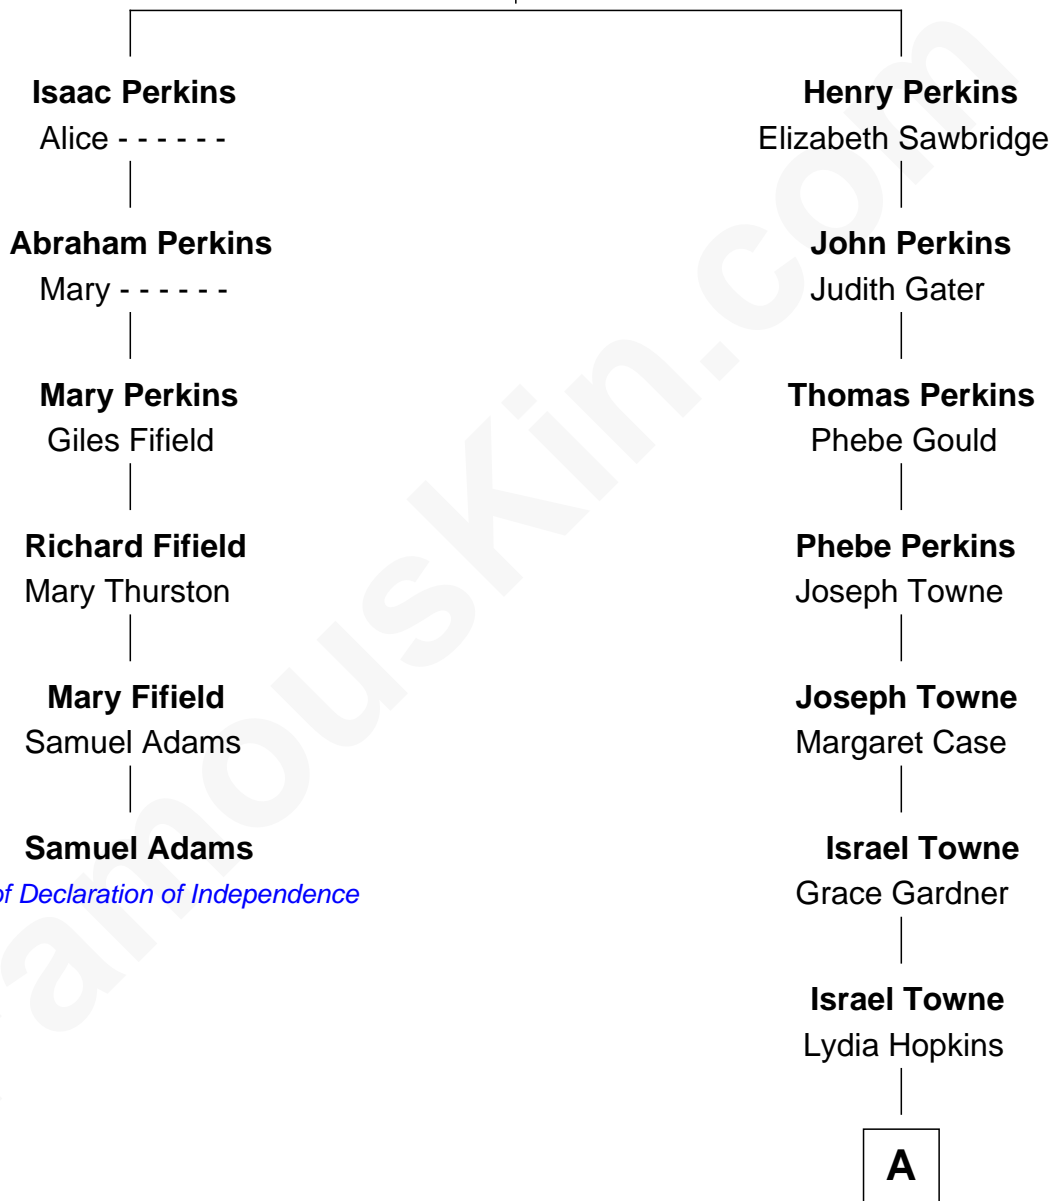

## Relationship Chart of

### Samuel Adams

*Signer of the Declaration of Independence*

5th cousin 8 times removed of

**Mark Isham**

*Musician, Film Composer*

**Thomas Perkins**

Alice - - - - -

*Signer of Declaration of Independence*

**A**

**Benjamin Towne**

Hannah Frost

**Betsey Towne**

Nathaniel Draper Messer

**Christiana Towne Messer**

Joshua Henry Isham

**James Henry Isham**