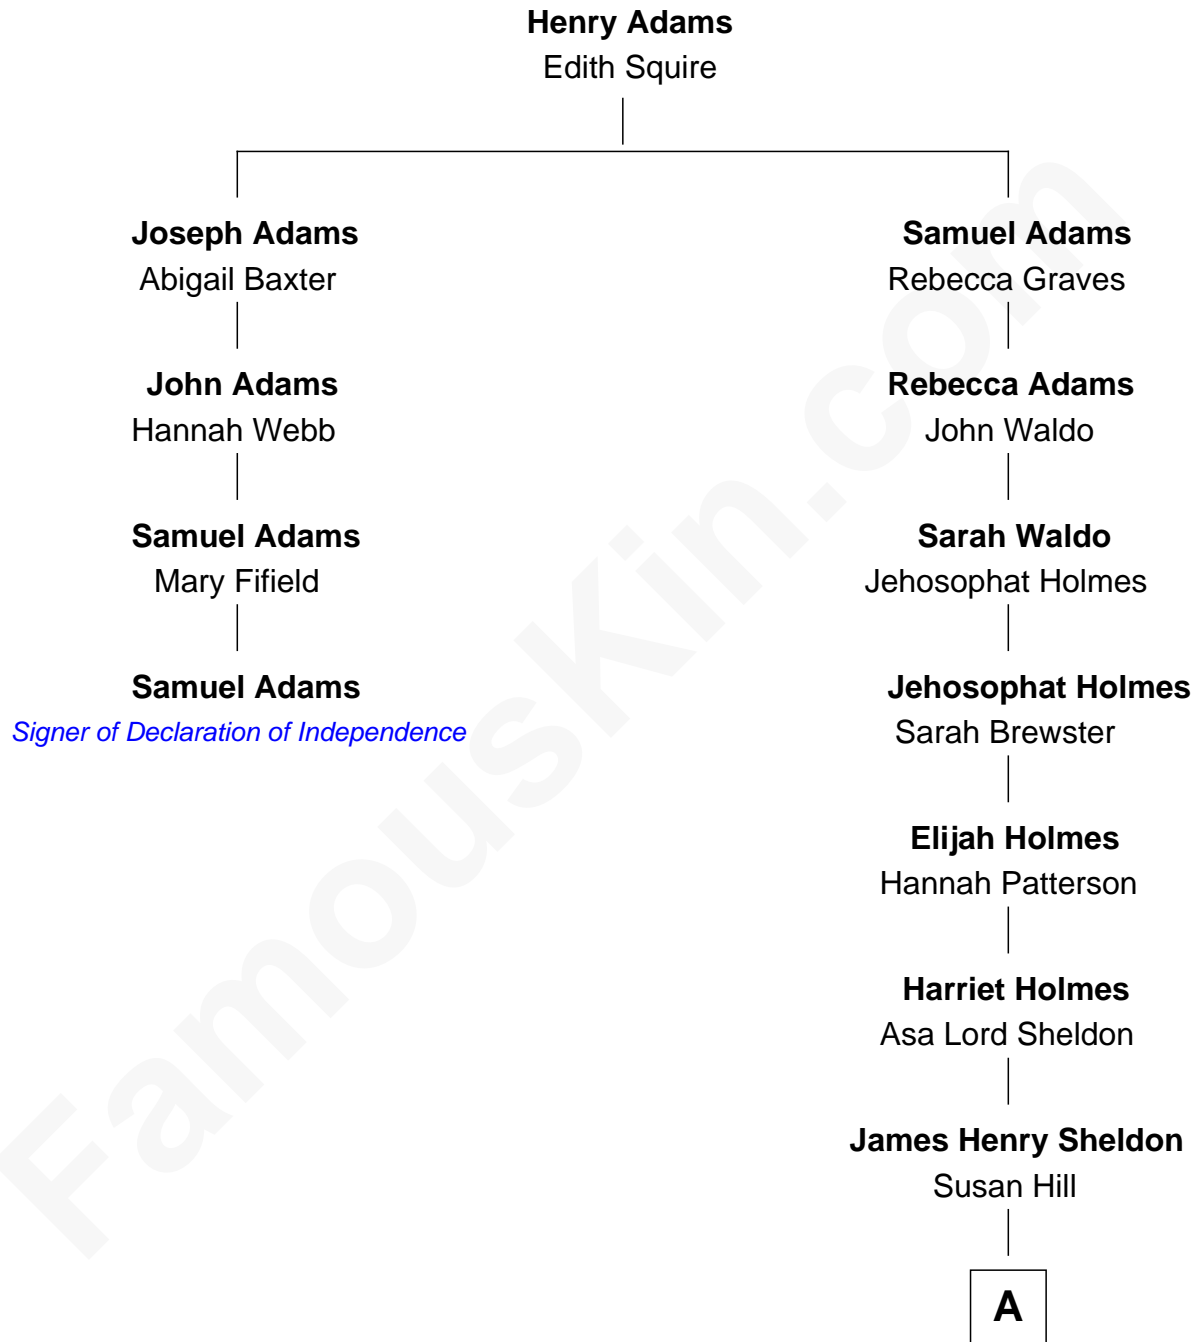

FamousKin.com

Relationship Chart of

Samuel Adams

Signer of the Declaration of Independence

3rd cousin 6 times removed of

Mamie (Doud) Eisenhower

First Lady of President Dwight Eisenhower

A

—
Mary Cornelia Sheldon

Royal Houghton Doud

—
John Sheldon Doud

Elivera Mathilda Carlson

—
Mamie (Doud) Eisenhower

First Lady of Dwight Eisenhower

FamousKin.com