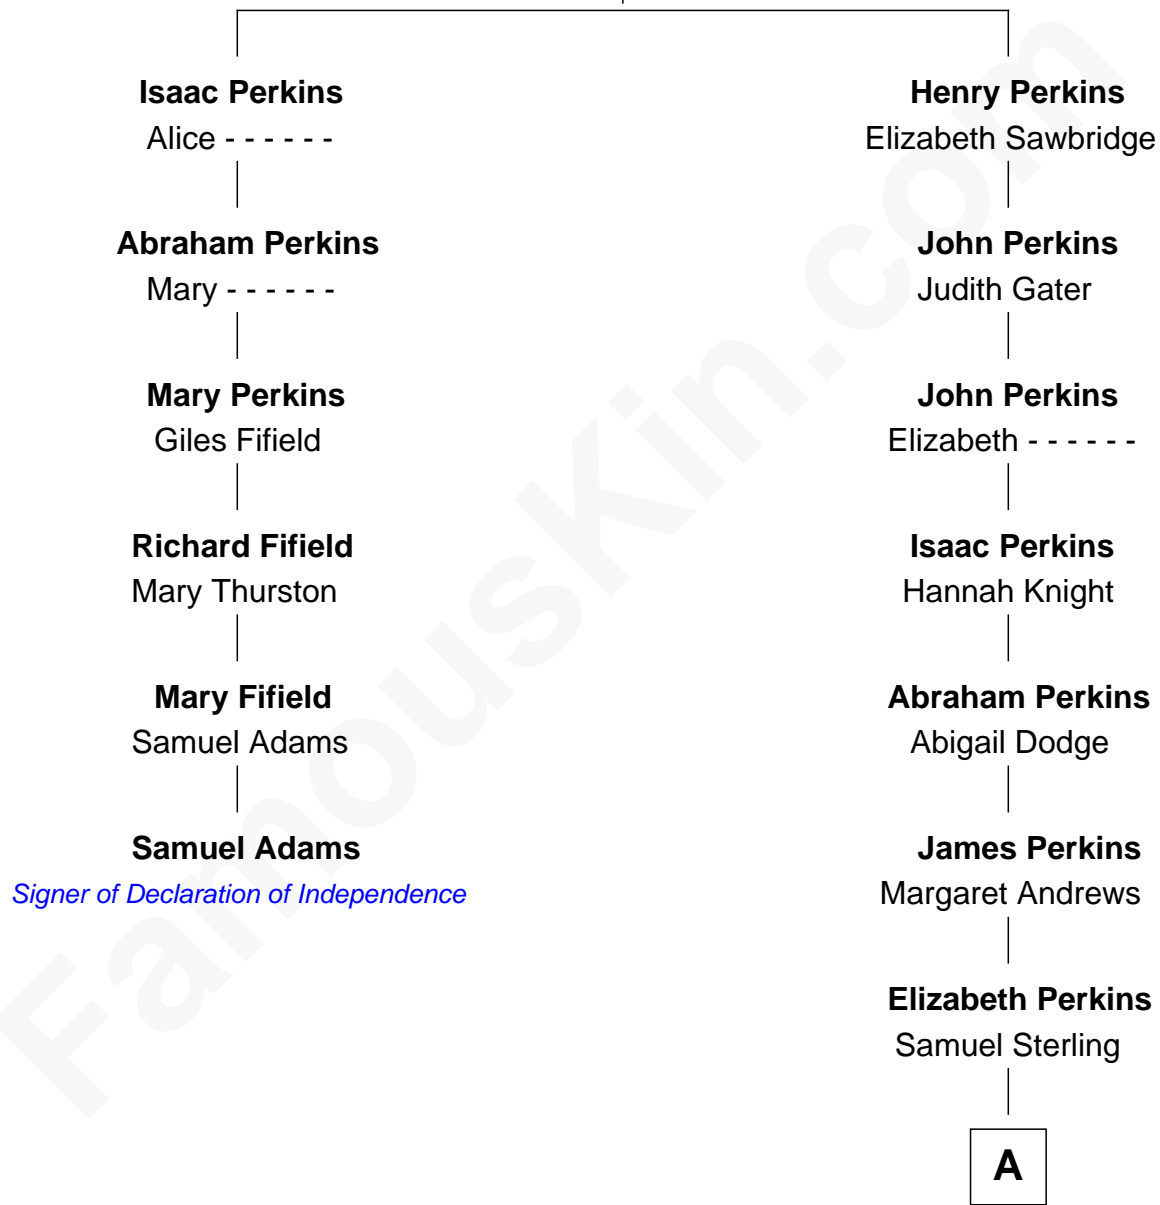

FamousKin.com

Relationship Chart of

Samuel Adams

Signer of the Declaration of Independence

5th cousin 9 times removed of

Kristen Wiig

TV and Movie Actress

Thomas Perkins

Alice - - - - -

A

Elizabeth Sterling

William Ross

Eliza Irene Ross

Peter P. Loop

Sarah Eliza Loop

Sidney B. Roby