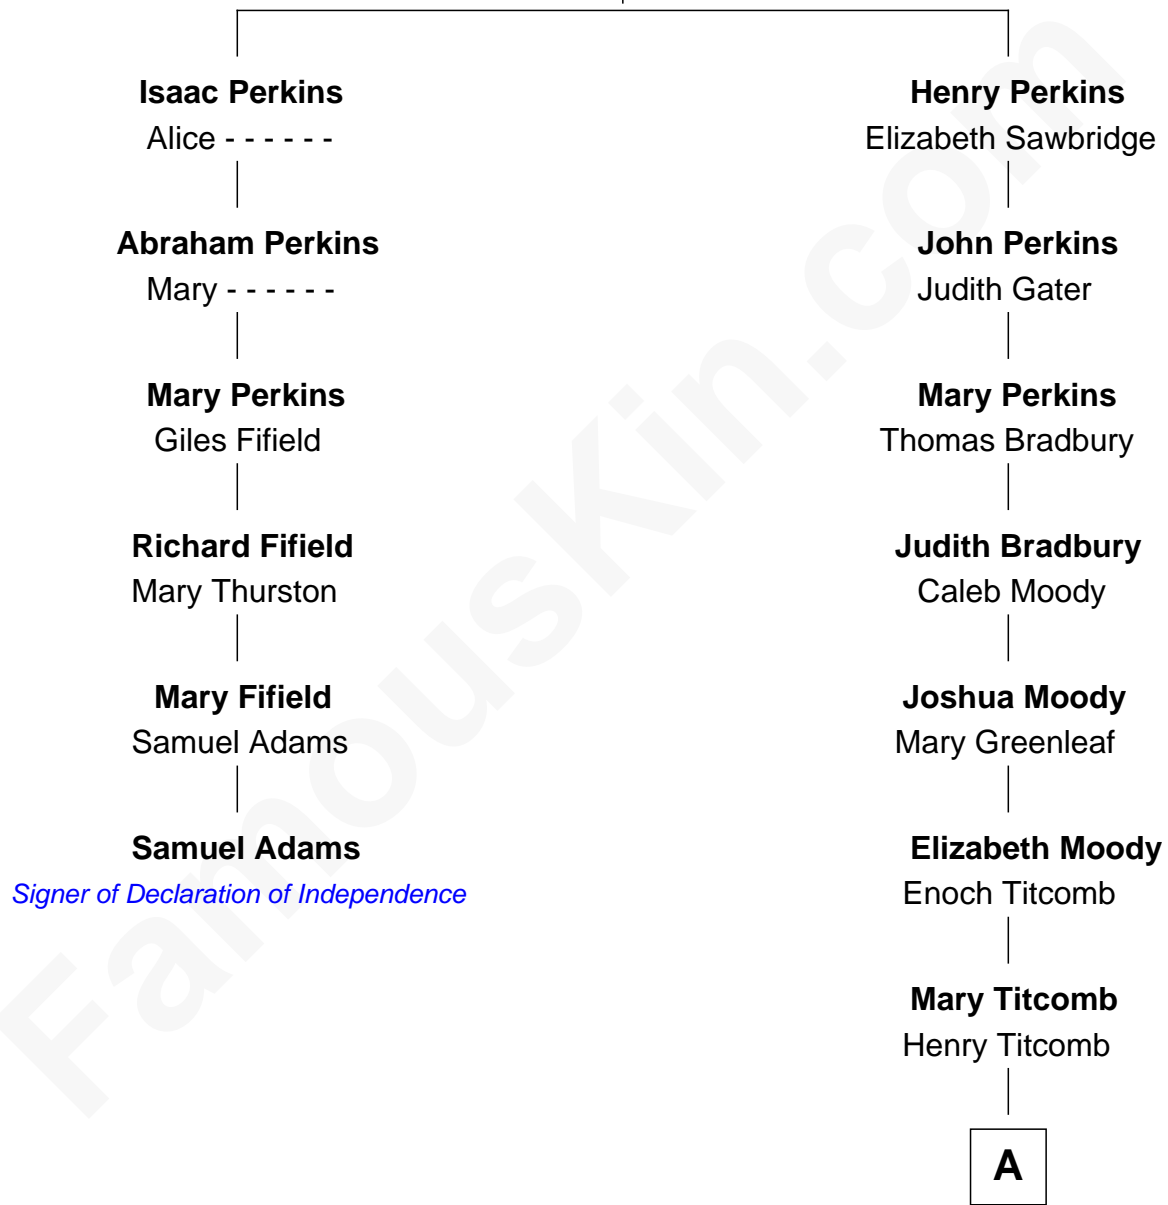

FamousKin.com

Relationship Chart of

Samuel Adams

Signer of the Declaration of Independence

5th cousin 9 times removed of

Charlie Day

TV and Movie Actor

Thomas Perkins

Alice - - - - -

A

Henry Titcomb
Abigail Whitmore

Silas Titcomb
Hannah Moody Sawyer

Caroline Harrod Titcomb
Rev. William Sewall

Rev. John Ladd Sewall
Katharine Mussey Hartwell

Katharine Mussey Sewall
Roswell Mears Austin