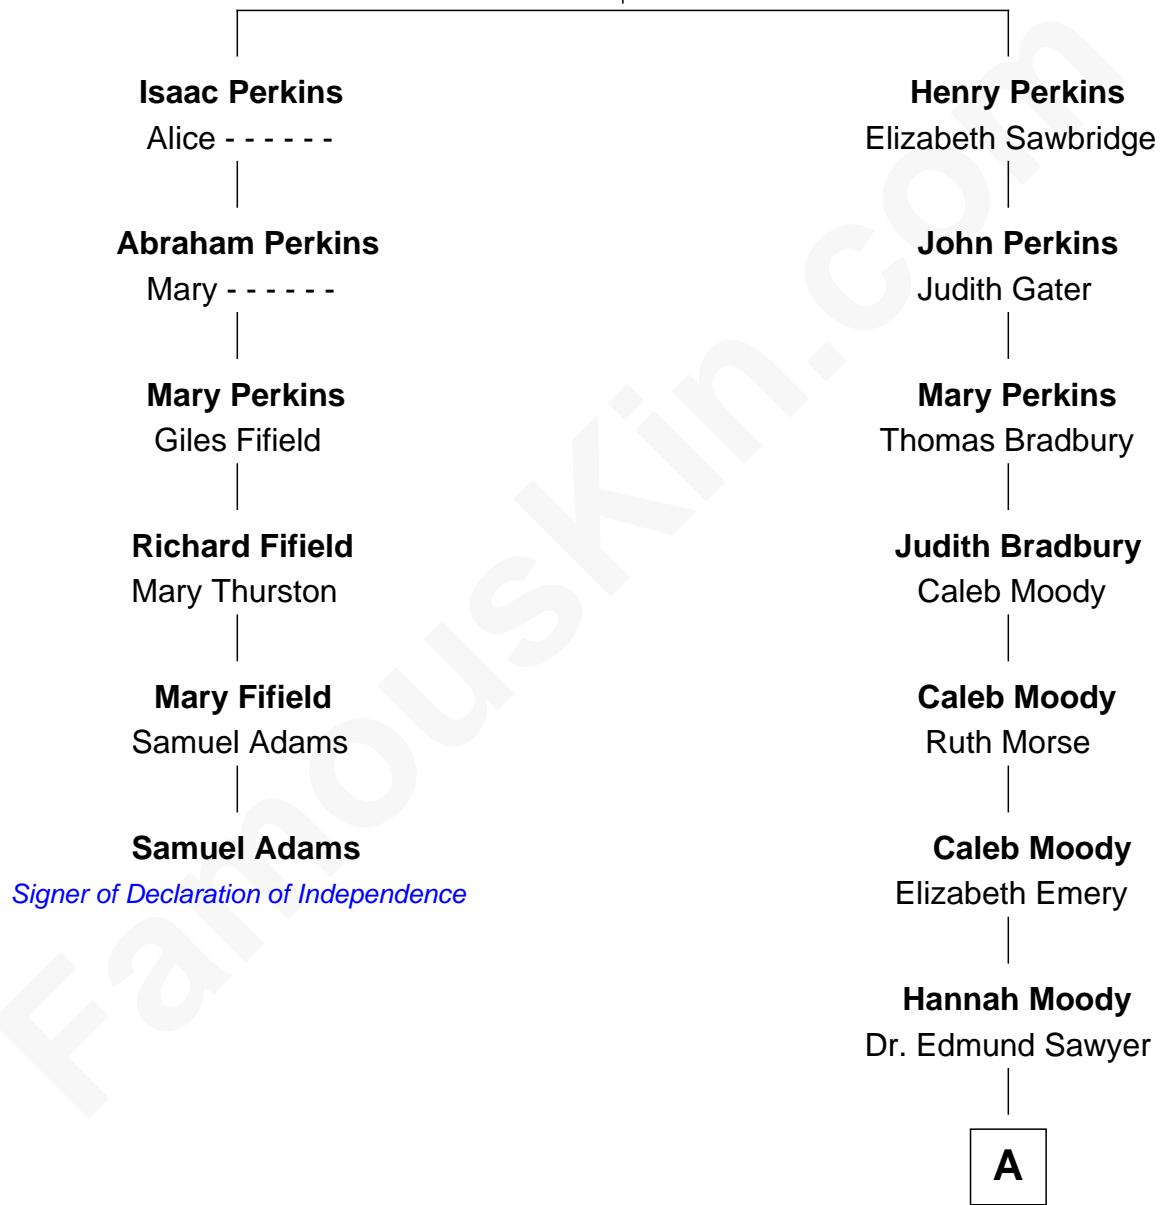

FamousKin.com

Relationship Chart of

Samuel Adams

Signer of the Declaration of Independence

5th cousin 7 times removed of

Sam Waterston

Stage, TV and Movie Actor

Thomas Perkins

Alice - - - - -

A

Enoch Sawyer
Judith Greenleaf

Anna Greenleaf Sawyer
Amos Atkinson

Edward Atkinson
Mary Caroline Heath

Robert Whitman Atkinson
Ellizabeth Bispham Page

Alice Tucker Atkinson
George Chychele Waterston