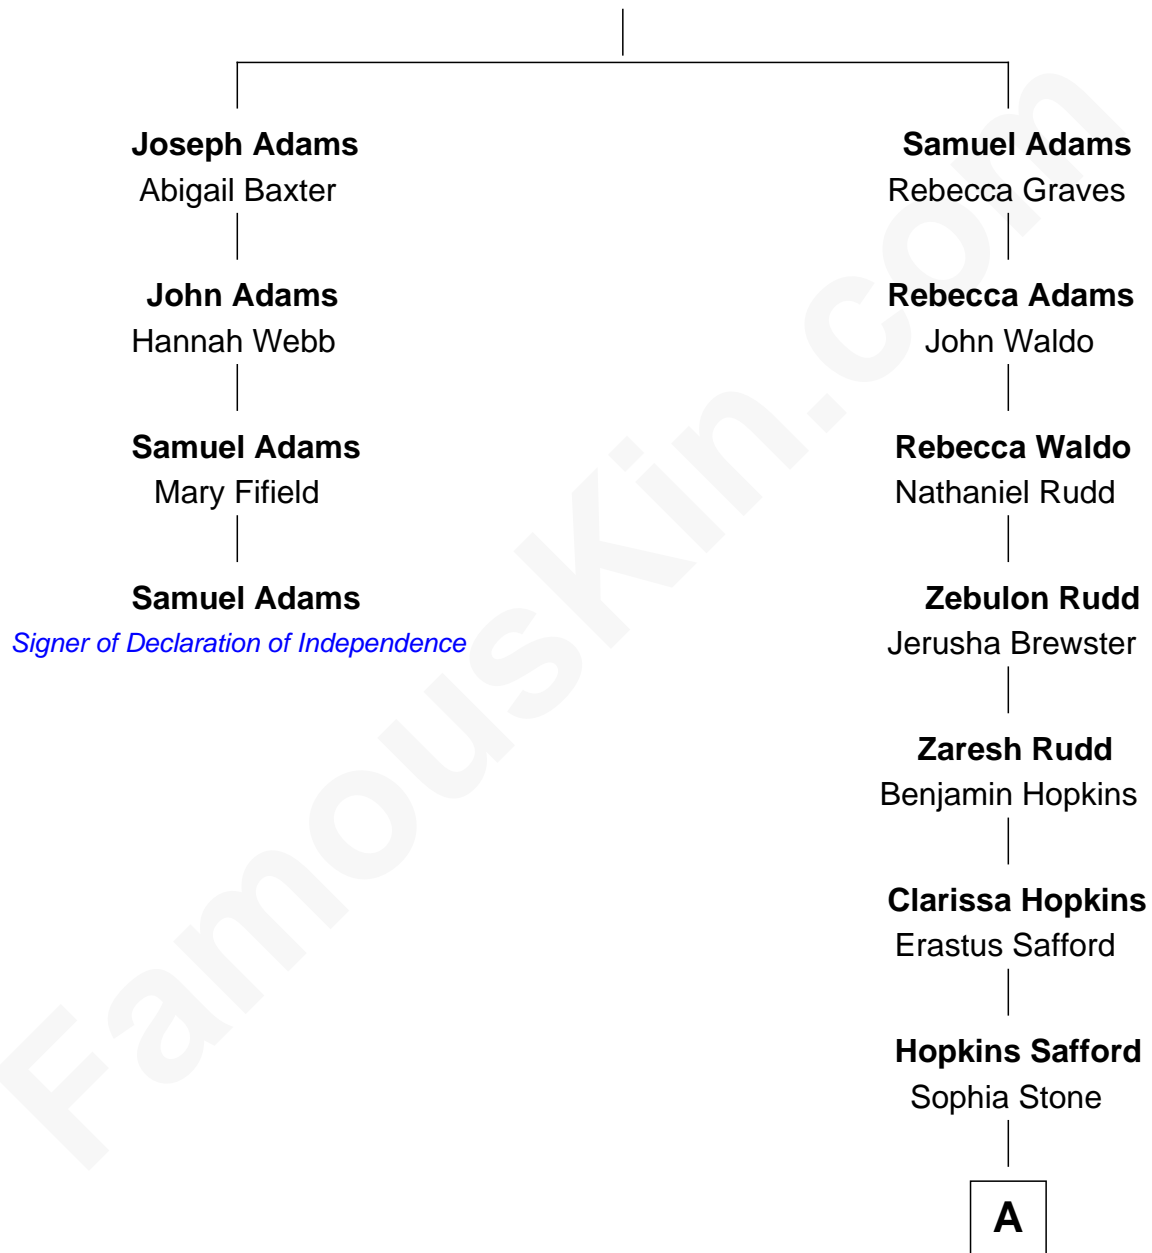

## Relationship Chart of

### Samuel Adams

*Signer of the Declaration of Independence*

3rd cousin 10 times removed of

**Ava Michelle**

*Model and Actress*

**Henry Adams**

Edith Squire

**A**

**Mahala Julia Safford**

Heman Hunt

**John Jed Hunt**

Anna F. Holyoke

**Flavilla May Hunt**

Charles Thompson Gray

**Ruth Marion Gray**

George William Cota