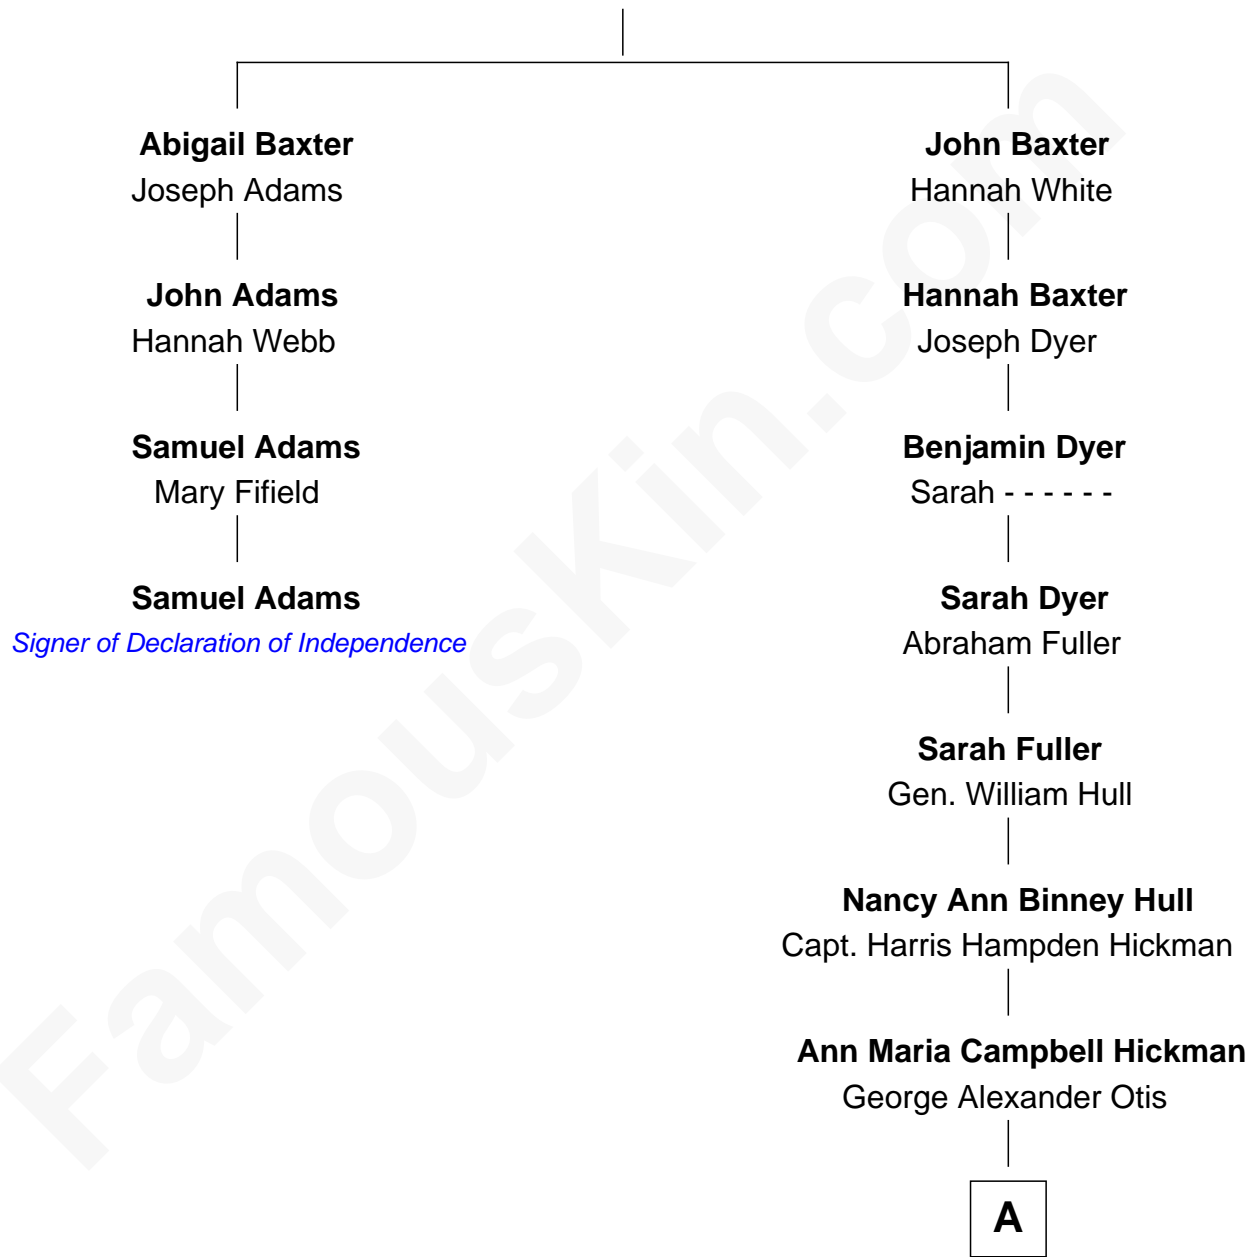

## Relationship Chart of

### Samuel Adams

*Signer of the Declaration of Independence*

3rd cousin 8 times removed of

**George Winston**  
*New Age Pianist*

**Gregory Baxter**  
Margaret - - - - -

A

Dr. George Alexander Otis

Pauline Clark Baur

Anna Marie Otis

Isaac Winston

George Otis Winston

Helen Comfort Stagg

George Otis Winston

Mary Annabel Bohannon

George Winston

*New Age Pianist*