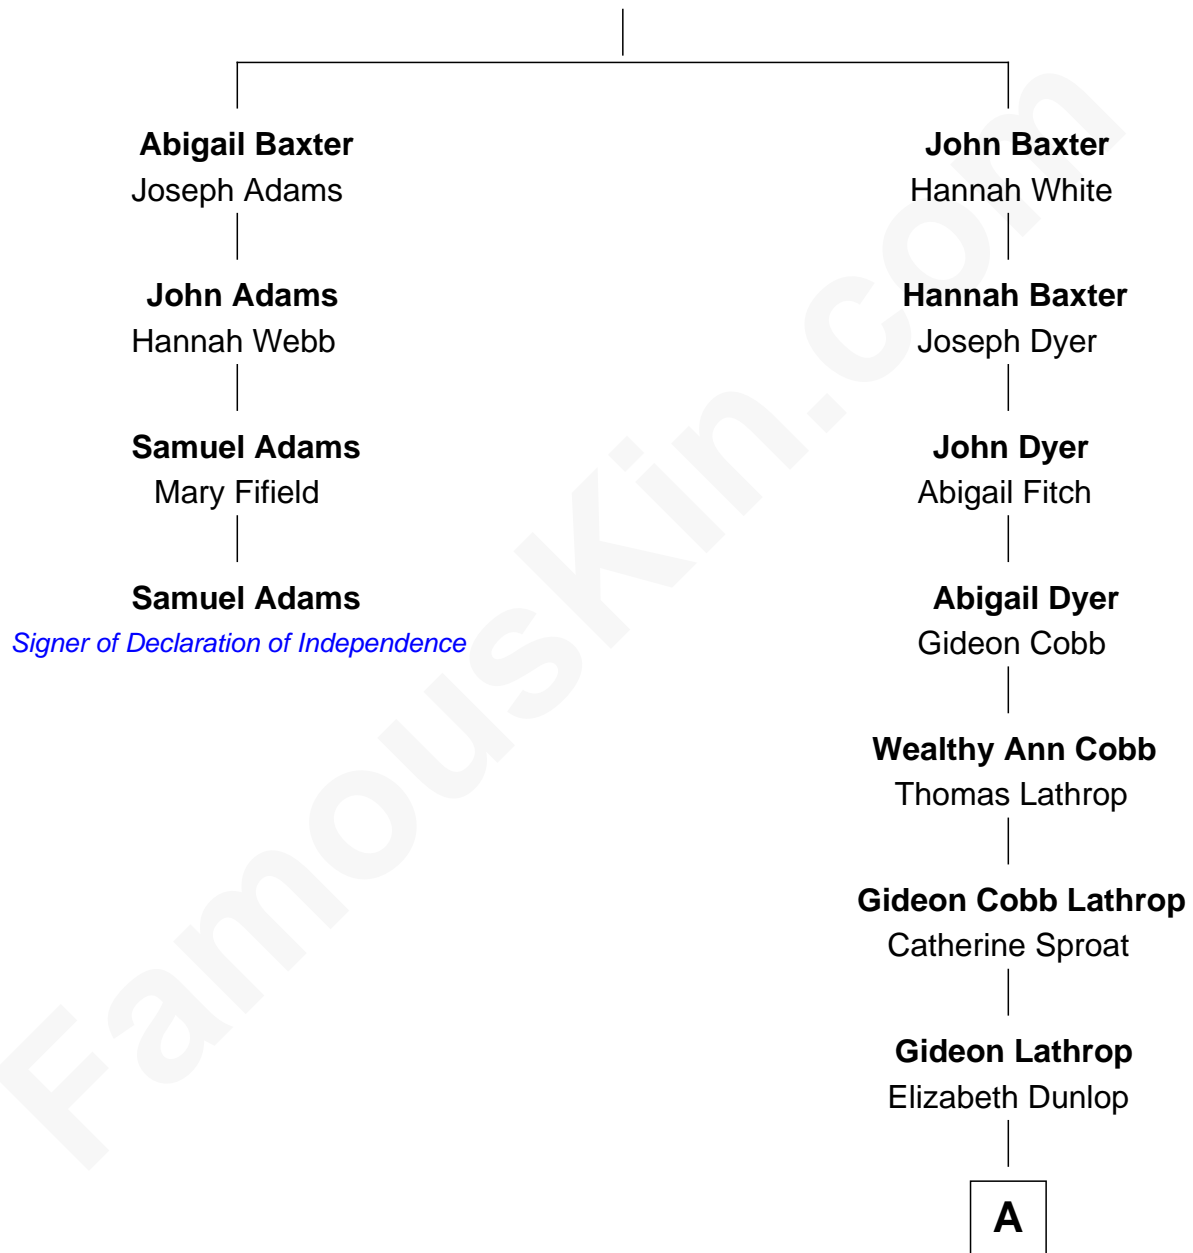

FamousKin.com

Relationship Chart of

Samuel Adams

Signer of the Declaration of Independence

3rd cousin 7 times removed of

Ann B. Davis

TV Actress

Gregory Baxter

Margaret - - - - -

A

Helen Elizabeth Lathrop

Francis H. Stott

Arthur Curtiss Stott

Harriet E. Evans

Marguerite Stott

Cassius Miles Davis