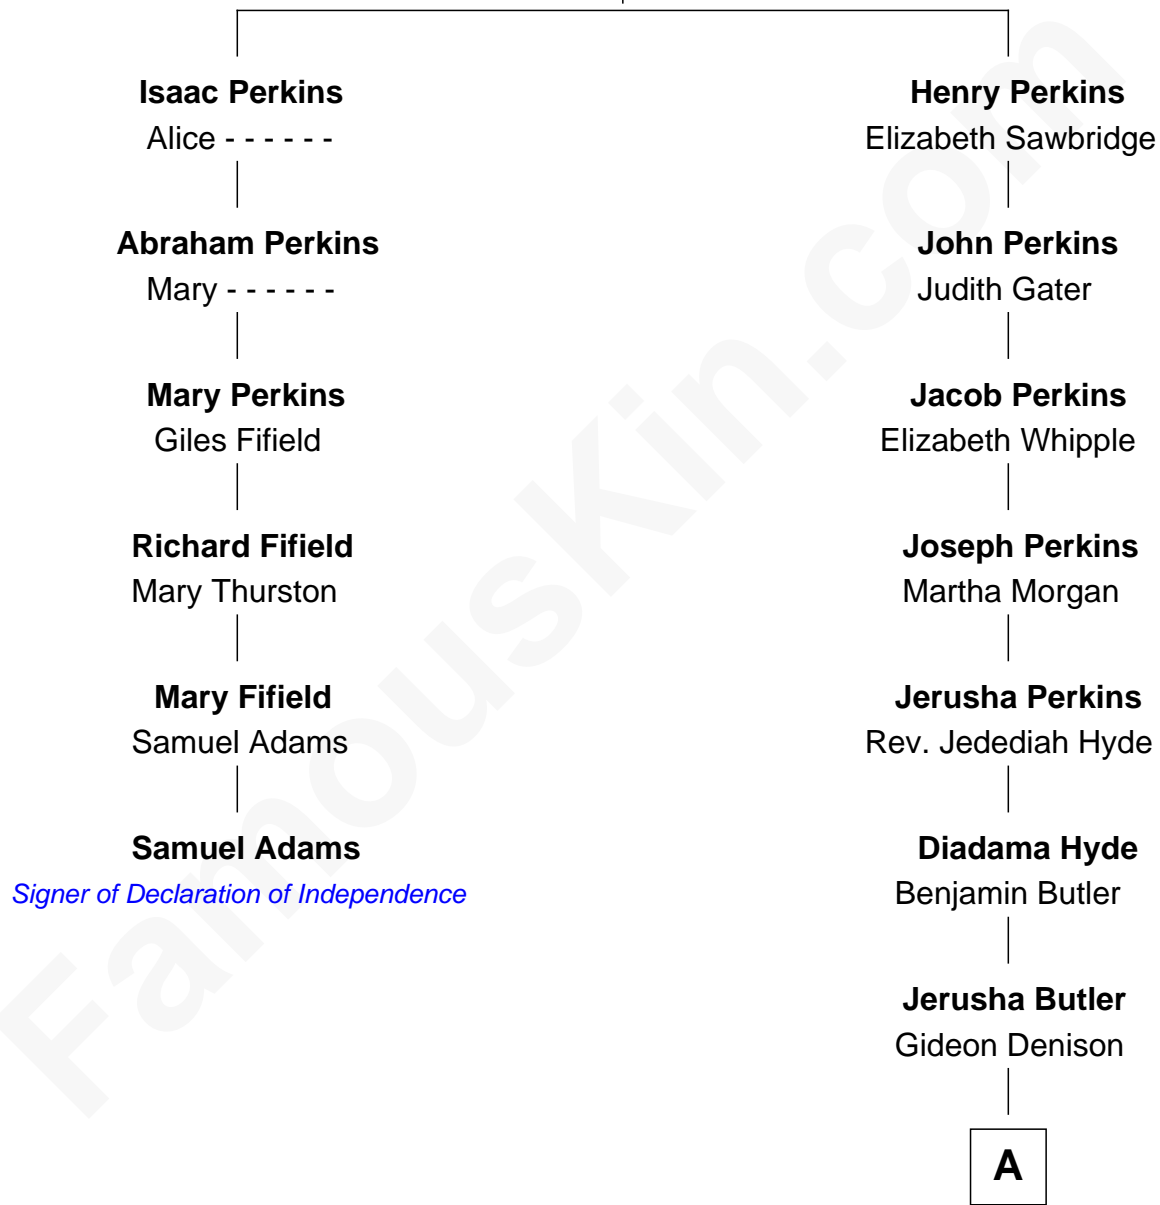

FamousKin.com

Relationship Chart of

Samuel Adams

Signer of the Declaration of Independence

5th cousin 8 times removed of

Parker Stevenson

TV and Movie Actor

Thomas Perkins

Alice - - - - -

A

Minerva Denison

Commodore John Rodgers

Louisa Rodgers

Maj. Gen. Montgomery Cunningham Meigs

Mary Montgomery Meigs

Col. Joseph Hancock Taylor