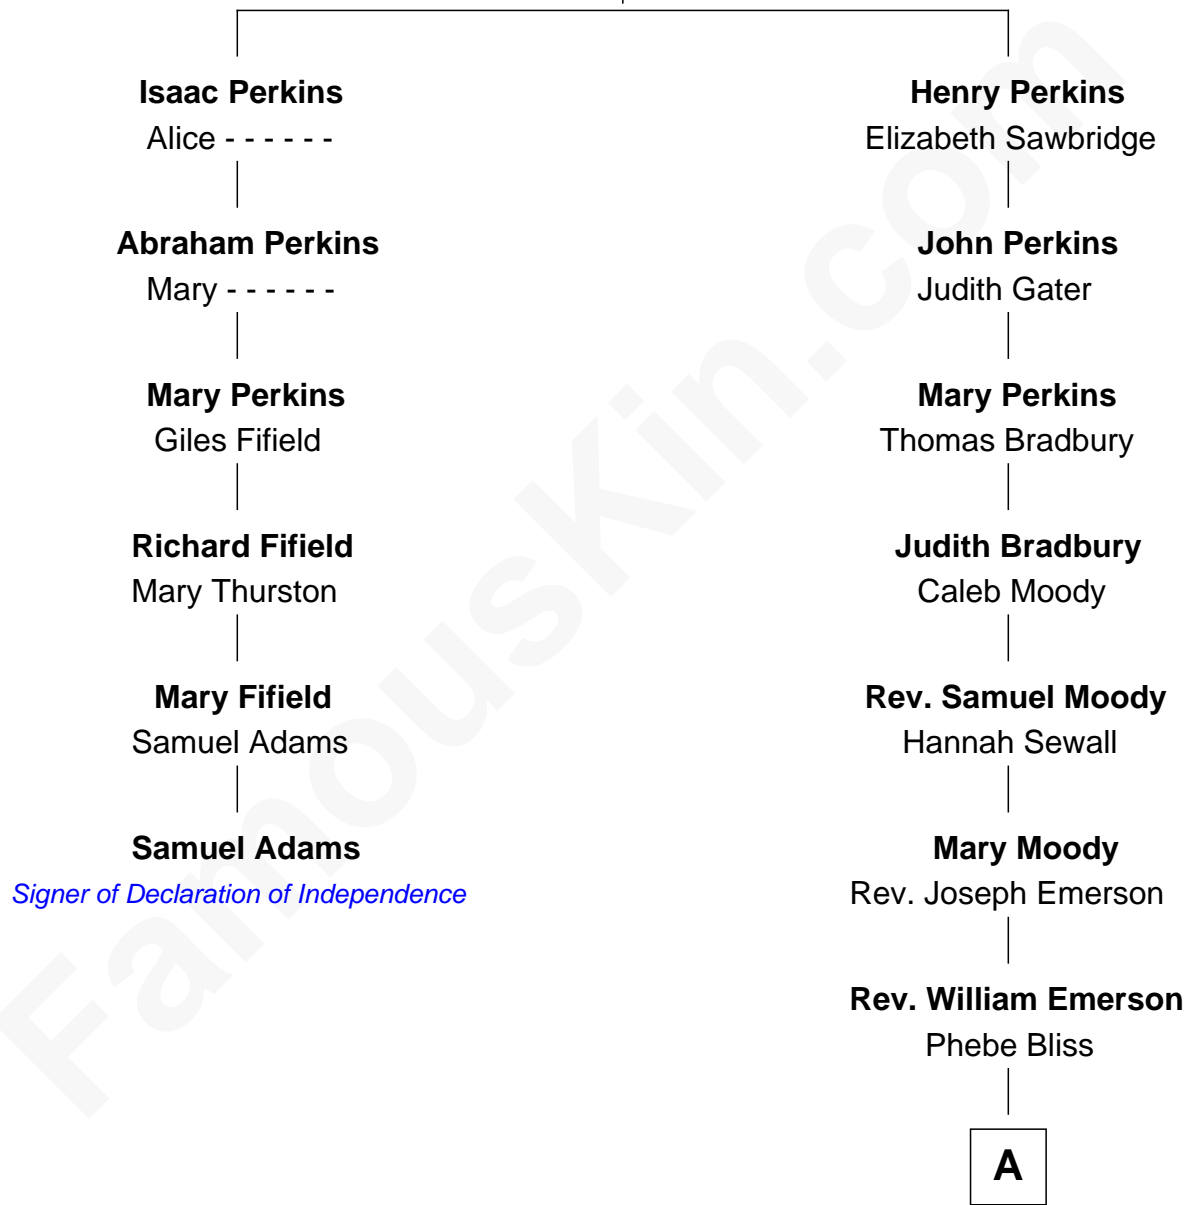

## Relationship Chart of

### Samuel Adams

*Signer of the Declaration of Independence*

5th cousin 3 times removed of

### Ralph Waldo Emerson

*American Poet*

**Thomas Perkins**

Alice - - - - -

**A**

Rev. William Emerson

Ruth Haskins

Ralph Waldo Emerson