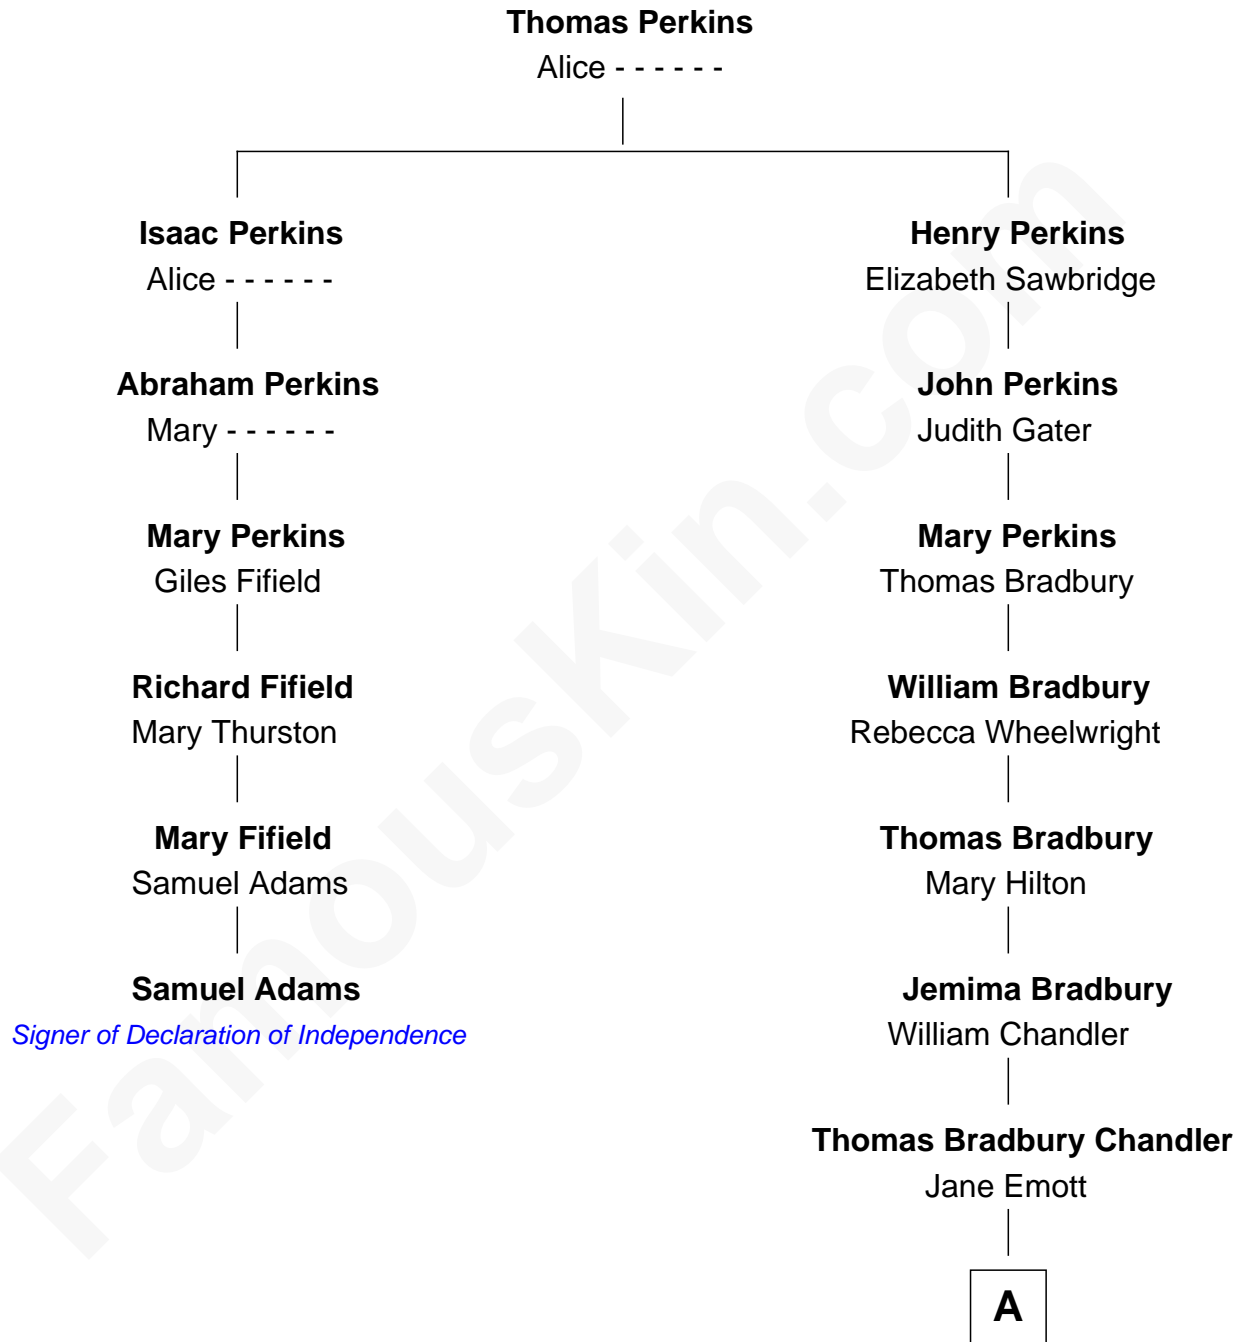

FamousKin.com

Relationship Chart of

Samuel Adams

Signer of the Declaration of Independence

5th cousin 8 times removed of

Christopher Reeve
Movie Actor

A

Elizabeth Catherine Chandler

Elias Bailey Dayton

Aaron Ogden Dayton

Mary B. Tuft

Katherine Irving Dayton

Henry Baldwin

Margaretta Willis Baldwin

Augustus Henry Reeve

Richard Henry Reeve