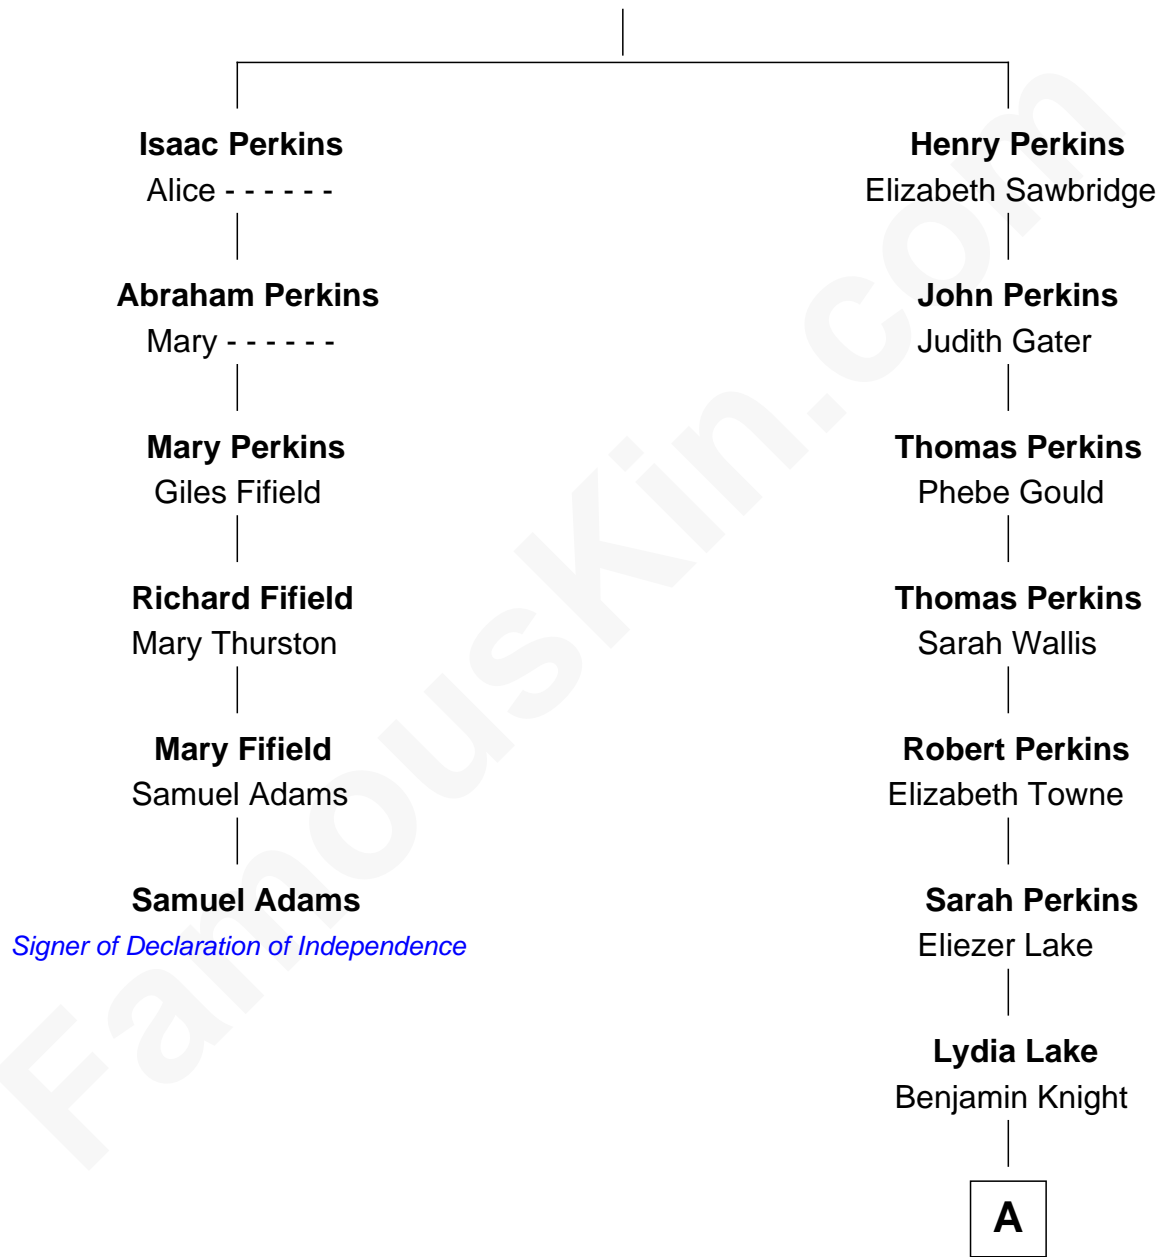

## Relationship Chart of

### Samuel Adams

*Signer of the Declaration of Independence*

5th cousin 5 times removed of

### Grace (Goodhue) Coolidge

*First Lady of President Calvin Coolidge*

**Thomas Perkins**

Alice - - - - -

**A**

—  
**Mehitable Knight**  
Ebenezer Goodhue

—  
**Benjamin Goodhue**  
Caroline Andrews

—  
**Andrew Issaclar Goodhue**  
Lemira A. Barrett