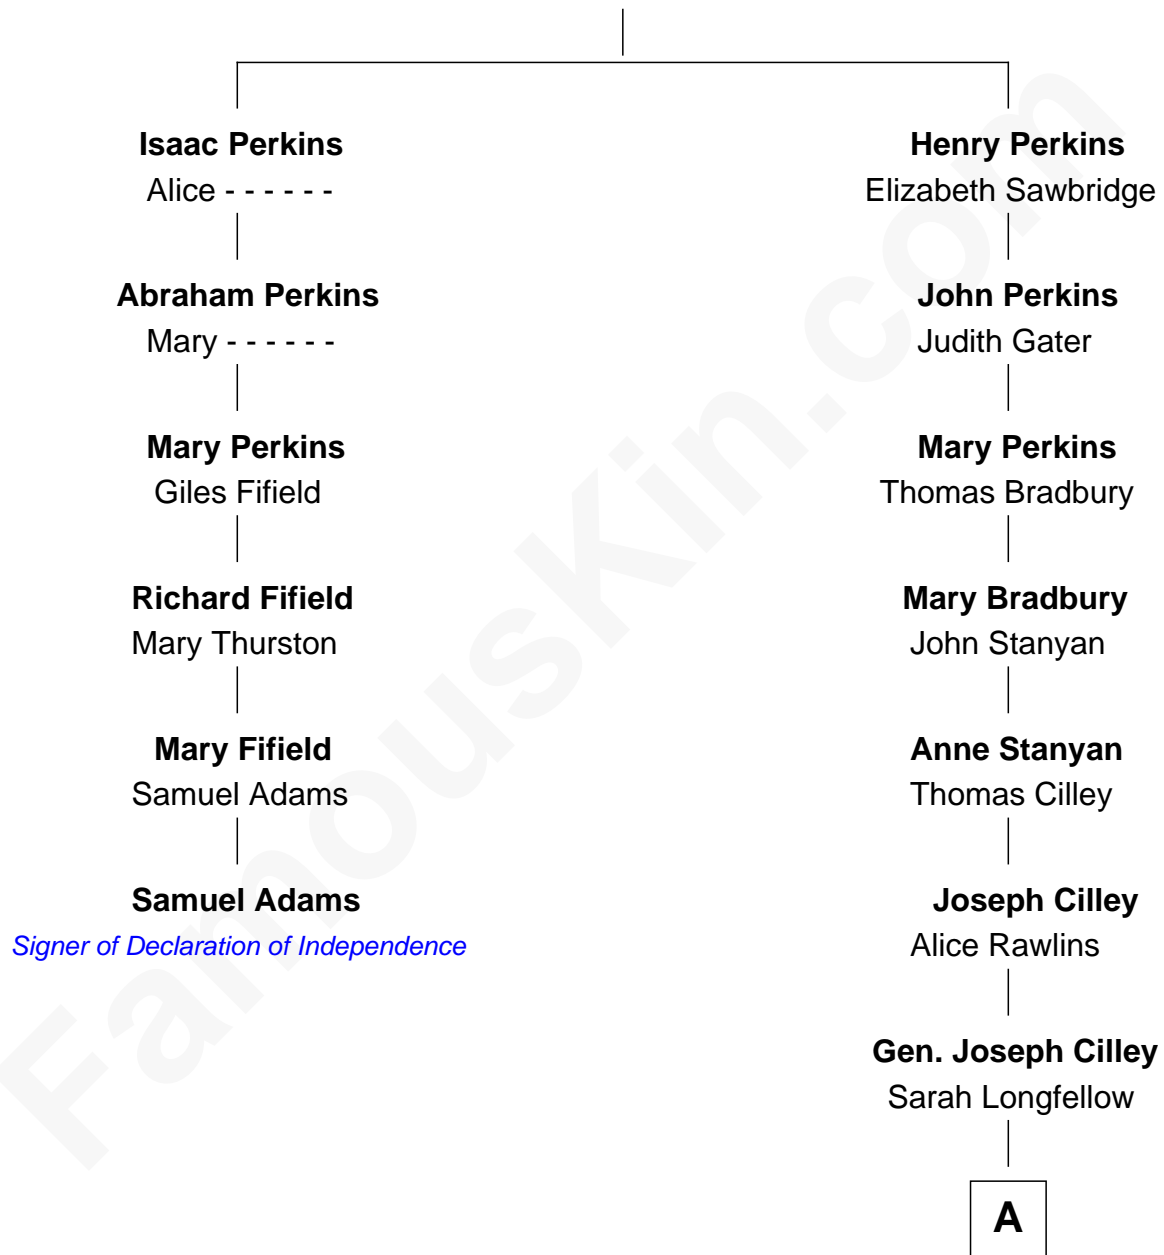

## Relationship Chart of

### Samuel Adams

*Signer of the Declaration of Independence*

5th cousin 7 times removed of

**Alan Shepard**

*Mercury and Apollo Astronaut*

**Thomas Perkins**

Alice - - - - -

**A**

**Sarah Cilley**  
Col. Thomas Bartlett

**Bradbury Bartlett**  
Mary True

**Thomas Bradbury Bartlett**  
Victoria Elizabeth Williams Cilley

**Annie Elizabeth Bartlett**  
Frederick Johnson Shepard

**Alan Bartlett Shepard**  
Pauline Renza Emerson

**Alan Shepard**  
*Mercury and Apollo Astronaut*