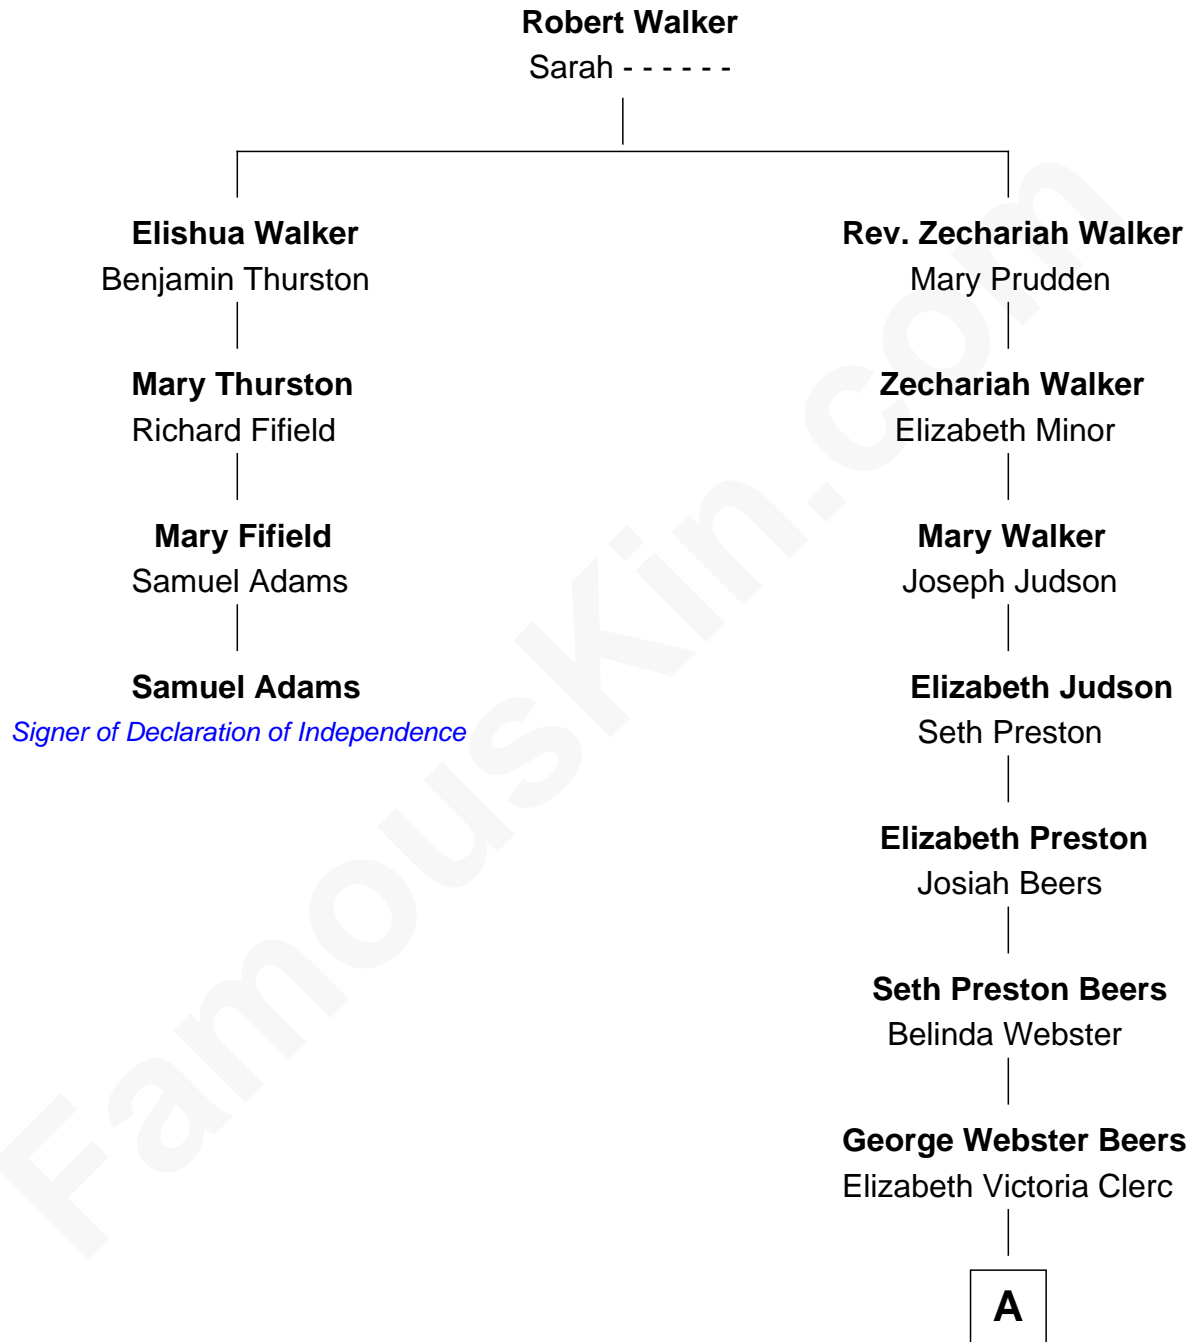

FamousKin.com

Relationship Chart of

Samuel Adams

Signer of the Declaration of Independence

3rd cousin 7 times removed of

James Spader
TV and Movie Actor

A

Henry Augustin Beers

Mary Heaton

Mary Heaton Beers

Vanderbilt Reginald Spader

Stoddard Greenwood Spader

Jean Fraser

James Spader

TV and Movie Actor