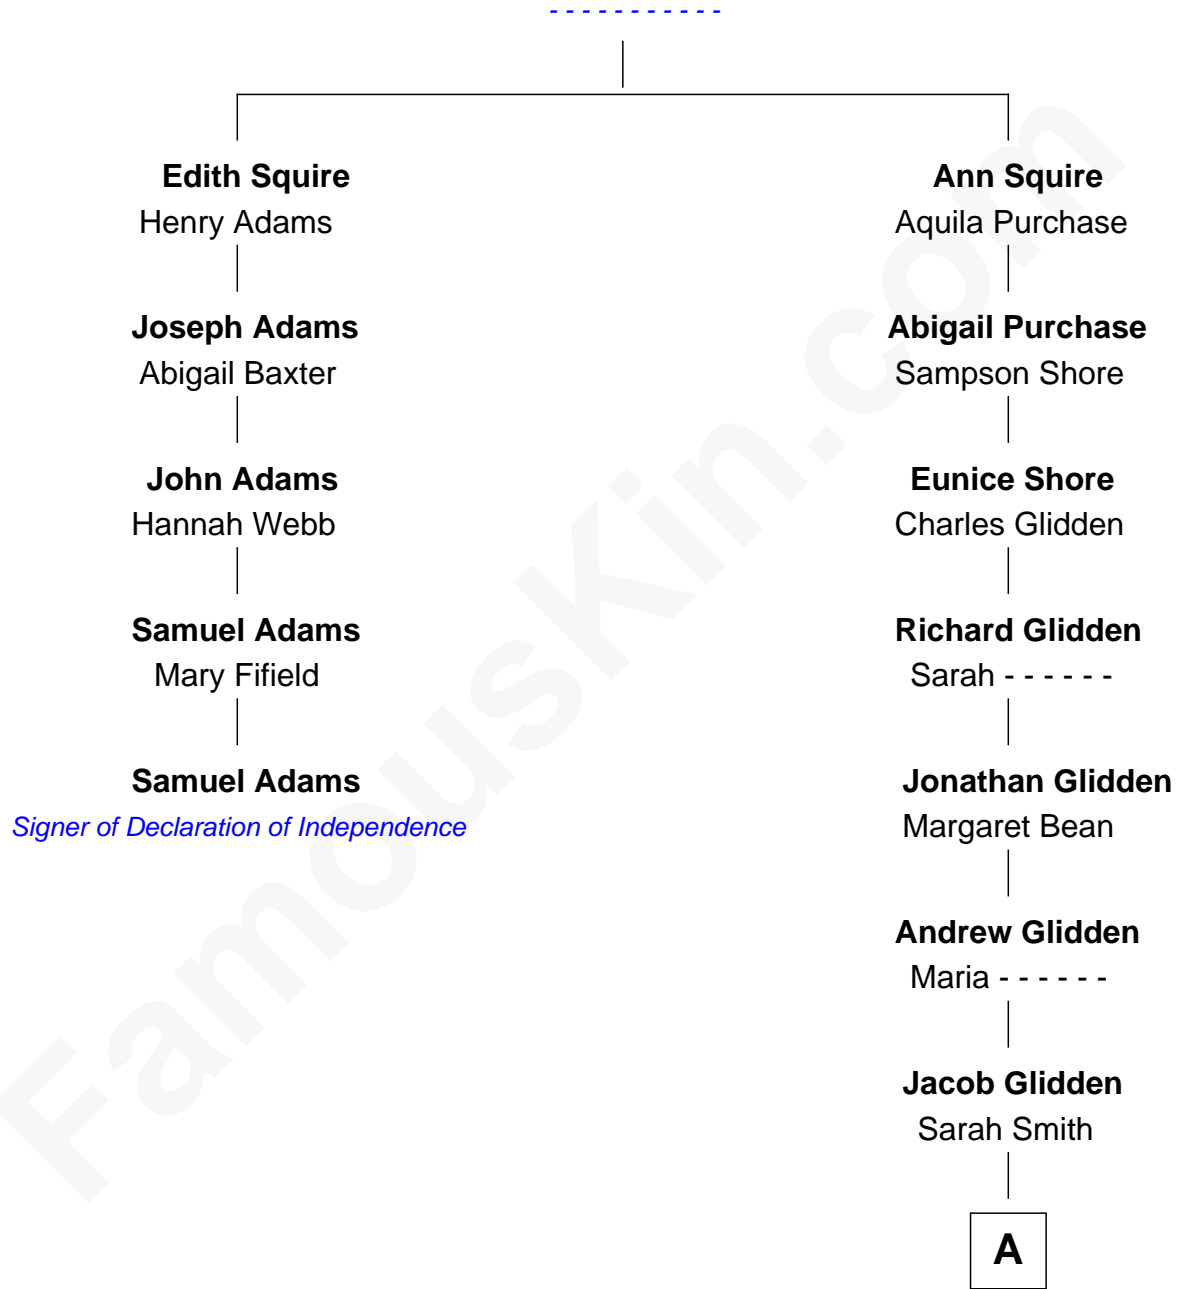

## Relationship Chart of

### Samuel Adams

*Signer of the Declaration of Independence*

4th cousin 9 times removed of

**Zac Efron**  
*Movie Actor*

Henry Squire

**A**

**Jacob Glidden**

Almira Coy

**Joseph Henry Glidden**

Frances Van Antwerp

**Elmer Joy Glidden**

Luzell Richmond

**Joseph Henry Glidden**

Helene Durgan

**June Helene Glidden**

Robert Harold Baskett

**Starla June Baskett**

David Leslie Efron

**Zac Efron**

*Movie Actor*