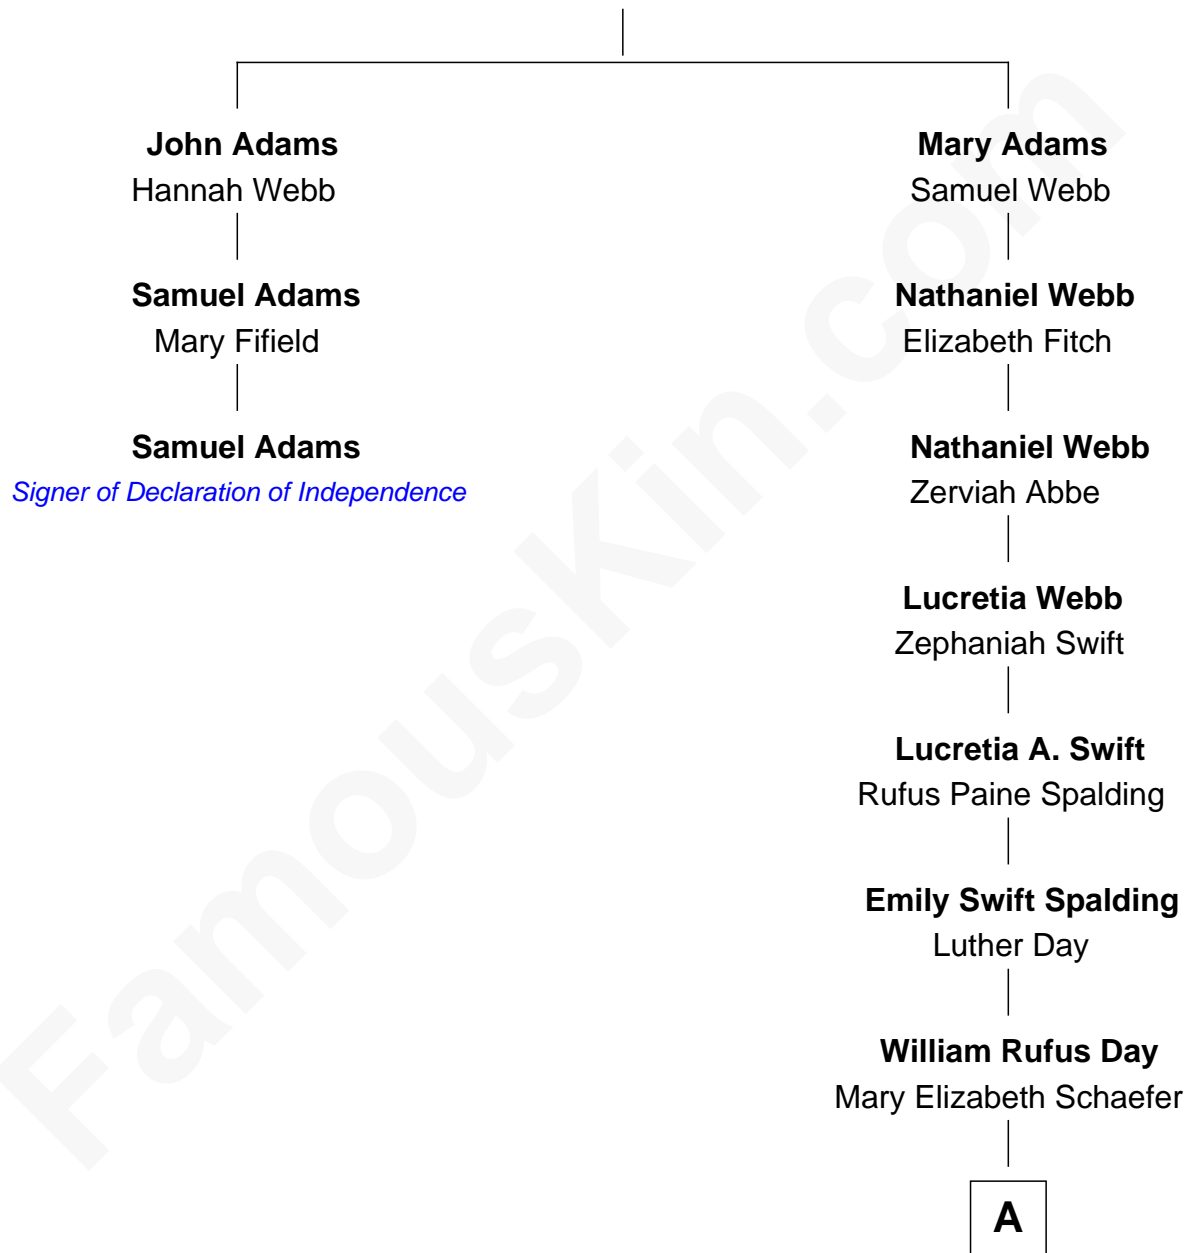

## Relationship Chart of

### Samuel Adams

*Signer of the Declaration of Independence*

2nd cousin 8 times removed of

**Anna Gunn**

*TV and Movie Actress*

**Joseph Adams**

Abigail Baxter

**A**

—  
**Luther N. Day**  
Ida McKinley Barber

—  
**Ida McKinley Day**  
Clemens Earl Gunn

—  
**Clemens Earl Gunn**  
Sharon Anna Kathryn Peters

—  
**Anna Gunn**  
*TV and Movie Actress*