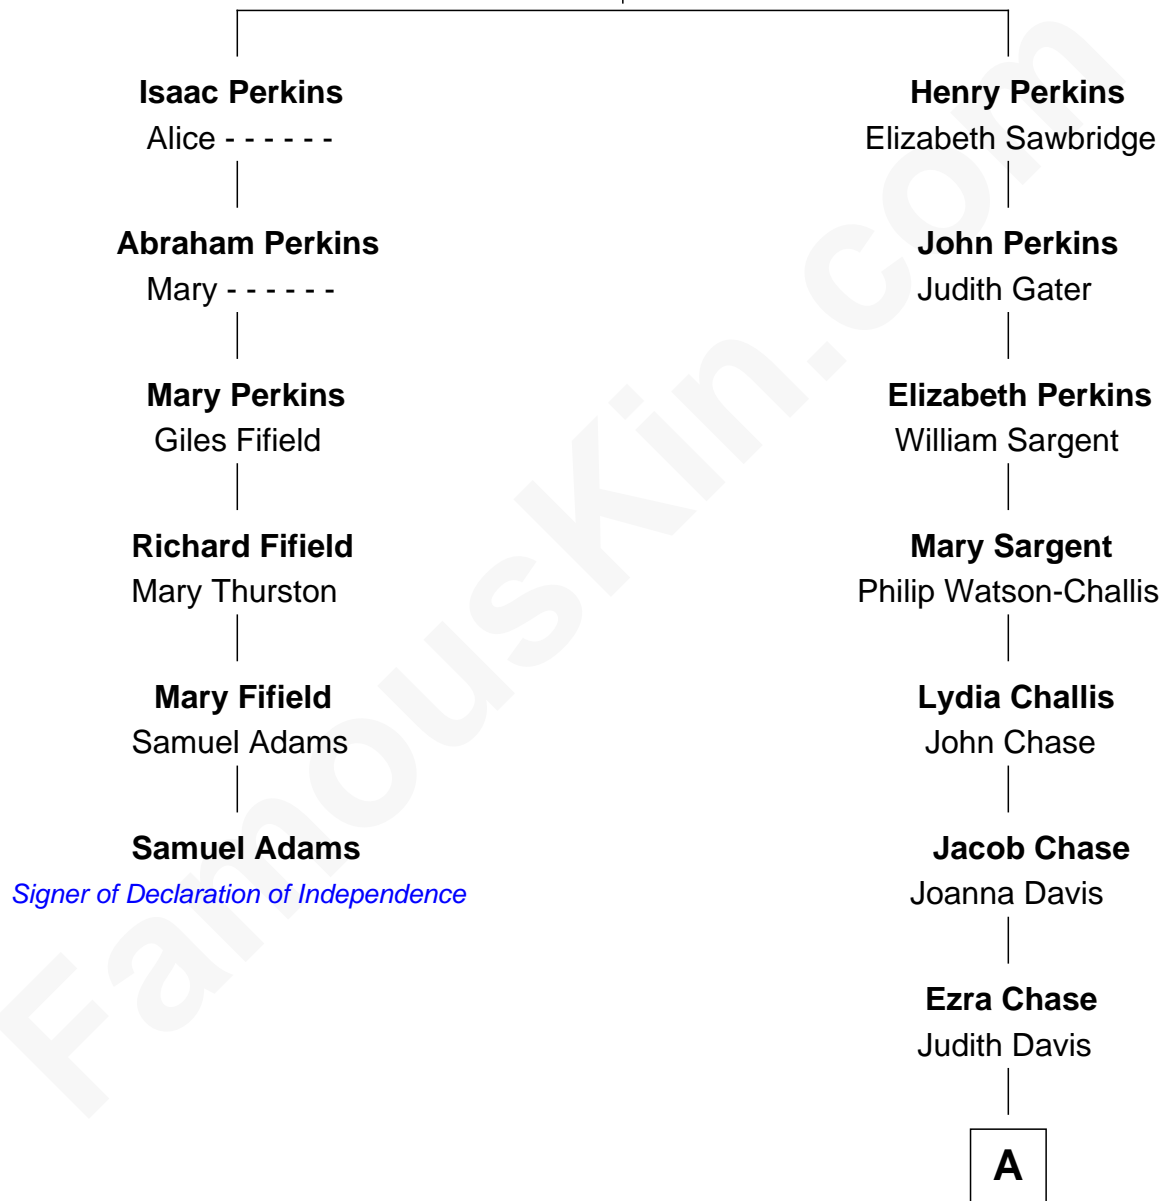

FamousKin.com

Relationship Chart of

Samuel Adams

Signer of the Declaration of Independence

5th cousin 8 times removed of

Gerald Ford

38th U.S. President

Thomas Perkins

Alice - - - - -

A

William Chase

Abigail Gove

Mary Chase

Samuel Ayer

John Varnum Ayer

Elida Vanderburgh Manney