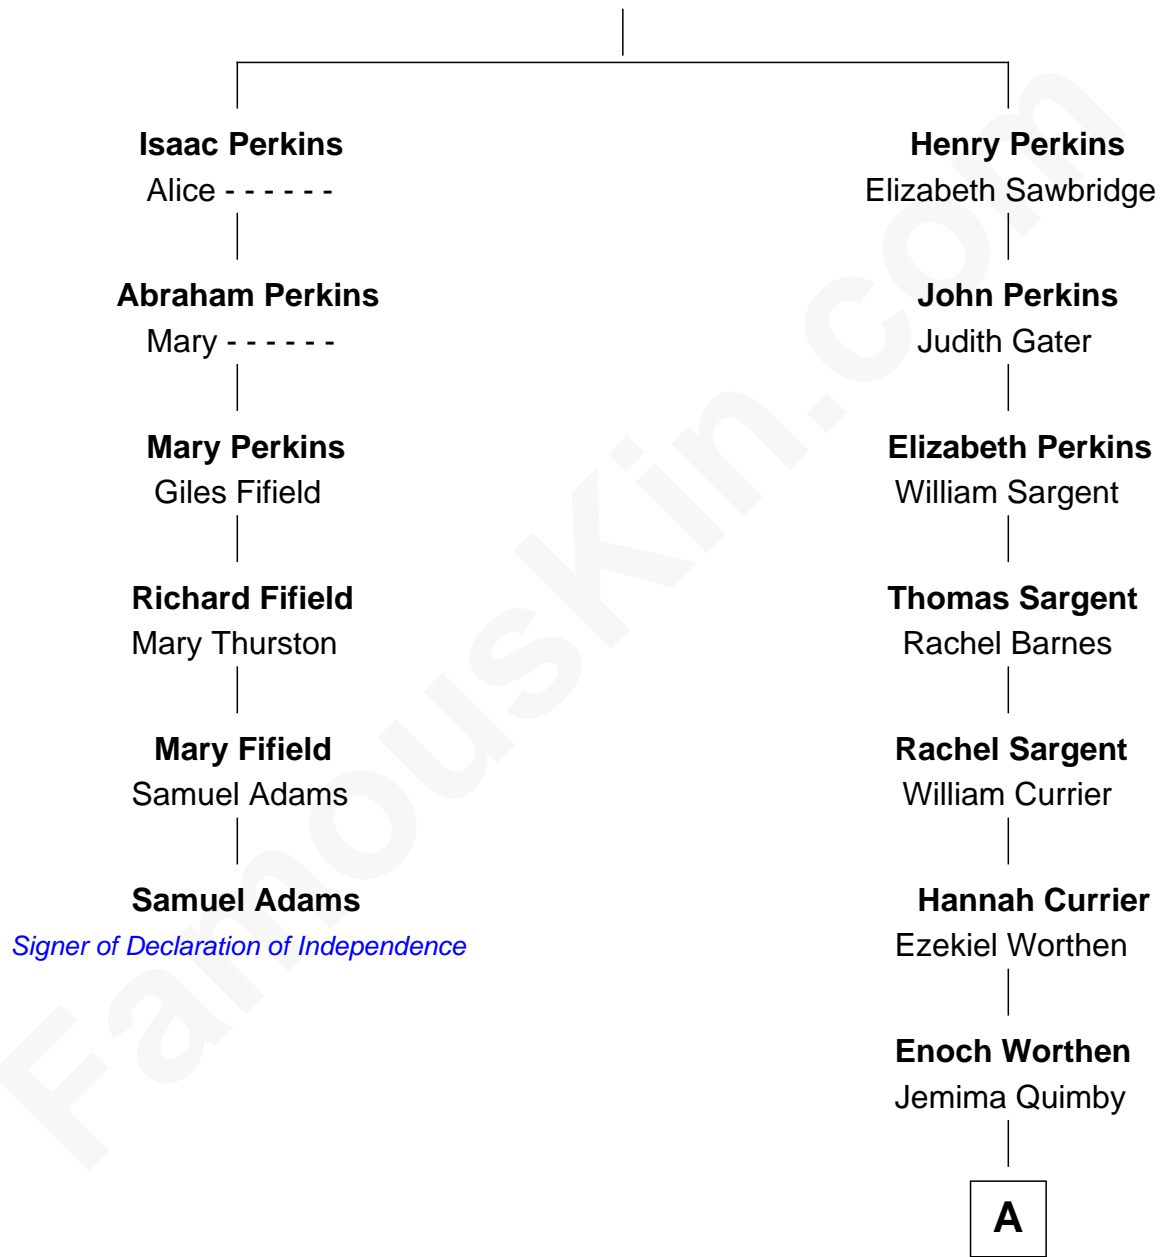

FamousKin.com

Relationship Chart of

Samuel Adams

Signer of the Declaration of Independence

5th cousin 8 times removed of

Richard Hatch

TV and Movie Actor

Thomas Perkins

Alice - - - - -

A

Sarah Worthen

Joseph Perkins

Joseph Perkins

Elisabeth Odlin

Woodbridge Odlin Perkins

Adaline S. Osgood

Bertha Adeline Perkins

Lieutus Moody Rogers

Leah Perkins Rogers

Charles Wesley Hatch

John Raymond Hatch

Elizabeth White

Richard Hatch

TV and Movie Actor