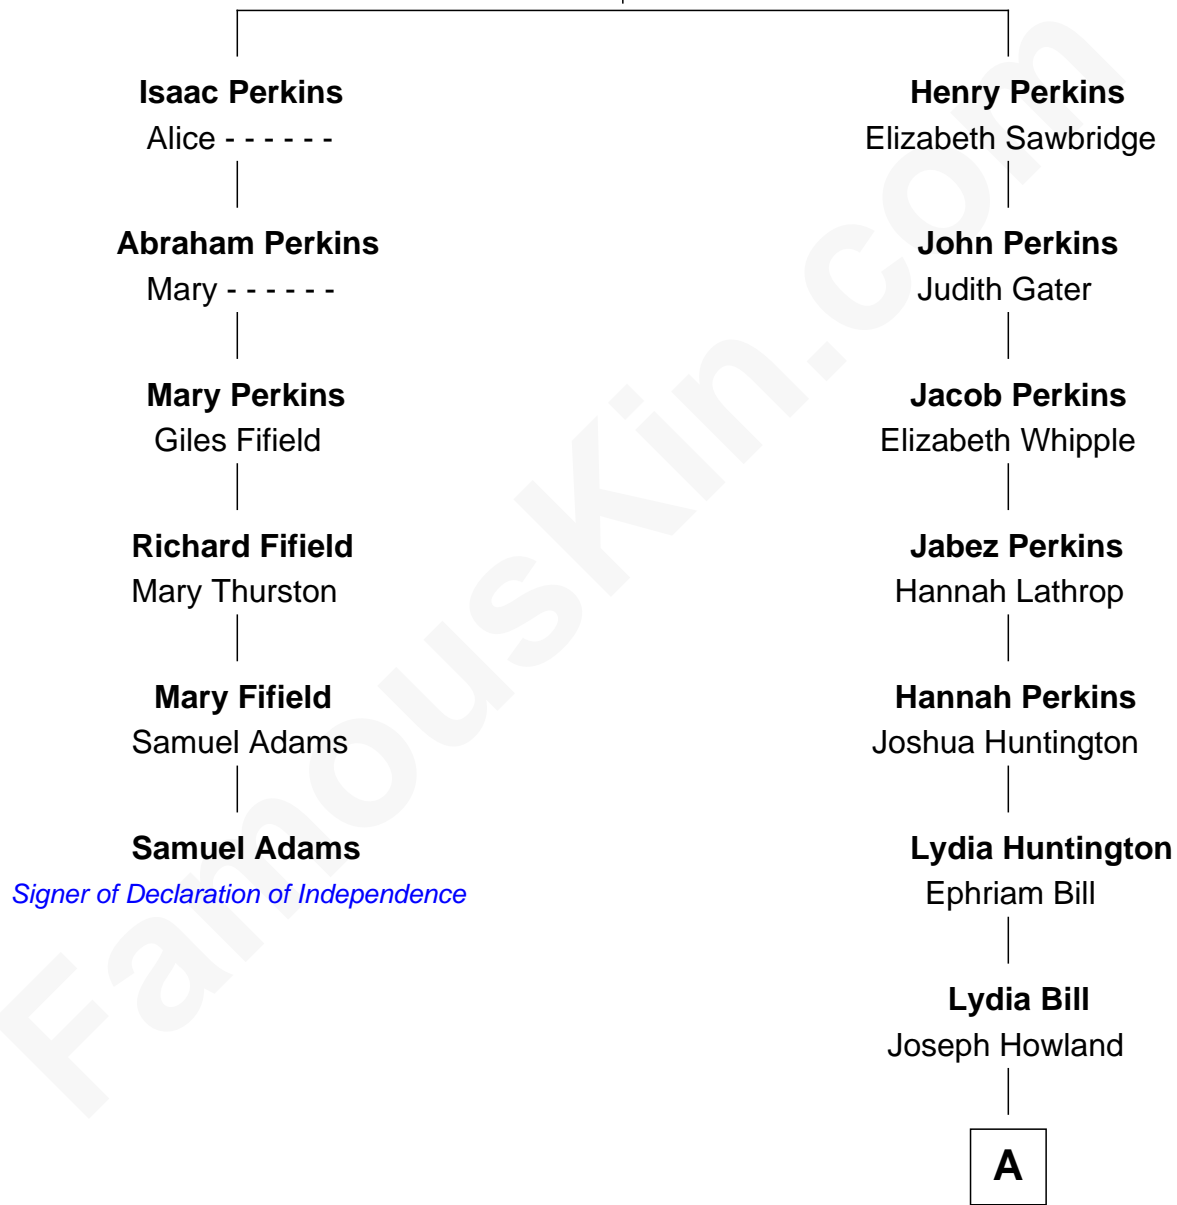

## Relationship Chart of

### Samuel Adams

*Signer of the Declaration of Independence*

5th cousin 5 times removed of

### Franklin D. Roosevelt

*32nd U.S. President*

**Thomas Perkins**

Alice - - - - -

**A**

—  
**Susan Howland**

John Aspinwall

—  
**Mary Rebecca Aspinwall**

Isaac Daniel Roosevelt

—  
**James Roosevelt**

Sara Delano

—  
**Franklin D. Roosevelt**

*32nd U.S. President*

FamousKin.com