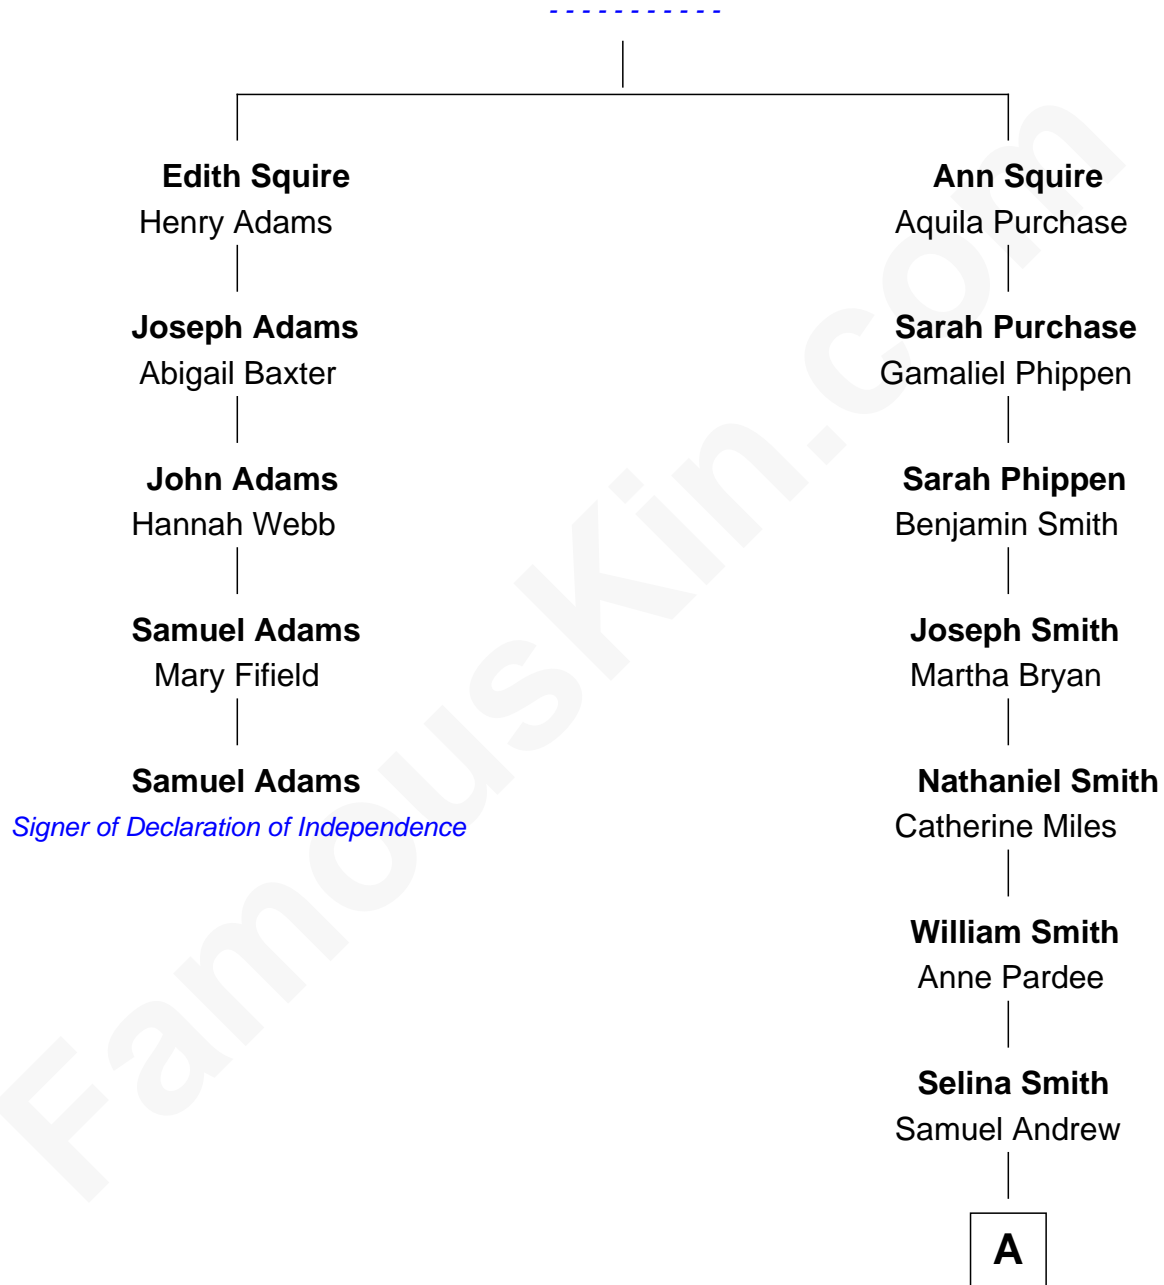

## Relationship Chart of

### Samuel Adams

*Signer of the Declaration of Independence*

4th cousin 7 times removed of

**Treat Williams**

*TV & Movie Actor*

Henry Squire

**A**

**George Sydney Andrew**

Harriett Louisa Scott

**George Willey Andrew**

Mary Abigail Gillette

**Treat Payne Andrew**

Eleanor Barnum

**Marian Andrew**

Richard Norman Williams

**Treat Williams**