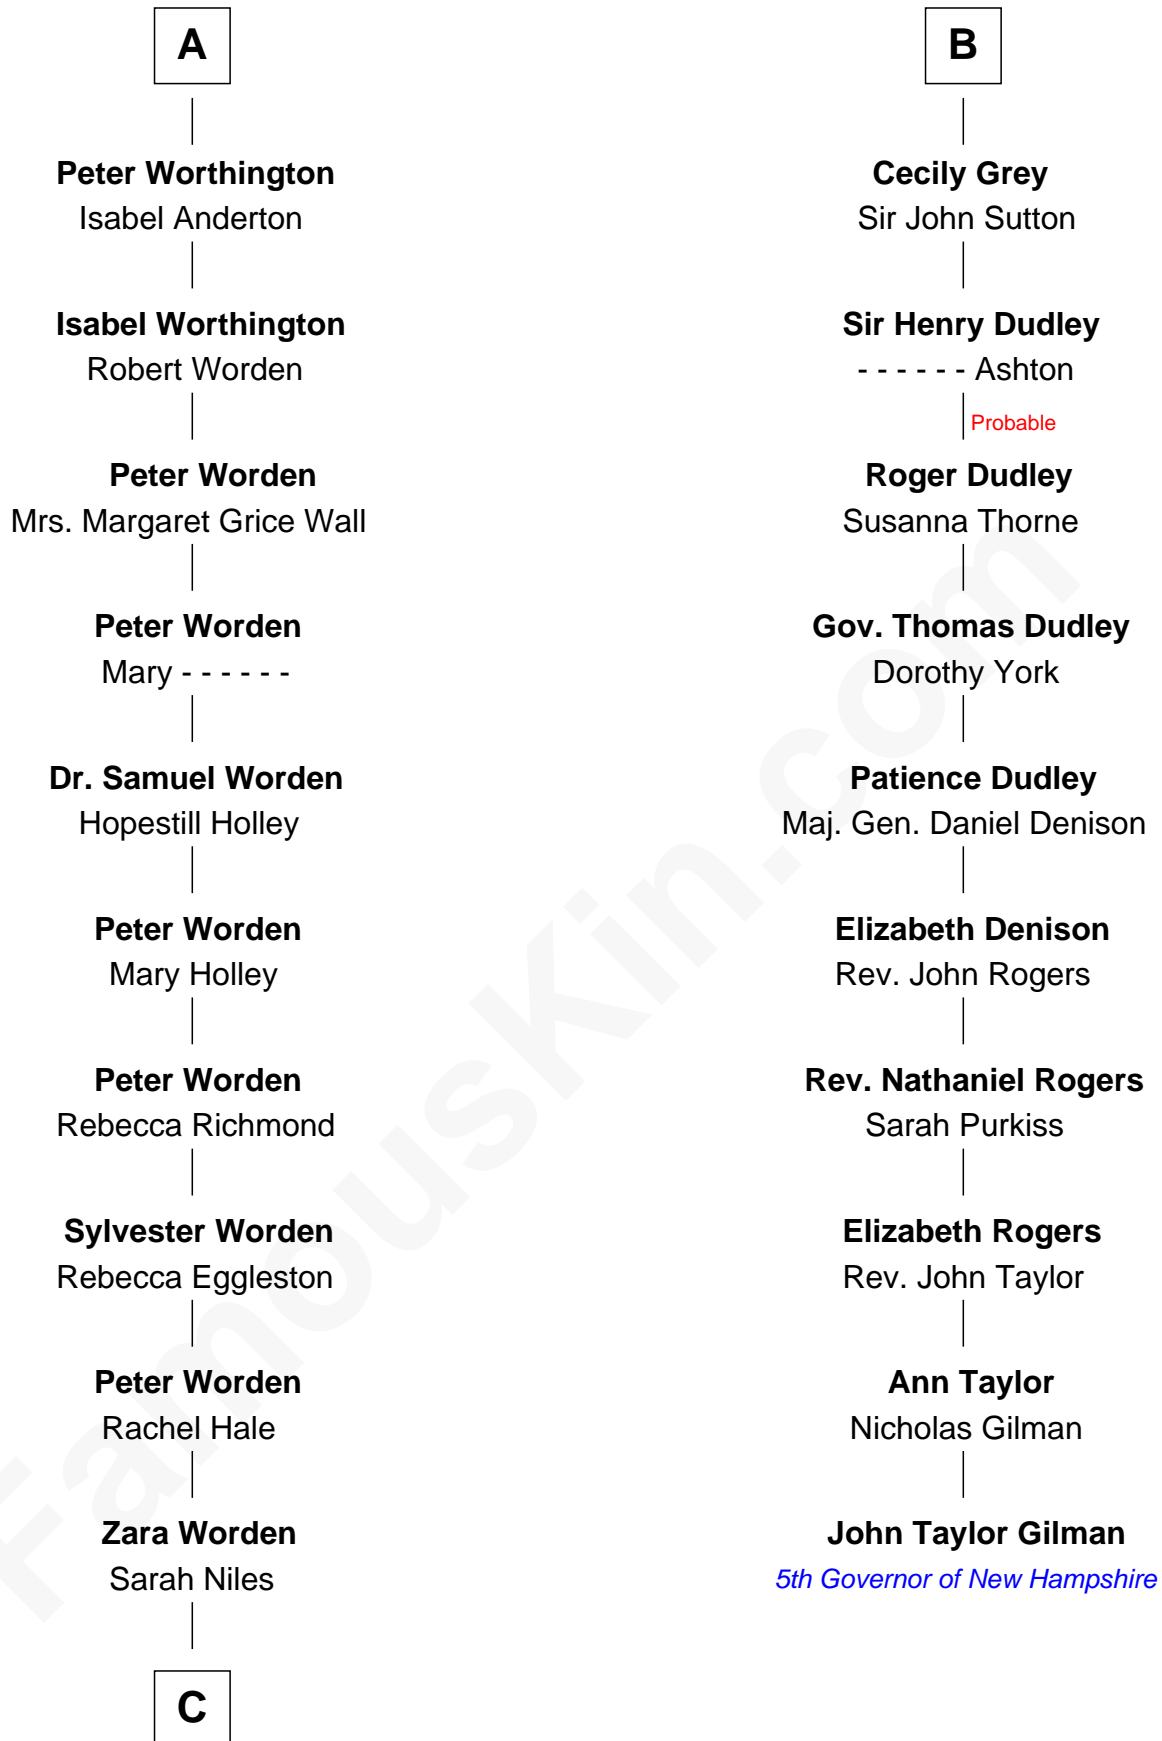

# FamousKin.com Relationship Chart of

**Alfred Worden**

*Apollo 15 Astronaut*

16th cousin 4 times removed of

**John Taylor Gilman**

*5th Governor of New Hampshire*

**Sir John de Harington**

Joan - - - - -

**Agnes Sherburne**

Henry Rushton

**Nicholas Rushton**

Margaret Radcliffe

**Agnes Rushton**

Richard Worthington

**A**

**Sir Robert de Harington**

Elizabeth de Multon

**Sir John Harington**

- - - - -

**Sir Robert Harington**

Isabel Loring

**Sir William Harington**

Margaret Hill

**Elizabeth Harington**

William Bonville

**William Bonville**

Katherine Neville

**Cecily Bonville**

Thomas Grey

**B**

**C**

—  
**Austin M. Worden**