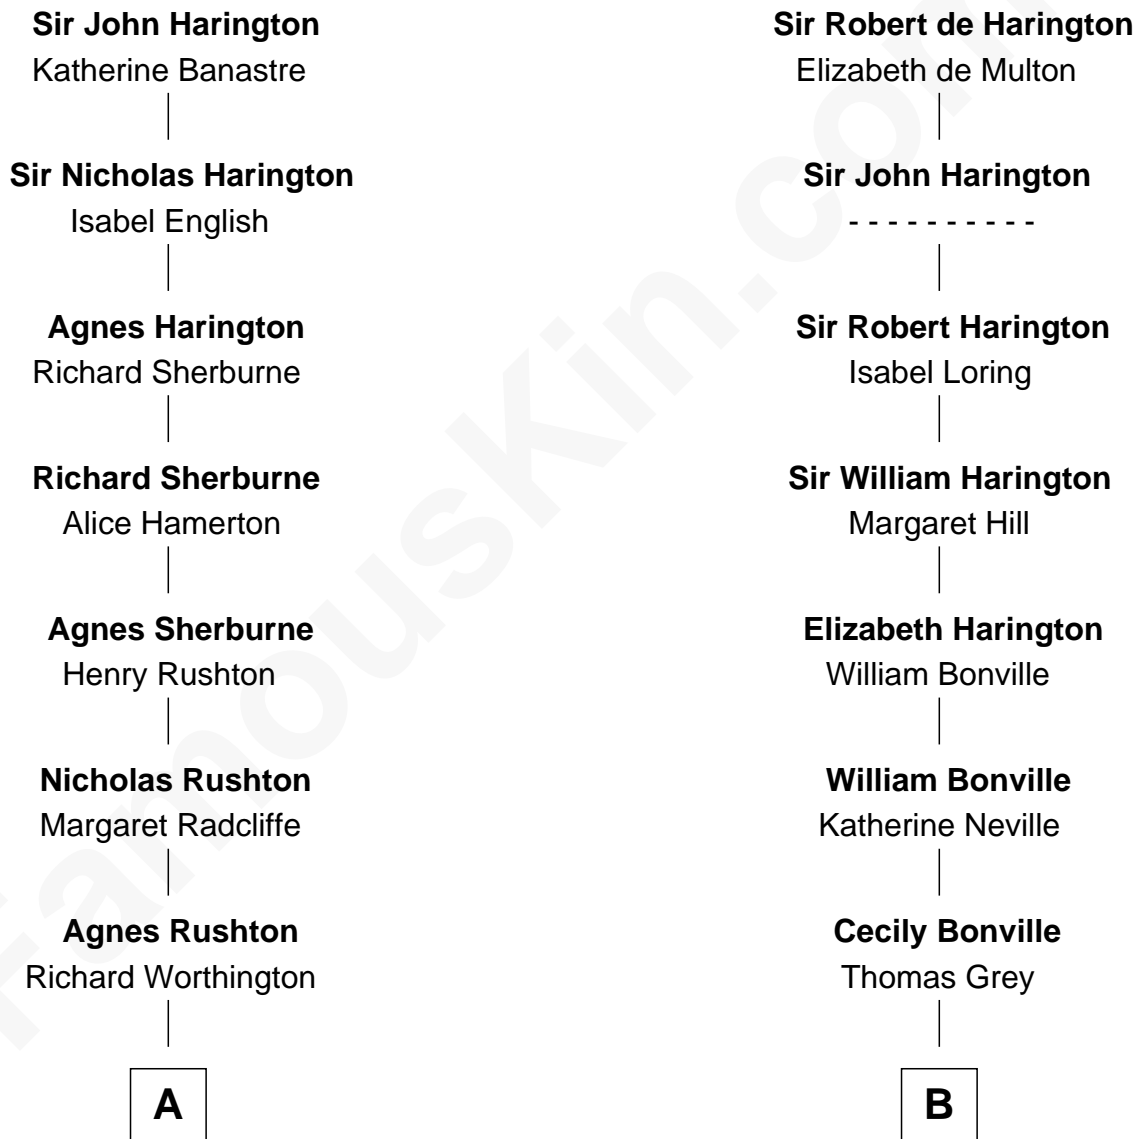

FamousKin.com Relationship Chart of

Alfred Worden

Apollo 15 Astronaut

20th cousin of

Sir Winston Churchill

Prime Minister of the United Kingdom

Sir John de Harington

Joan - - - - -

C

Austin M. Worden

Sarah Jane Bridge

Charles A. Worden

Florence P. Bangs

Merrill Bangs Worden

Helen Garnett Crowell

Alfred Worden

Apollo 15 Astronaut

D

Sir George Spencer-Churchill

Jane Stewart

Sir John Winston Spencer-Churchill

Frances Anne Emily Vane

Randolph Henry Spencer-Churchill

Jeanette Jerome