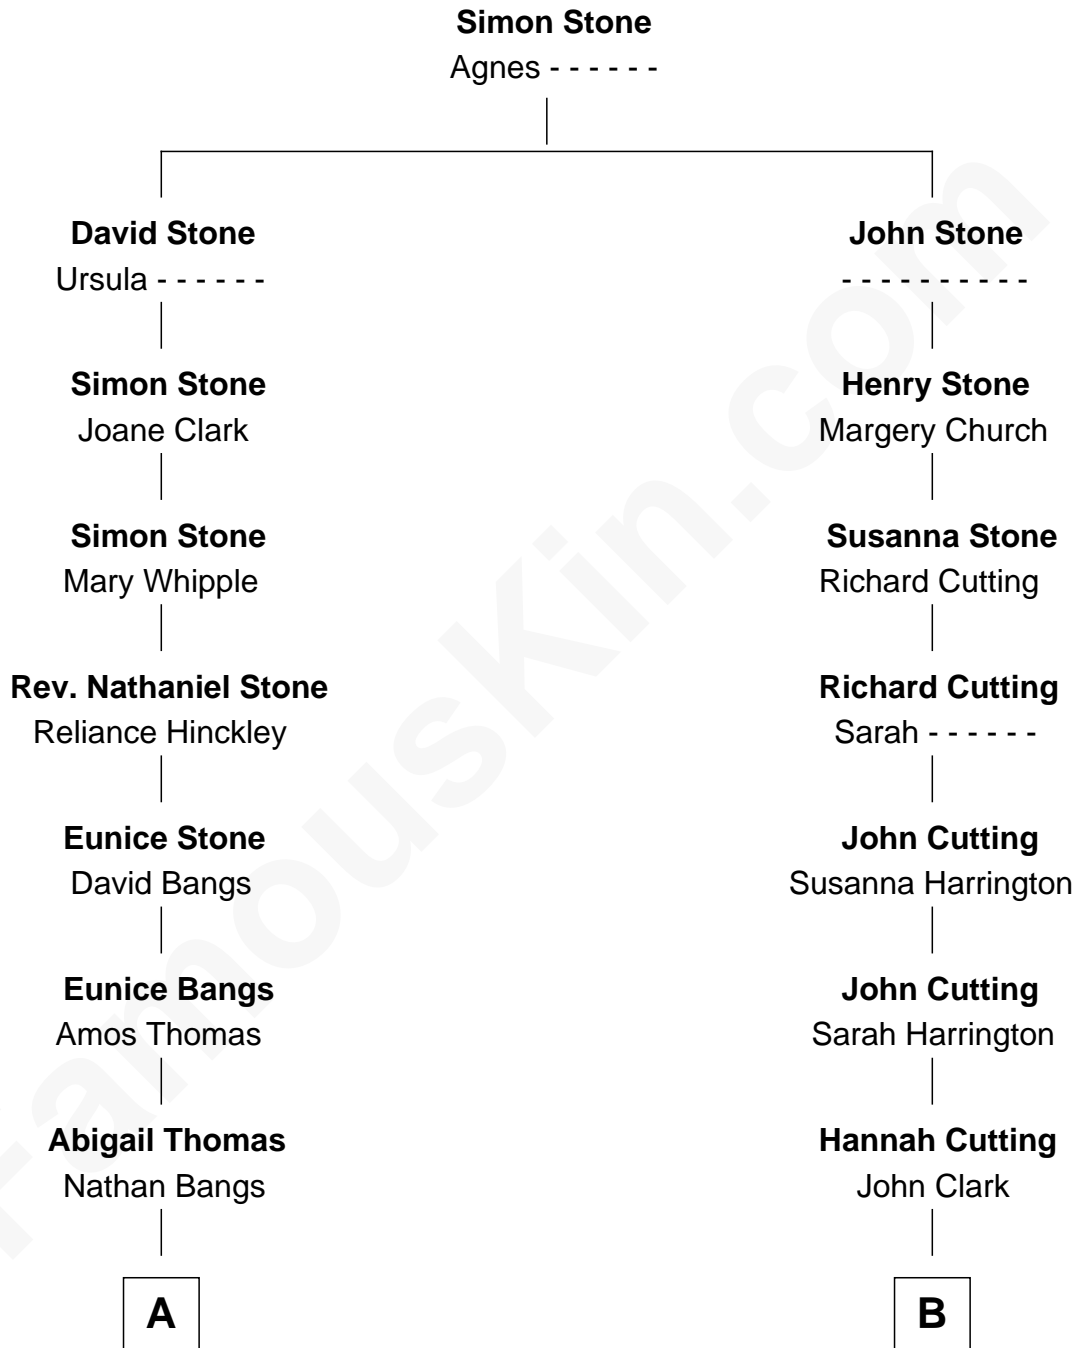

FamousKin.com Relationship Chart of

Alfred Worden

Apollo 15 Astronaut

9th cousin 2 times removed of

Alpheus Felch

5th Governor of Michigan

A

Ora Butler Bangs
Phebe Dennis Beebe

Levant D. Bangs
Caroline M. Reed

Florence P. Bangs
Charles A. Worden

Merrill Bangs Worden
Helen Garnett Crowell

Alfred Worden
Apollo 15 Astronaut

B

Lydia Clark
Abijah Felch

Daniel Felch
Sarah Piper

Alpheus Felch
5th Governor of Michigan