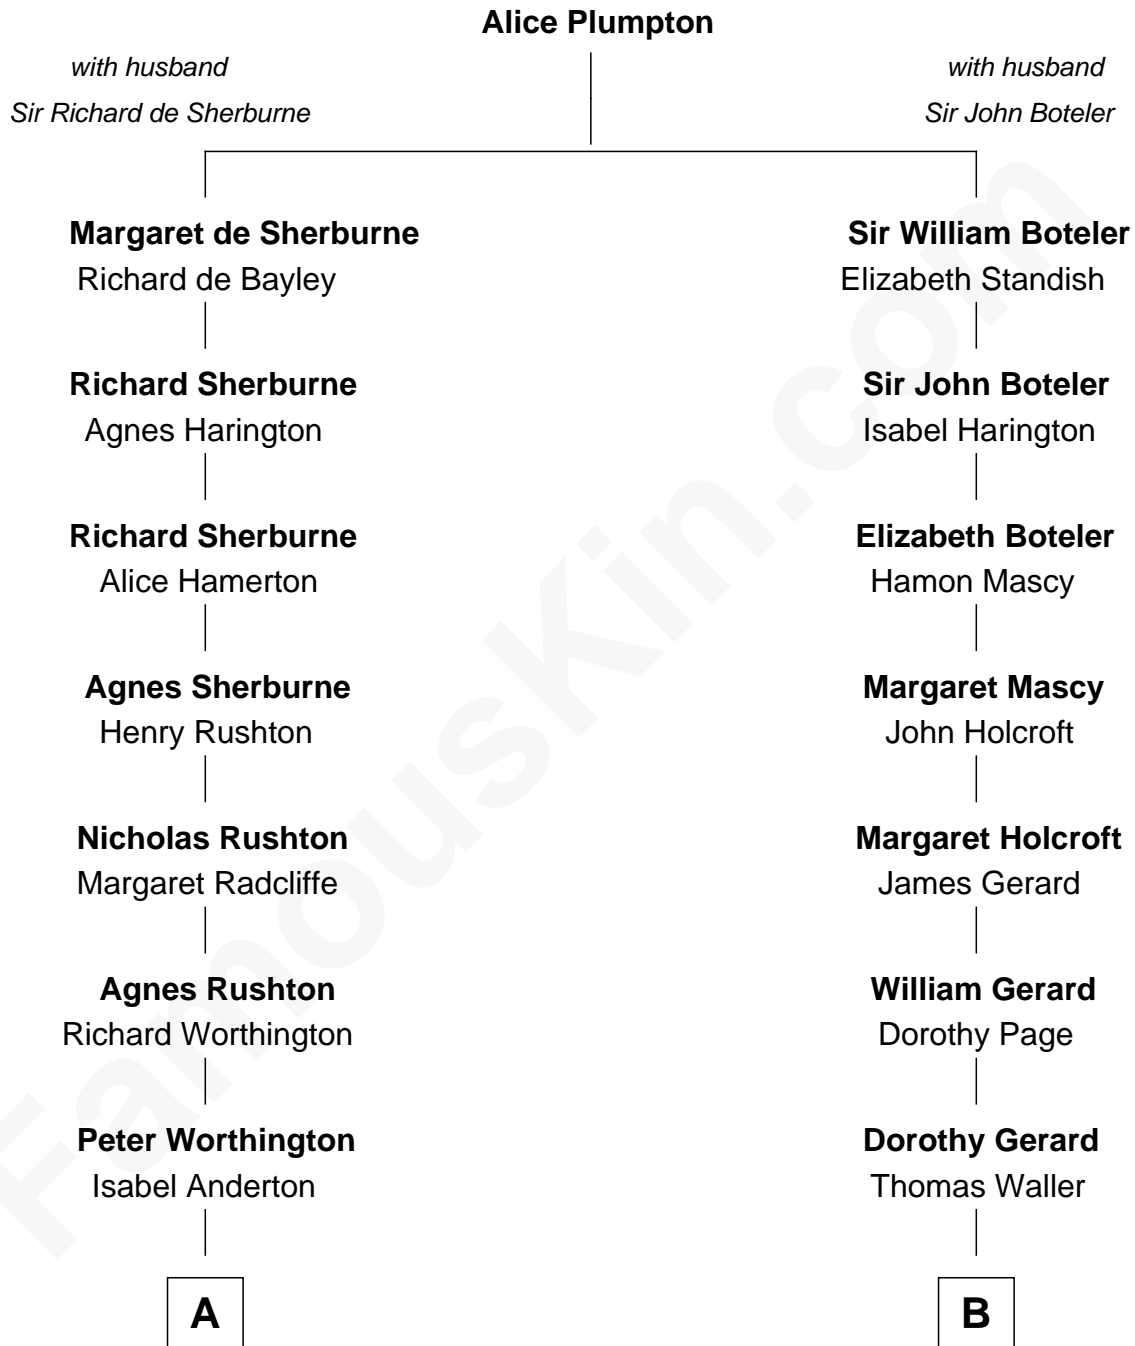

FamousKin.com Relationship Chart of

Alfred Worden

Apollo 15 Astronaut

15th cousin 4 times removed of

Ellen (Herndon) Arthur

Wife of President Chester A. Arthur

C

—
Charles A. Worden

Florence P. Bangs

—
Merrill Bangs Worden

Helen Garnett Crowell

—
Alfred Worden

Apollo 15 Astronaut

FamousKin.com