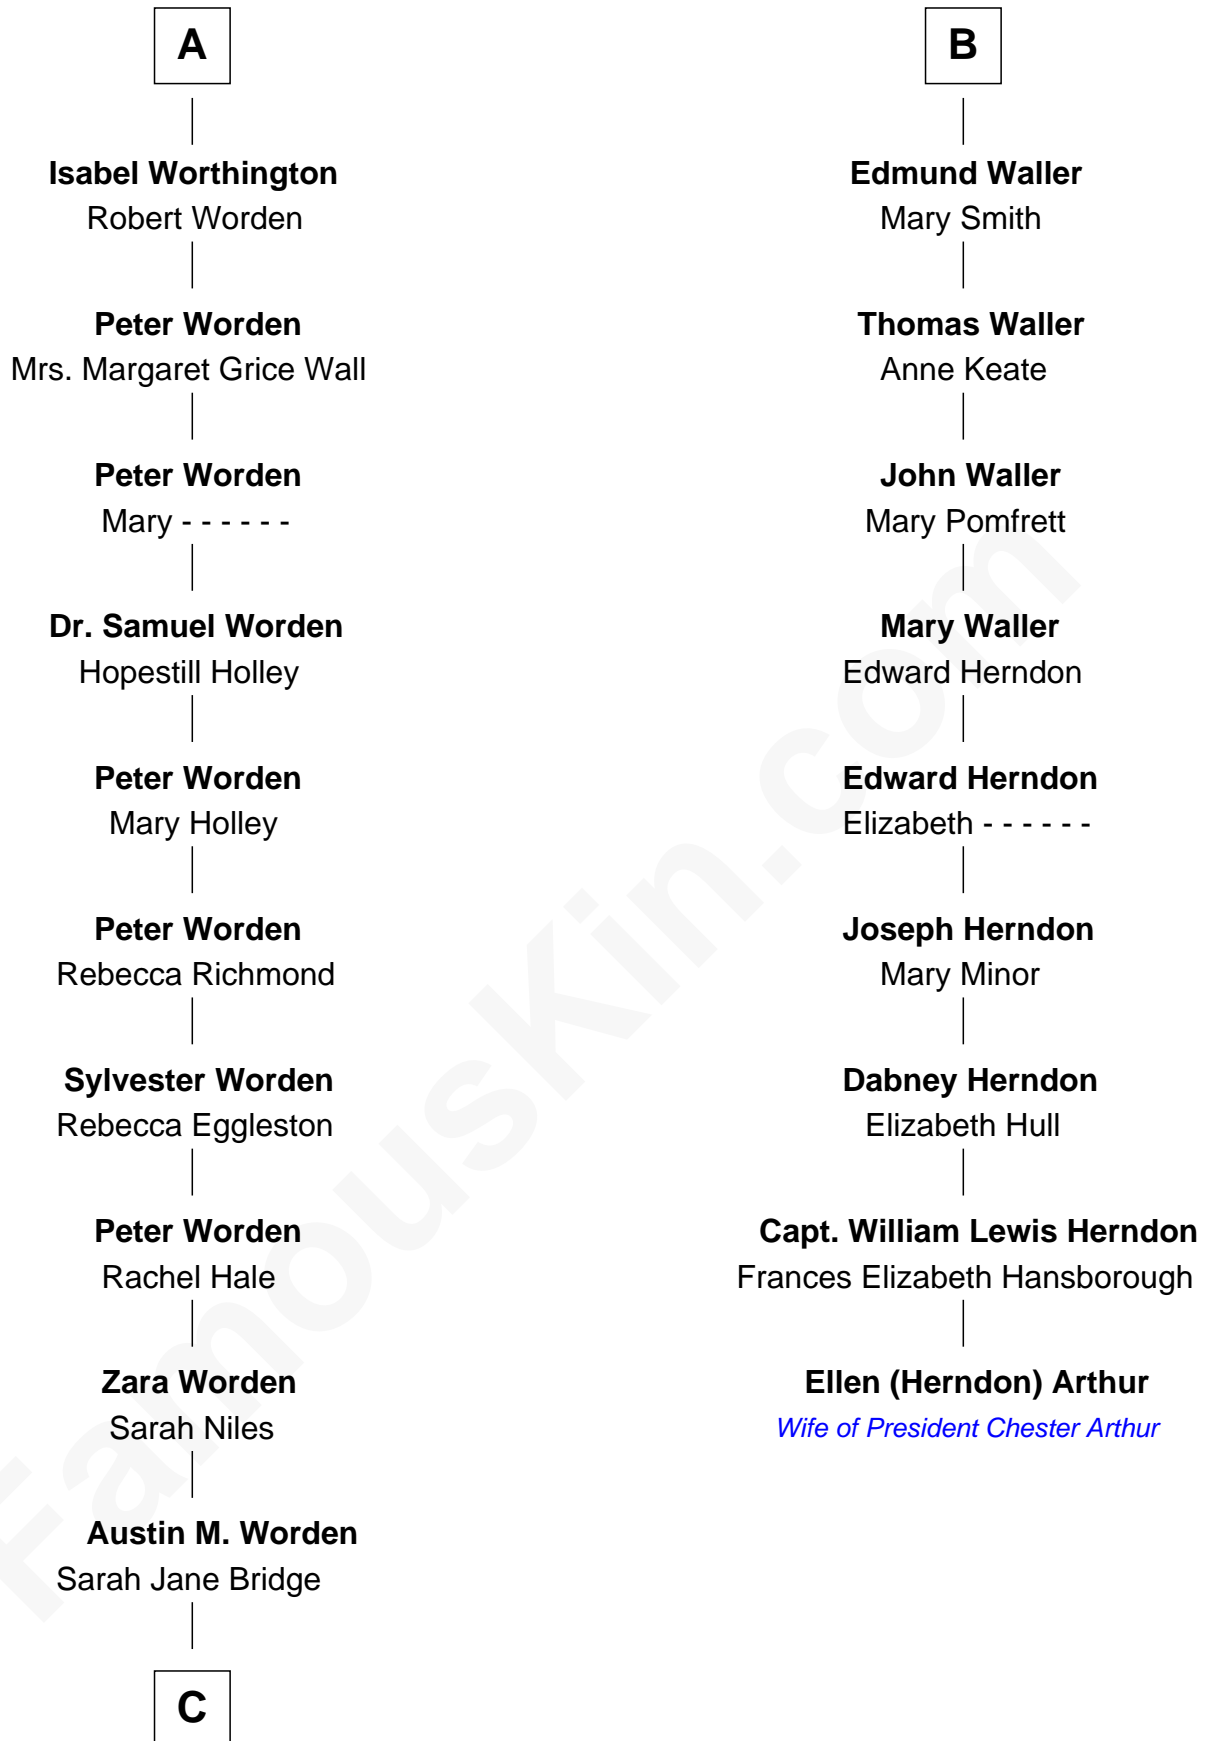

FamousKin.com Relationship Chart of

Alfred Worden

Apollo 15 Astronaut

15th cousin 4 times removed of

Ellen (Herndon) Arthur

Wife of President Chester A. Arthur

C

—
Charles A. Worden

Florence P. Bangs

—
Merrill Bangs Worden

Helen Garnett Crowell

—
Alfred Worden

Apollo 15 Astronaut

FamousKin.com