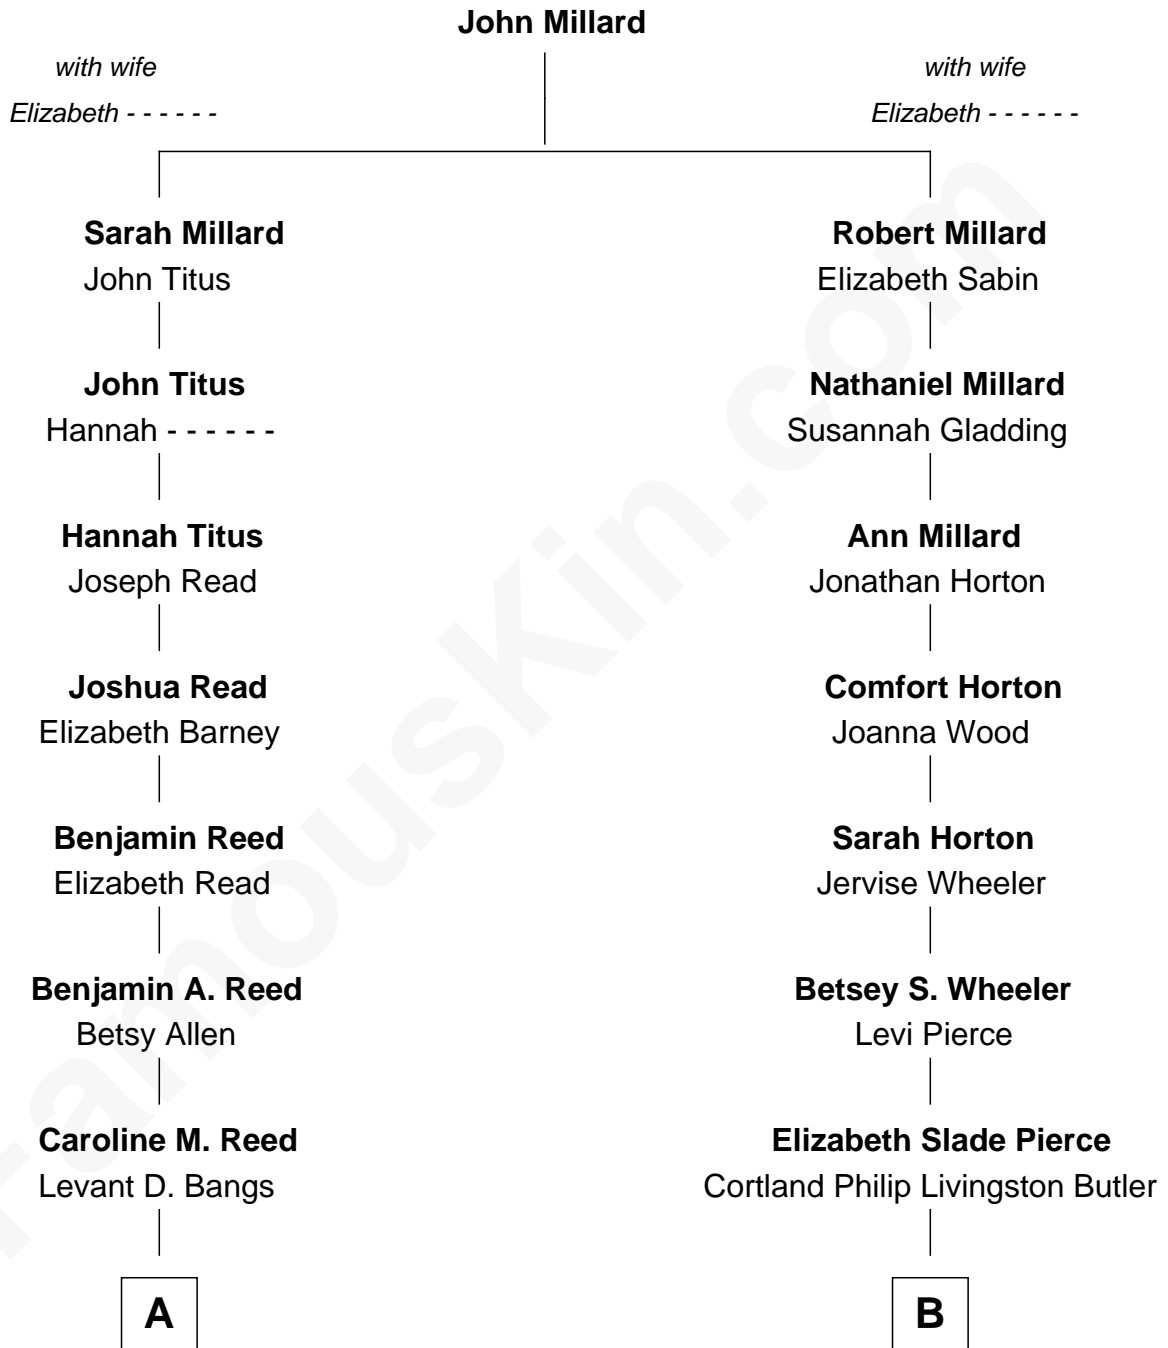

# FamousKin.com Relationship Chart of

**Alfred Worden**

*Apollo 15 Astronaut*

9th cousin 1 time removed of

**George H. W. Bush**

*41st U.S. President*

**A**

**Florence P. Bangs**

Charles A. Worden

**Merrill Bangs Worden**

Helen Garnett Crowell

**Alfred Worden**

*Apollo 15 Astronaut*

**B**

**Mary Elizabeth Butler**

Robert Emmet Sheldon

**Flora Sheldon**

Samuel Prescott Bush

**Prescott Sheldon Bush**

Dorothy Wear Walker

**George H. W. Bush**

*41st U.S. President*