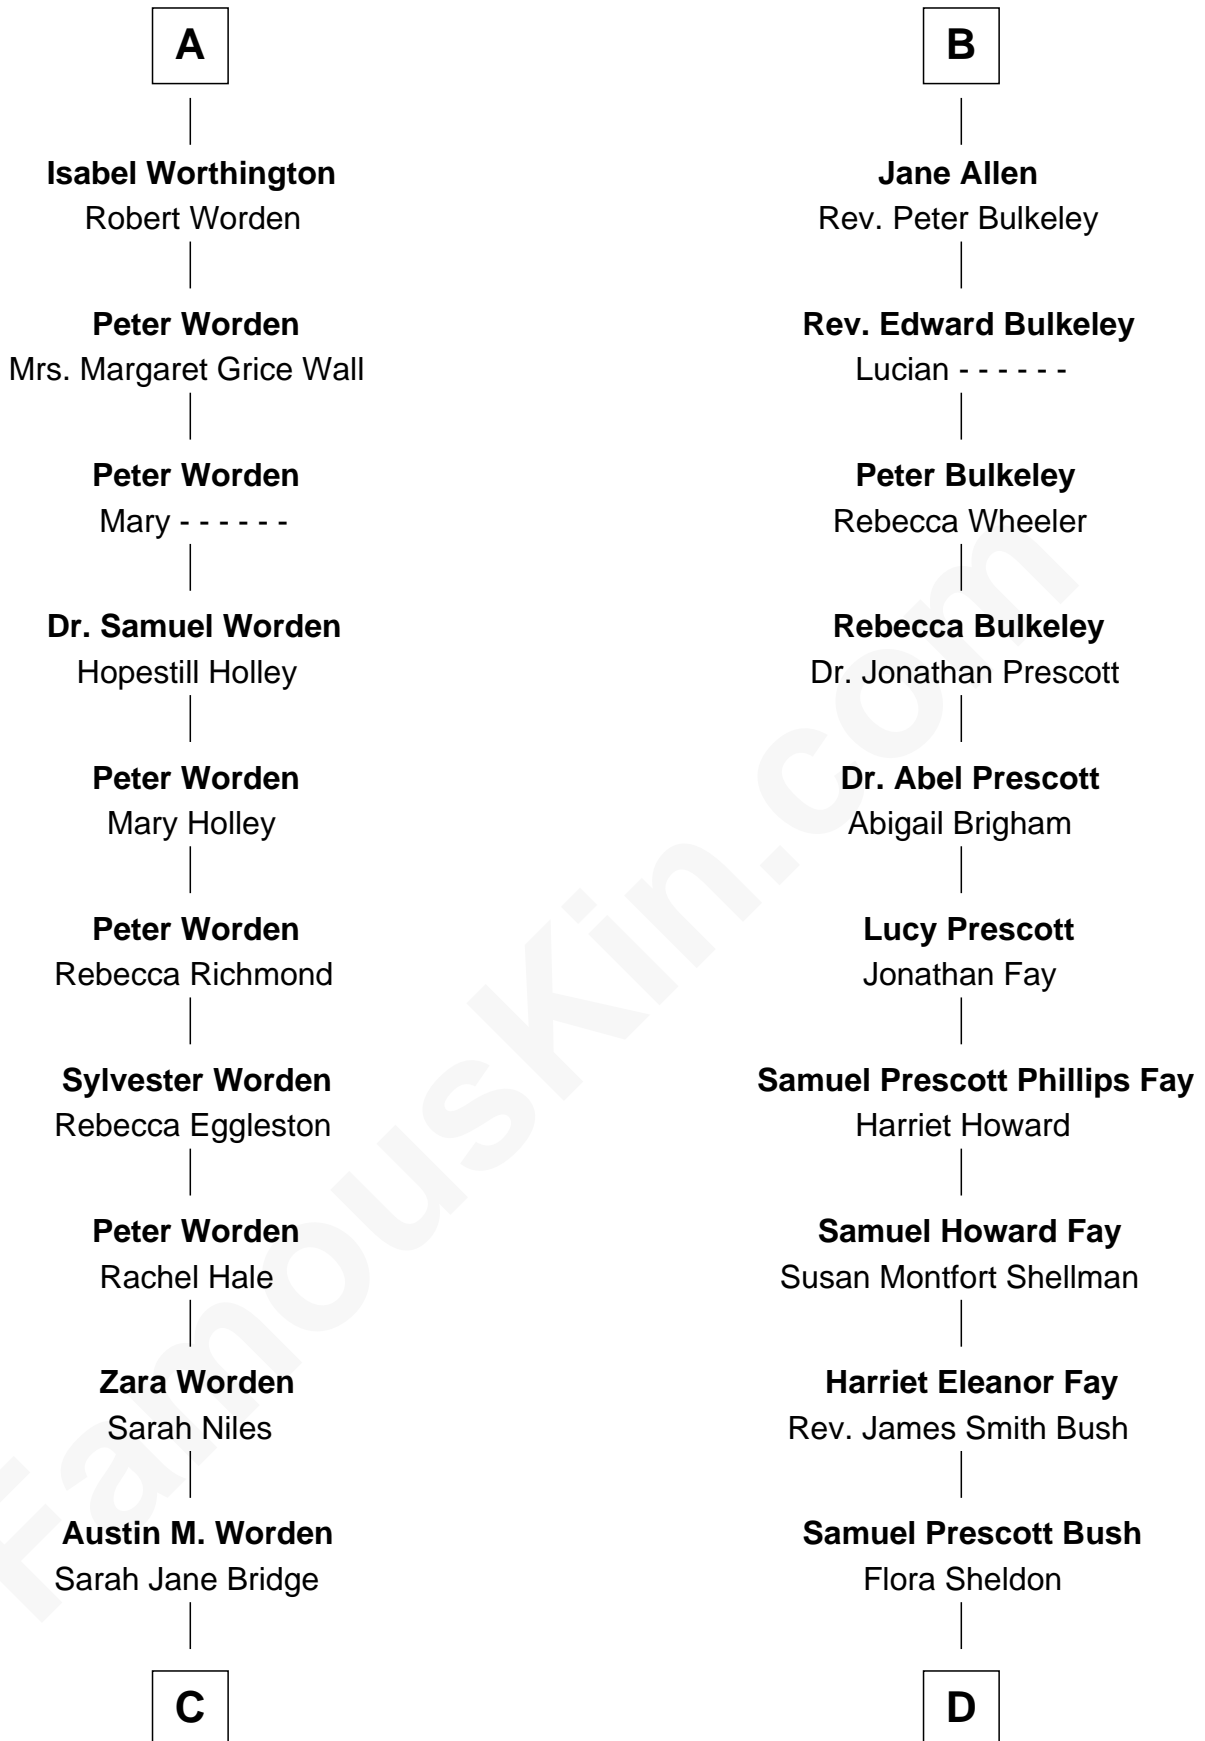

# FamousKin.com Relationship Chart of

**Alfred Worden**

*Apollo 15 Astronaut*

18th cousin 1 time removed of

**George H. W. Bush**

*41st U.S. President*

**C**

**Charles A. Worden**

Florence P. Bangs

**Merrill Bangs Worden**

Helen Garnett Crowell

**Alfred Worden**

*Apollo 15 Astronaut*

**D**

**Prescott Sheldon Bush**

Dorothy Wear Walker

**George H. W. Bush**

*41st U.S. President*

FamousKin.com