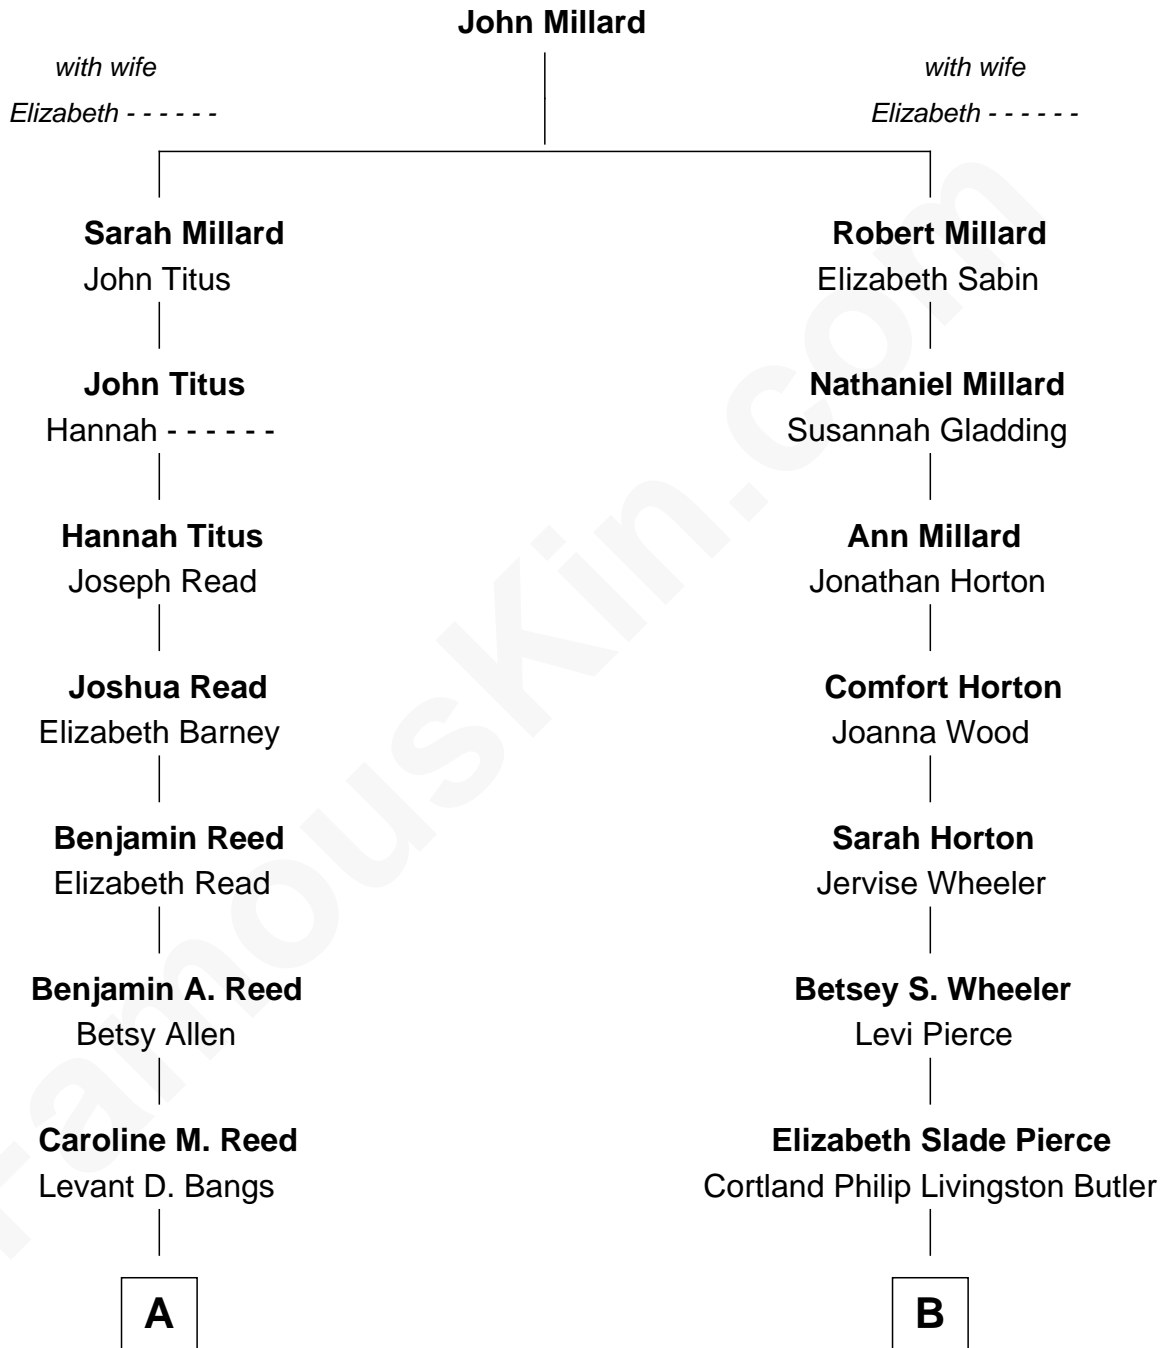

FamousKin.com Relationship Chart of

Alfred Worden

Apollo 15 Astronaut

9th cousin 2 times removed of

George W. Bush

43rd U.S. President

A

Florence P. Bangs
Charles A. Worden

Merrill Bangs Worden
Helen Garnett Crowell

Alfred Worden
Apollo 15 Astronaut

B

Mary Elizabeth Butler
Robert Emmet Sheldon

Flora Sheldon
Samuel Prescott Bush

Prescott Sheldon Bush
Dorothy Wear Walker

George Herbert Walker Bush
Barbara Pierce