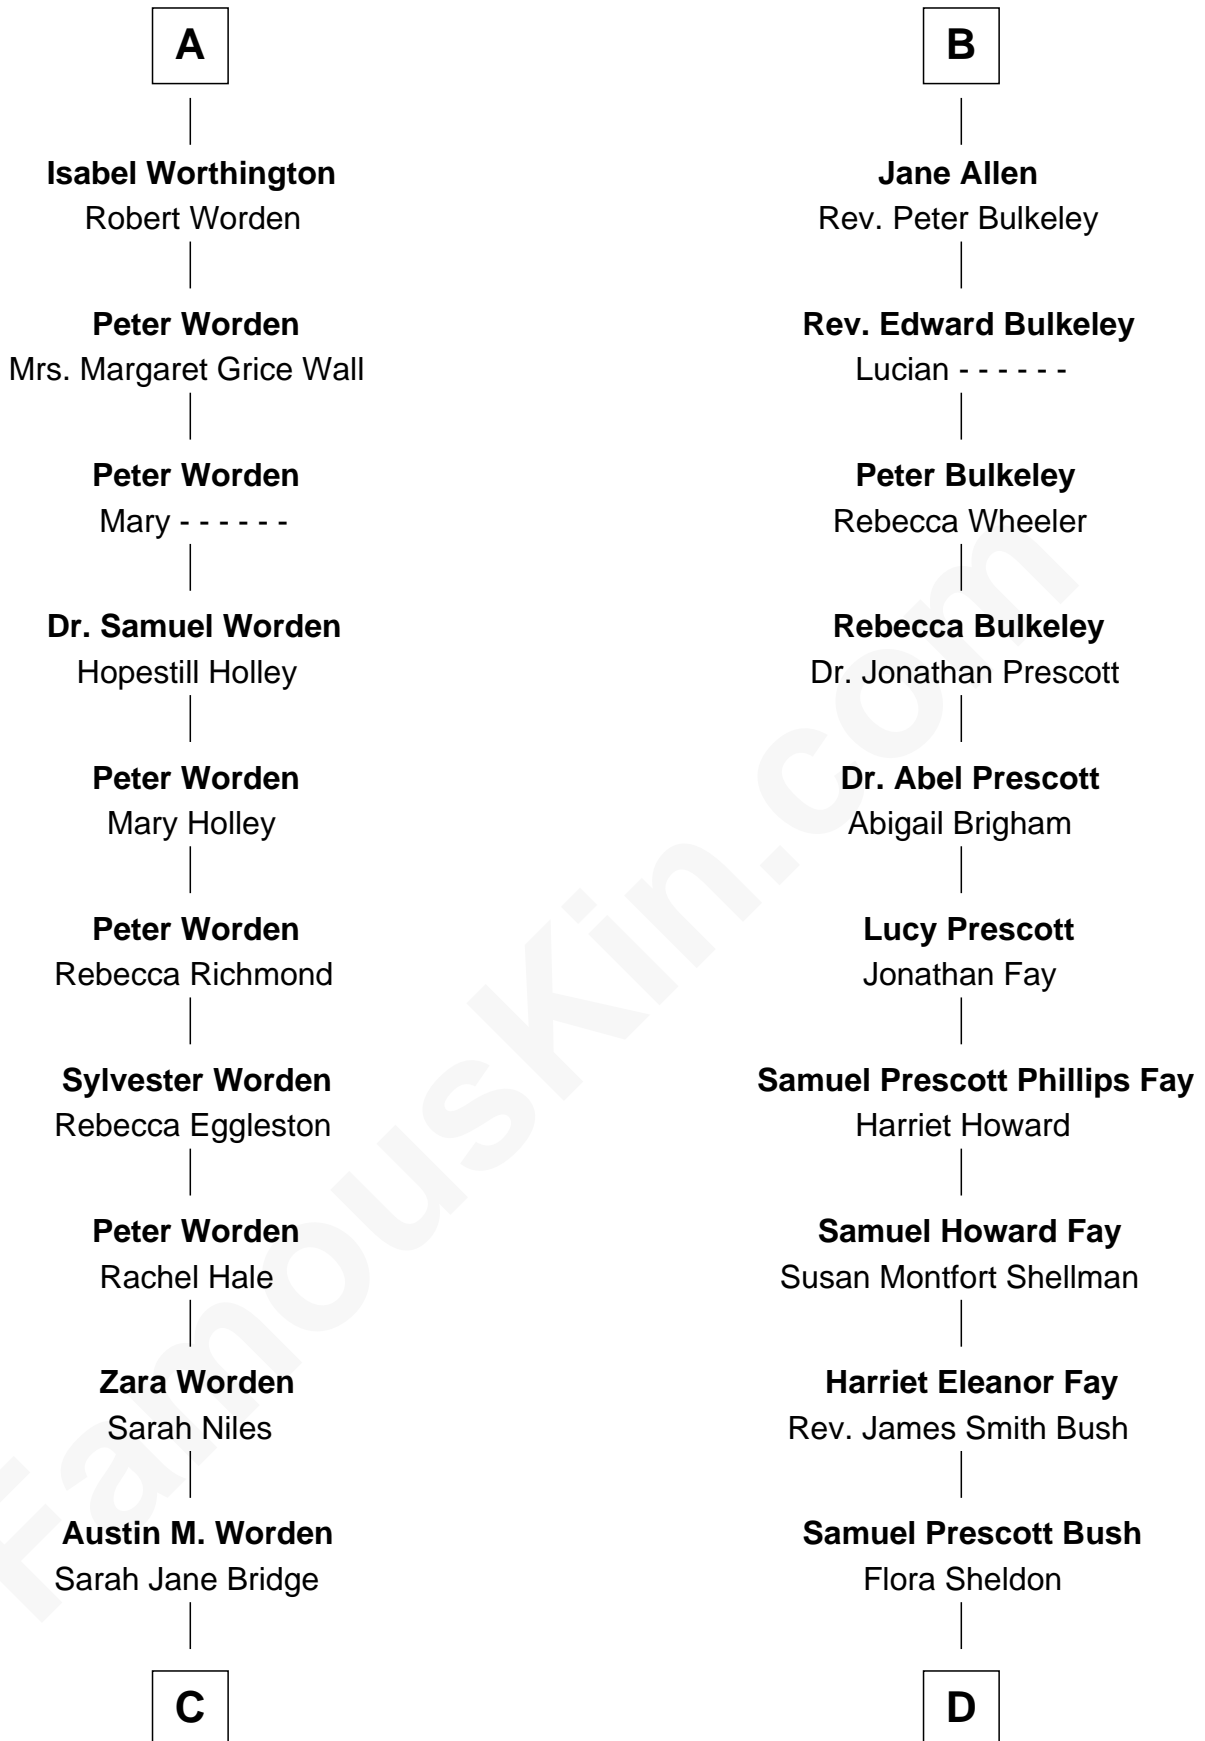

FamousKin.com Relationship Chart of

Alfred Worden
Apollo 15 Astronaut

19th cousin of

George W. Bush
43rd U.S. President

C

Charles A. Worden

Florence P. Bangs

Merrill Bangs Worden

Helen Garnett Crowell

Alfred Worden

Apollo 15 Astronaut

D

Prescott Sheldon Bush

Dorothy Wear Walker

George Herbert Walker Bush

Barbara Pierce